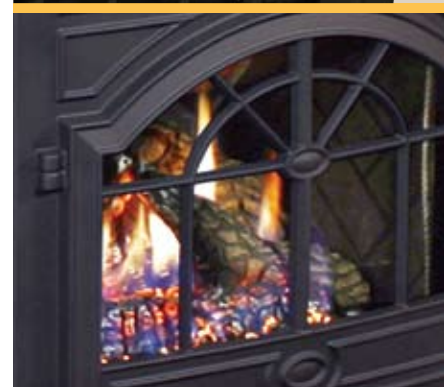

FIRE.
HEAT.
TOTALLY
COMPLETE.

Old world styling adds a touch of class to any home.

Castile Gas Stove shown in porcelain mahogany finish, top vented

CASTILE GAS STOVE

The crisp, definitive styling of this mid-sized gas stove will bring luxurious warmth and comfort into your home. The timeless appeal and fine detailing of cast iron creates a heating appliance with fine furnishings in mind.

With an easy push of a button, you are treated to the soft, romantic glow of a realistic fire. With its simple design, easy-to-open front glass, top-mounted controls, variable flame control and bold heat output, the Castile Gas offers real enhancements you can see and feel.

QUADRA-FIRE®
NOTHING BURNS LIKE A QUAD