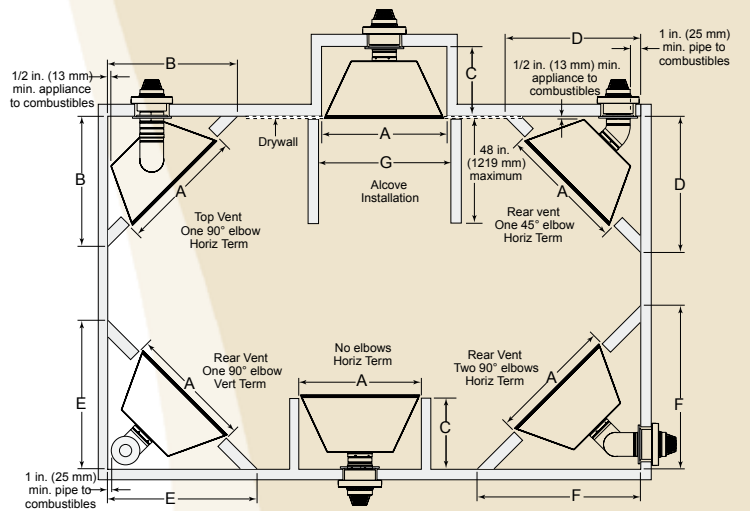

Appliance Location

Model		A	B	C	D	E	F	G
ADVT3428	in.	33	31-1/4	12	34	36-5/8	44-3/4	35
ADVR3428	mm	838	794	305	864	930	1137	889