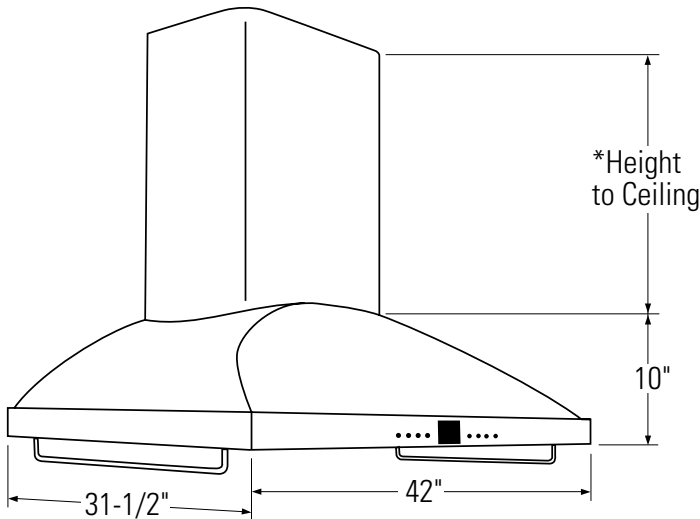

Monogram®

ZV1050SF – GE Monogram 42" High Performance Island Hood

Dimensions and Specifications (in inches)

Product Dimensions

This vent hood is designed to be used in vented ceiling mounted installations.

*20" to an 8 ft. ceiling

Using supplied duct cover

32" for 9 ft. ceiling.

Using ZX1059SFSS Accessory

44" for 10 ft. ceiling

Using ZX10510SFSS Accessory

This vent hood is supplied with a decorative duct cover to reach 8 ft. ceiling height, or between 7'11" and 8'1".