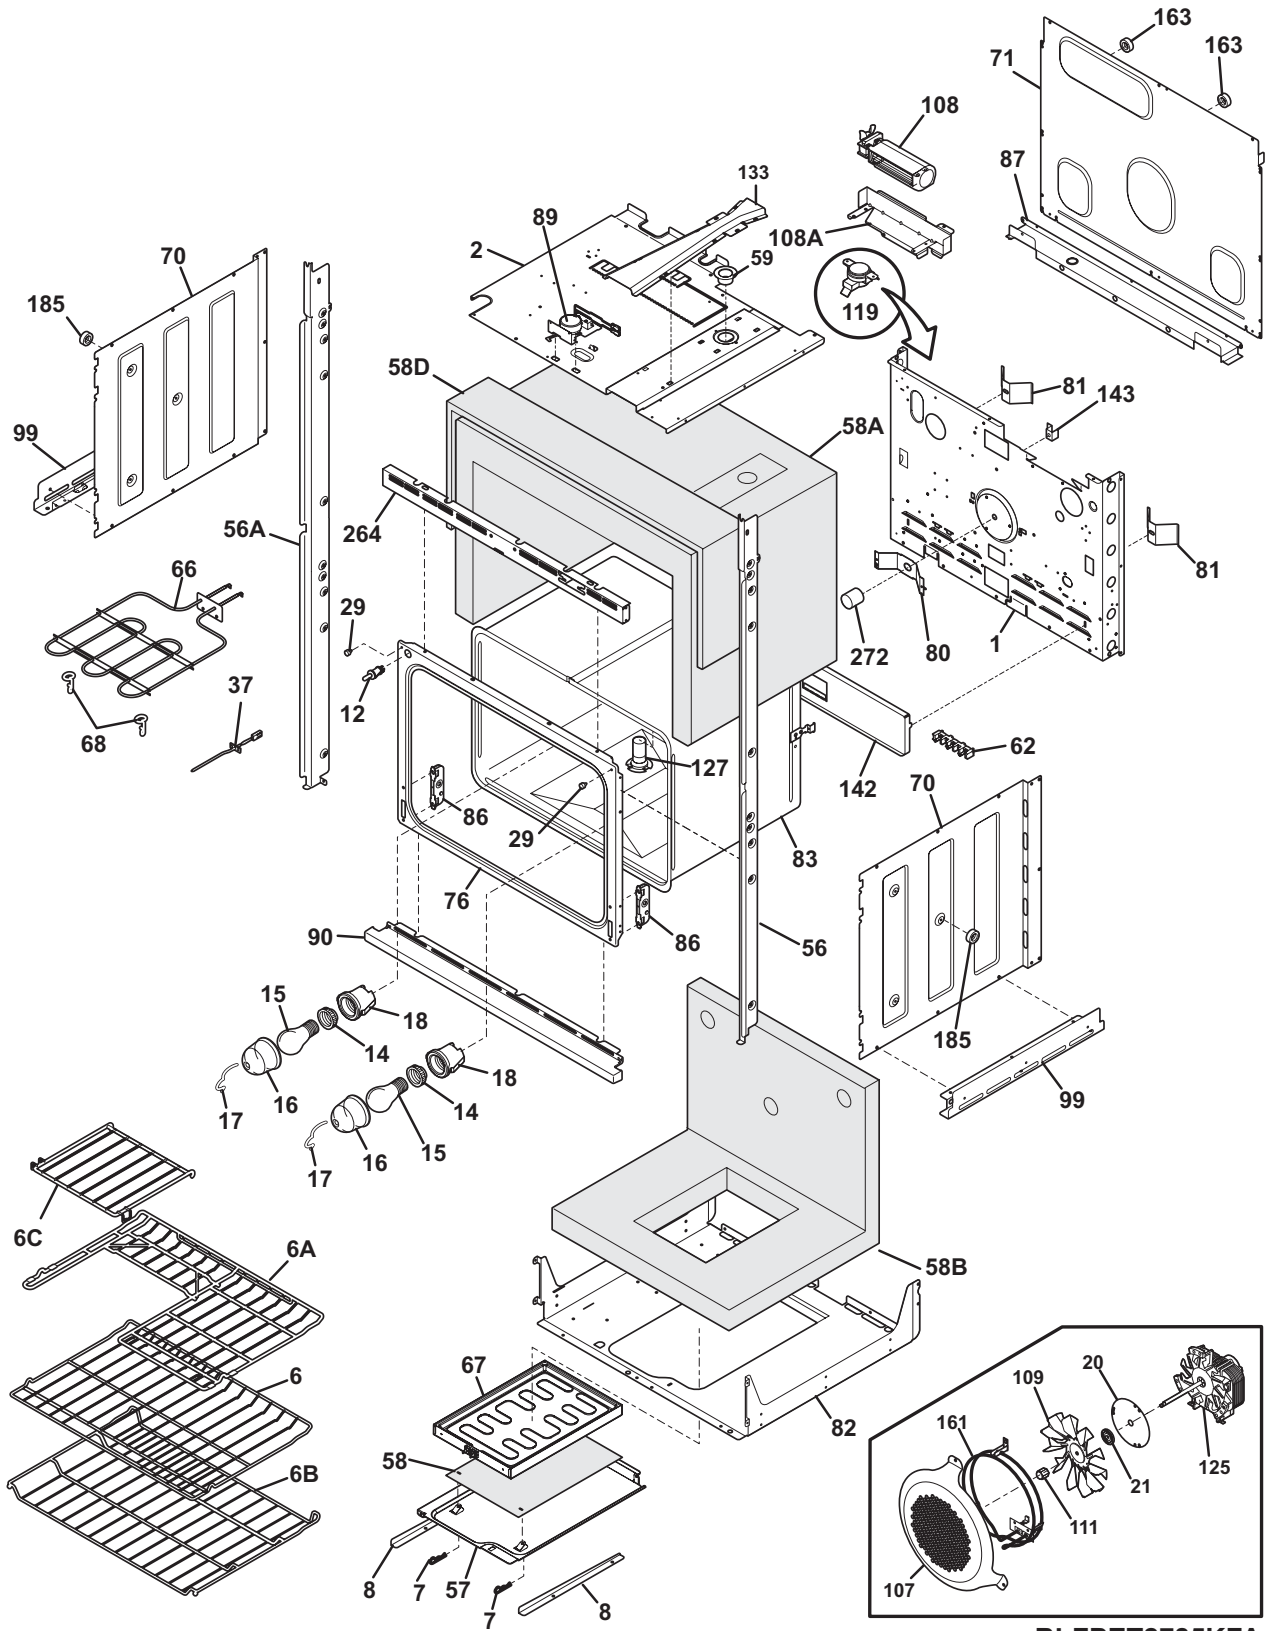

LOWER OVEN

POS. NO	PART NO.	DESCRIPTION
1	318259213	Back, main
2	318258920	Shield, insulation, upper
6	318922300	Rack, oven
6A	318926804	Rack, half, oven
6B	318919800	Rack, oven
6C	318929703	Insert, half rack
7	318368300	Pin, locking, (2)
8	318361801	Bracket, element, (2)
12	316445501	Switch, oven light, door frame
14	318224000	Receptacle, oven light
15	5303013071	Bulb/Lamp, light
15*	318268099	Insulation, oven light
16	08011086	Lens, oven light, glass
17	5304400195	Retainer, light cover
18	318222400	Housing, oven light
18*	318368501	Seal, housing, flat washer
20	318389400	Plate, retainer
21	318389000	Seal, ring
29	316517600	Spacer, oven door
37 #	316217002	Probe, oven temp
56	318903604	Trim, side filler, black, RH
56A	318903605	Trim, side filler, black, LH
57	318902701	Panel, service
58	318330503	Insulation, service panel
58A	318386110	Insulation, oven wrapper
58B	318330510	Insulation, back & bottom, oven
58D	318372006	Insulation, 1/2" thick, 43 x 9.5
59	318072577	Duct, oven vent
62	316056000	Terminal Block
62*	5303323139	Screw, 10-24 x 0.906
62*	5303323144	Nut, 10-32
66 #	318255601	Element, broil, 3400W
67 #	318902502	Element, hidden bake, 1450W
* #	318231870	Wiring Harness, bake element
*	5303323130	Screw, 8 x 1/4, (6)
68	5304403015	Support, hanger, (4), broil element
70	318259100	Shield, insulation, sides, (2)
71	318260001	Panel, rear box
76	318056224	Front, oven
80	5303320846	Plate, oven mtg
81	318192400	Spring, oven
*	5303323129	Screw, 8 X 0.750
82	318258720	Shield, insulation, lower
83	318261810	Liner, oven
86	318561100	Receptacle, hinge, (2)
*	5304461333	Screw, 10-32 x 17/32
87	318260601	Bracket, cable mtg.
*	5303323136	Screw ground
89 #	318261215	Motor, latch assy
* #	318402206	Wiring Harness, main, latch
* #	318532135	Harness, wiring, latch, NO BAS

LOWER OVEN

BLFPET2785KFA