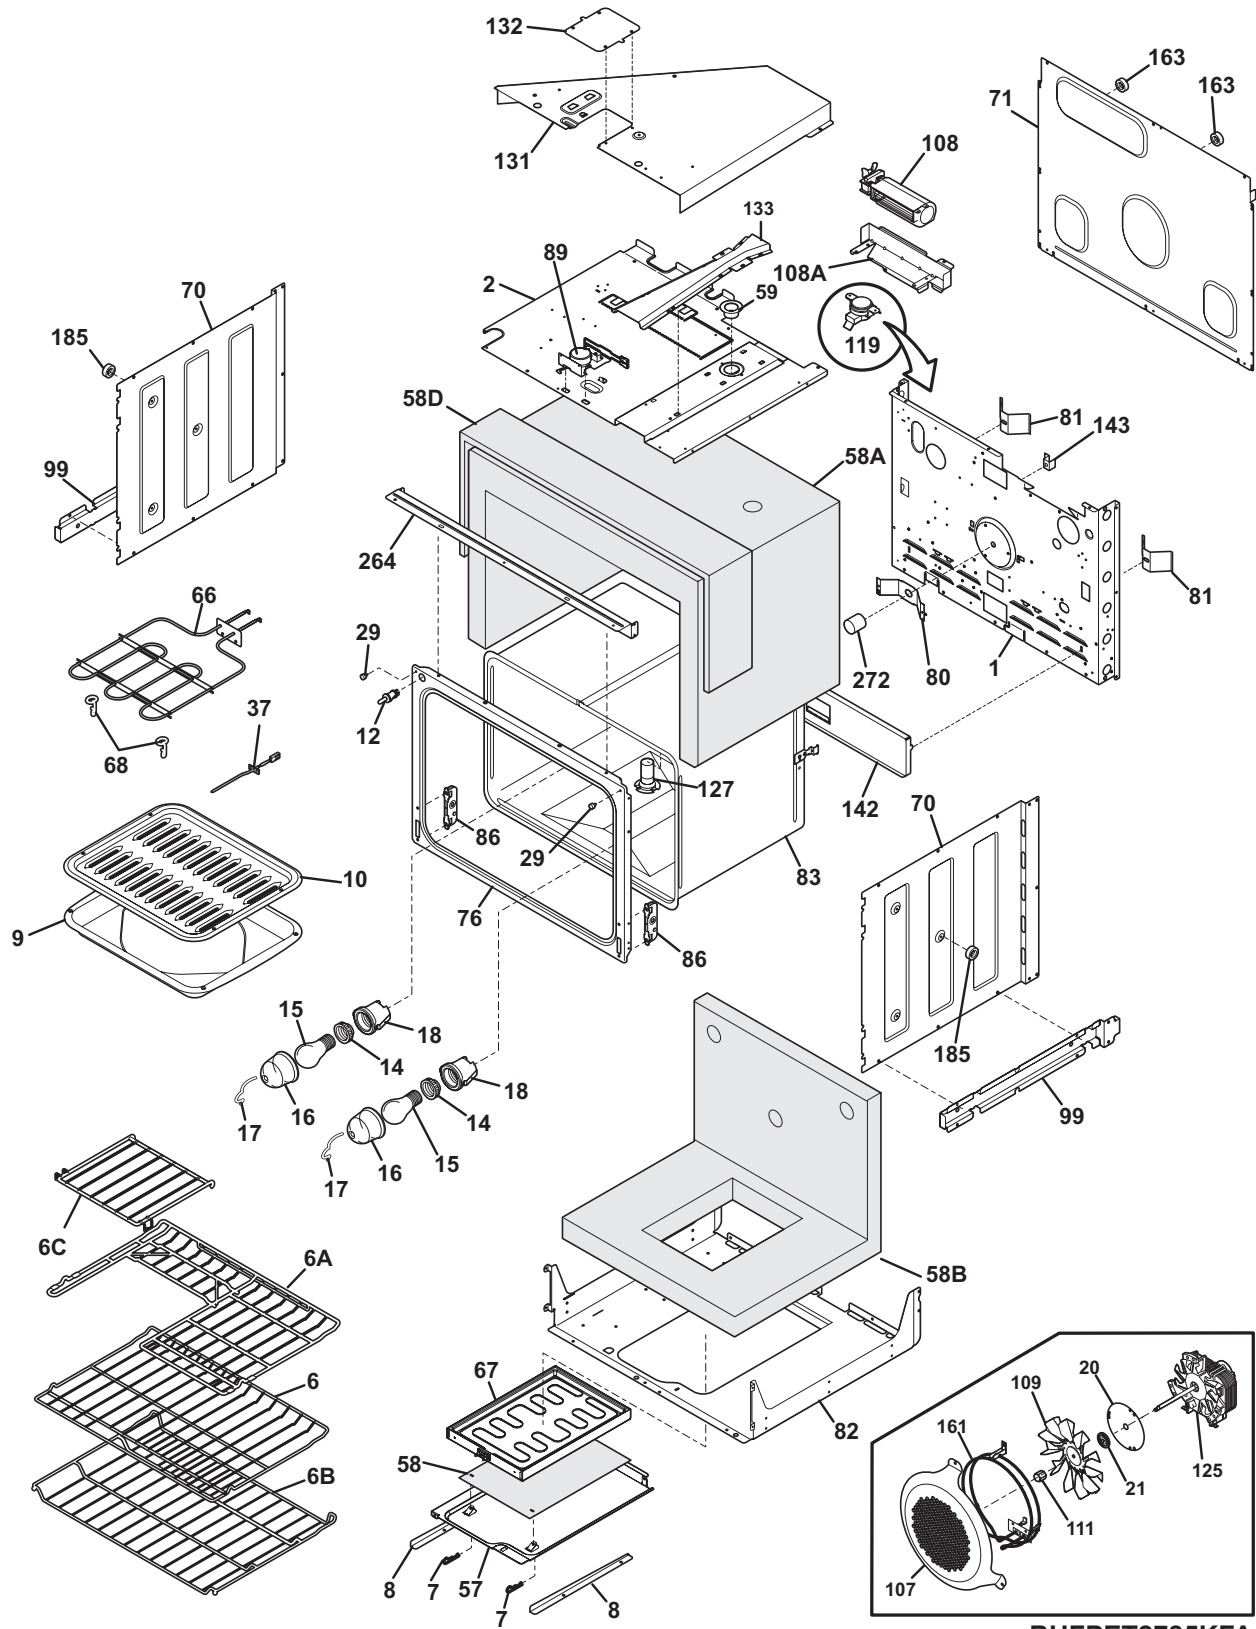

UPPER OVEN

POS. NO	PART NO.	DESCRIPTION
1	318259213	Back, main
2	318258920	Shield, insulation, upper
6	318922300	Rack, oven
6A	318926804	Rack, half, oven
6B	318919800	Rack, oven
6C	318929703	Insert, half rack
7	318368300	Pin, locking, (2)
8	318361801	Bracket, element, (2)
9	5303317977	Pan, broiler, OPTIONAL ACCESSORY
10	5303317976	Insert, broiler pan, OPTIONAL ACCESSORY
12	316445501	Switch, oven light, door frame
14	318224000	Receptacle, oven light
15	5303013071	Bulb/Lamp, light
15*	318268099	Insulation, oven light
16	08011086	Lens, oven light, glass
17	5304400195	Retainer, light cover
18	318222400	Housing, oven light
18*	318368501	Seal, housing, flat washer
20	318389400	Plate, retainer
21	318389000	Seal, ring
29	316517600	Spacer, oven door
37 #	316217002	Probe, oven temp
57	318902701	Panel, service
58	318330503	Insulation, service panel
58A	318386110	Insulation, oven wrapper
58B	318330510	Insulation, back & bottom, oven
58D	318372006	Insulation, 1/2" thick, 43 x 9.5
59	318072577	Duct, oven vent
66 #	318255601	Element, broil, 3400W
67 #	318902502	Element, hidden bake, 1450W
* #	318231870	Wiring Harness, bake element
*	5303323130	Screw, 8 x 1/4, (6)
68	5304403015	Support, hanger, (4), broil element
70	318259100	Shield, insulation, sides, (2)
71	318260001	Panel, rear box
76	318056224	Front, oven
80	5303320846	Plate, oven mtg
81	318192400	Spring, oven
*	5303323129	Screw, 8 X 0.750
82	318258720	Shield, insulation, lower
83	318261810	Liner, oven
86	318561100	Receptacle, hinge, (2)
89 #	318261215	Motor, latch assy
* #	318402206	Wiring Harness, main, latch
* #	318199768	Wiring Harness, latch, BAS
*	5303324184	Screw, 8-18 x 5/16, black, (4)
99	318252804	Support, side
107	318219405	Cover, fan
108#	318073028	Motor, blower
*	08016432	Screw, truss head, 8-18 x 0.375
108A	318251300	Bracket, fan support

UPPER OVEN

BUFPET2785KFA