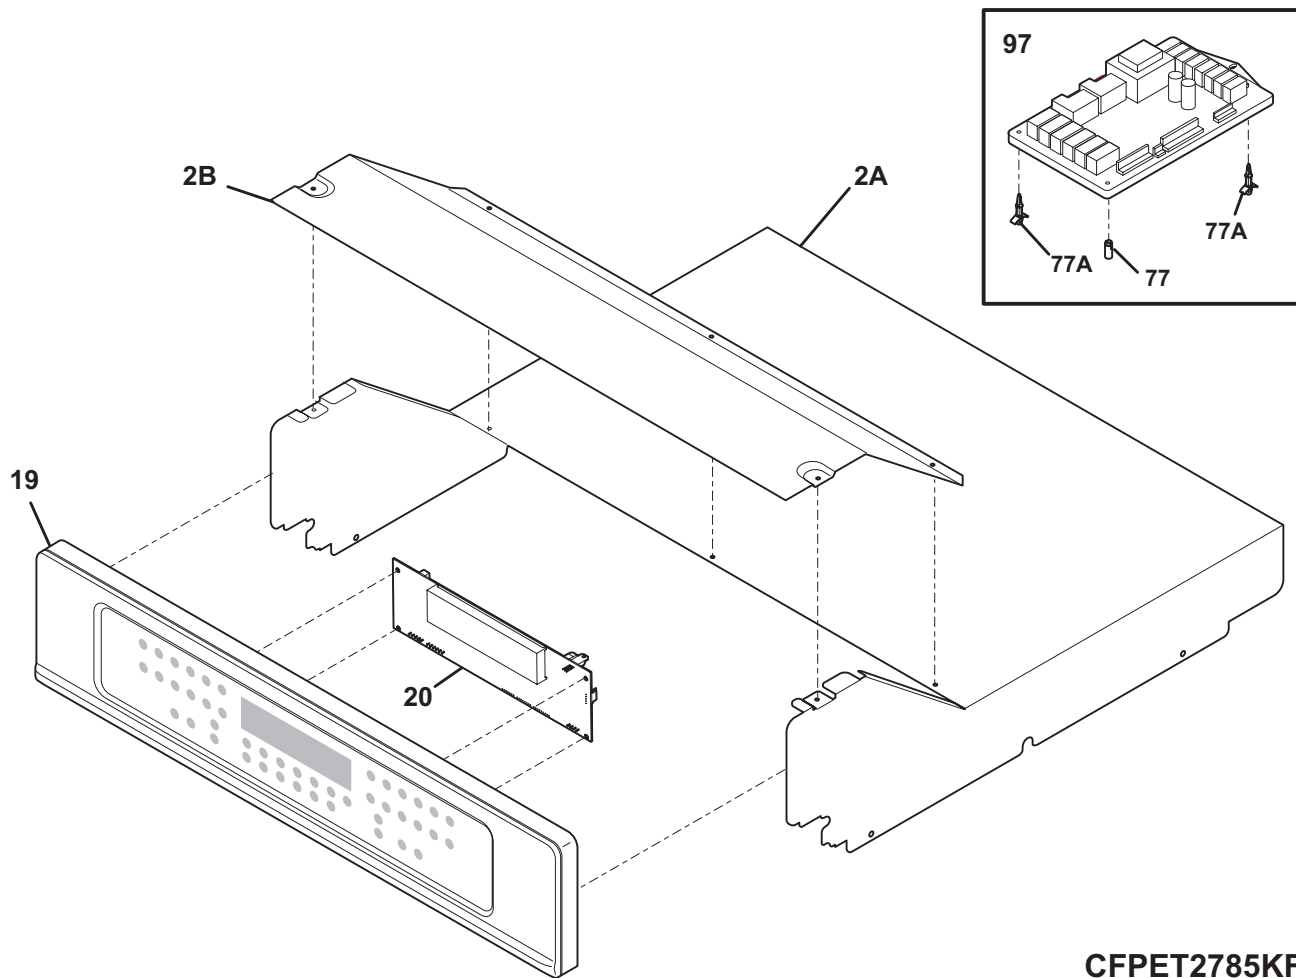

CONTROL PANEL

CFPET2785KFA