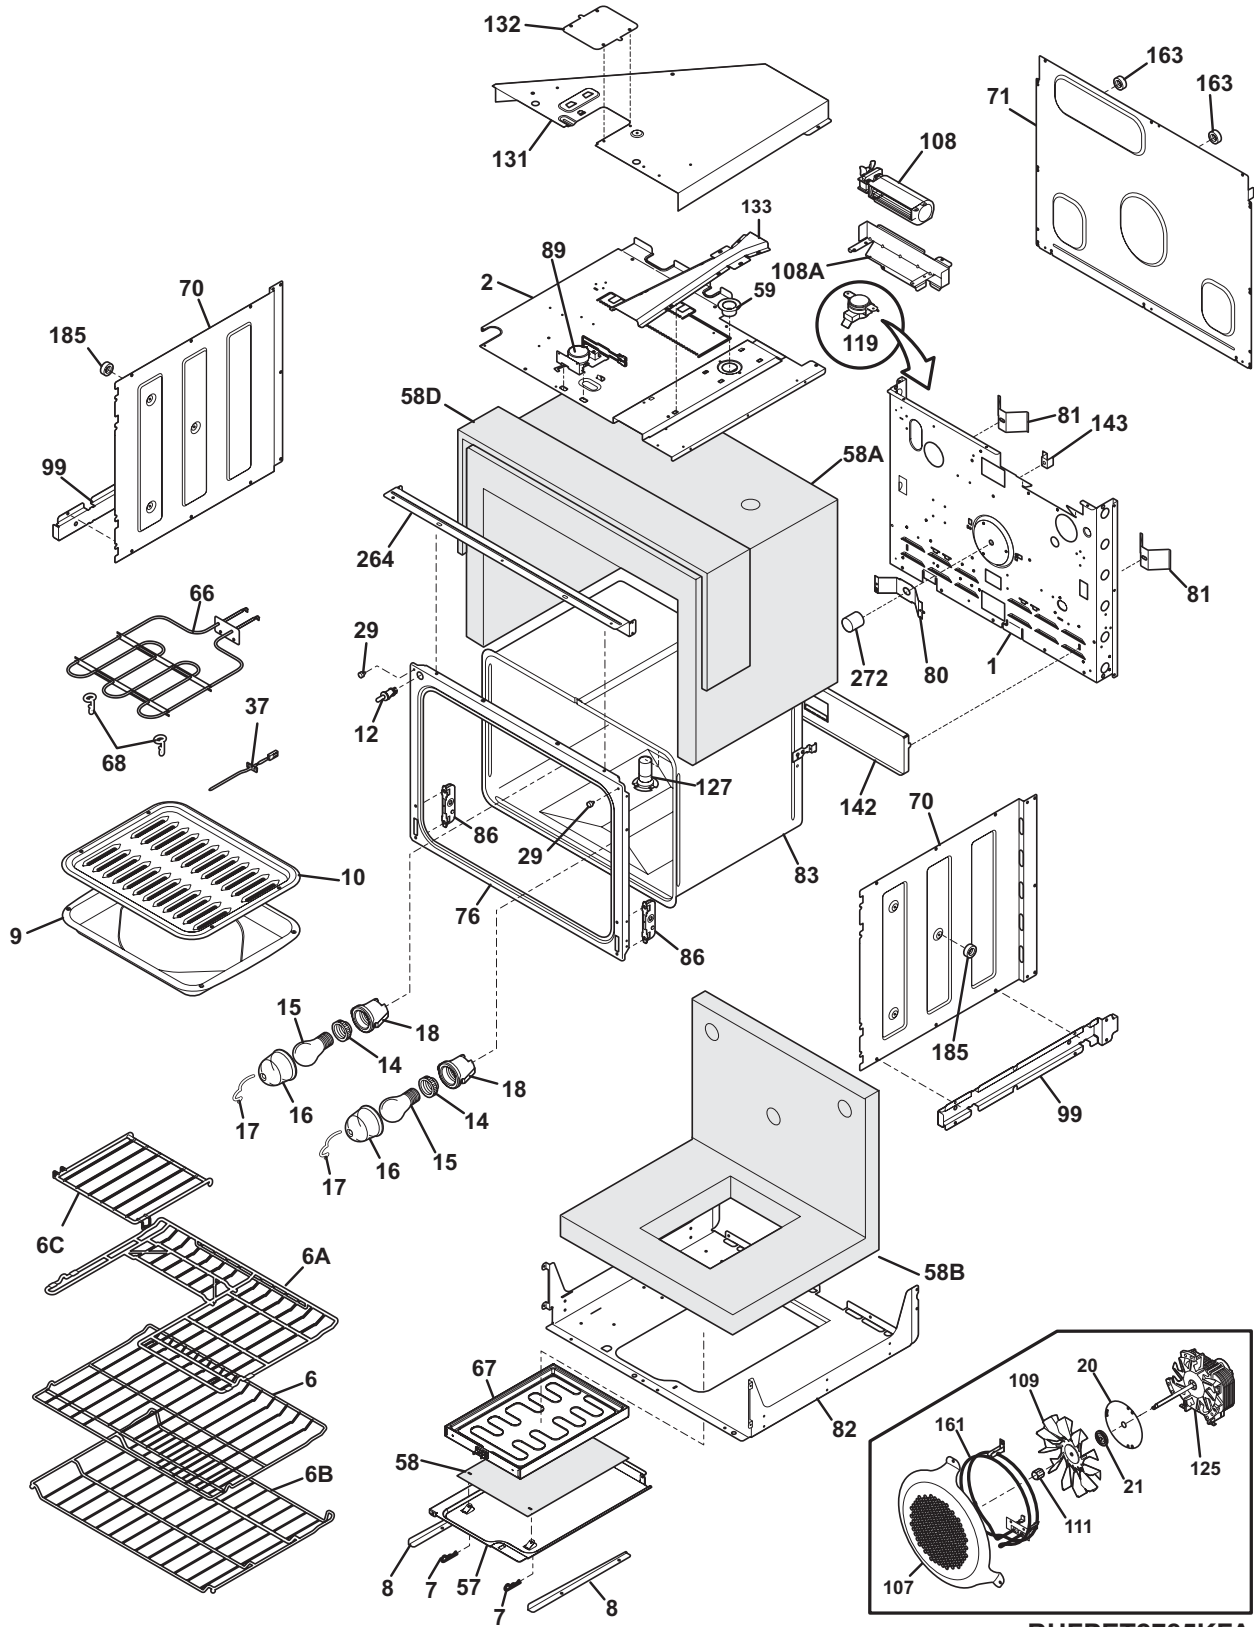

UPPER OVEN

BUFPET2785KFA

UPPER OVEN

POS. NO	PART NO.	DESCRIPTION
1	318259213	Back, main
2	318258920	Shield, insulation, upper
6	318922300	Rack, oven
6A	318926804	Rack, half, oven
6B	318919800	Rack, oven
6C	318929703	Insert, half rack
7	318368300	Pin, locking, (2)
8	318361801	Bracket, element, (2)
9	5303317977	Pan, broiler, OPTIONAL ACCESSORY
10	5303317976	Insert, broiler pan, OPTIONAL ACCESSORY
12	316445501	Switch, oven light, door frame
14	318224000	Receptacle, oven light
15	5303013071	Bulb/Lamp, light
15*	318268099	Insulation, oven light
16	08011086	Lens, oven light, glass
17	5304400195	Retainer, light cover
18	318222400	Housing, oven light
18*	318368501	Seal, housing, flat washer
20	318389400	Plate, retainer
21	318389000	Seal, ring
29	316517600	Spacer, oven door
37 #	316217002	Probe, oven temp
57	318902701	Panel, service
58	318330503	Insulation, service panel
58A	318386110	Insulation, oven wrapper
58B	318330510	Insulation, back & bottom, oven
58D	318372006	Insulation, 1/2" thick, 43 x 9.5
59	318072577	Duct, oven vent
66 #	318255601	Element, broil, 3400W
67 #	318902502	Element, hidden bake, 1450W
* #	318231870	Wiring Harness, bake element
*	5303323130	Screw, 8 x 1/4, (6)
68	5304403015	Support, hanger, (4), broil element
70	318259100	Shield, insulation, sides, (2)
71	318260001	Panel, rear box
76	318056224	Front, oven
80	5303320846	Plate, oven mtg
81	318192400	Spring, oven
*	5303323129	Screw, 8 X 0.750
82	318258720	Shield, insulation, lower
83	318261810	Liner, oven
86	318561100	Receptacle, hinge, (2)
89 #	318261215	Motor, latch assy
* #	318402206	Wiring Harness, main, latch
* #	318199768	Wiring Harness, latch, BAS
*	5303324184	Screw, 8-18 x 5/16, black, (4)
99	318252804	Support, side
107	318219405	Cover, fan
108#	318073028	Motor, blower
*	08016432	Screw, truss head, 8-18 x 0.375
108A	318251300	Bracket, fan support