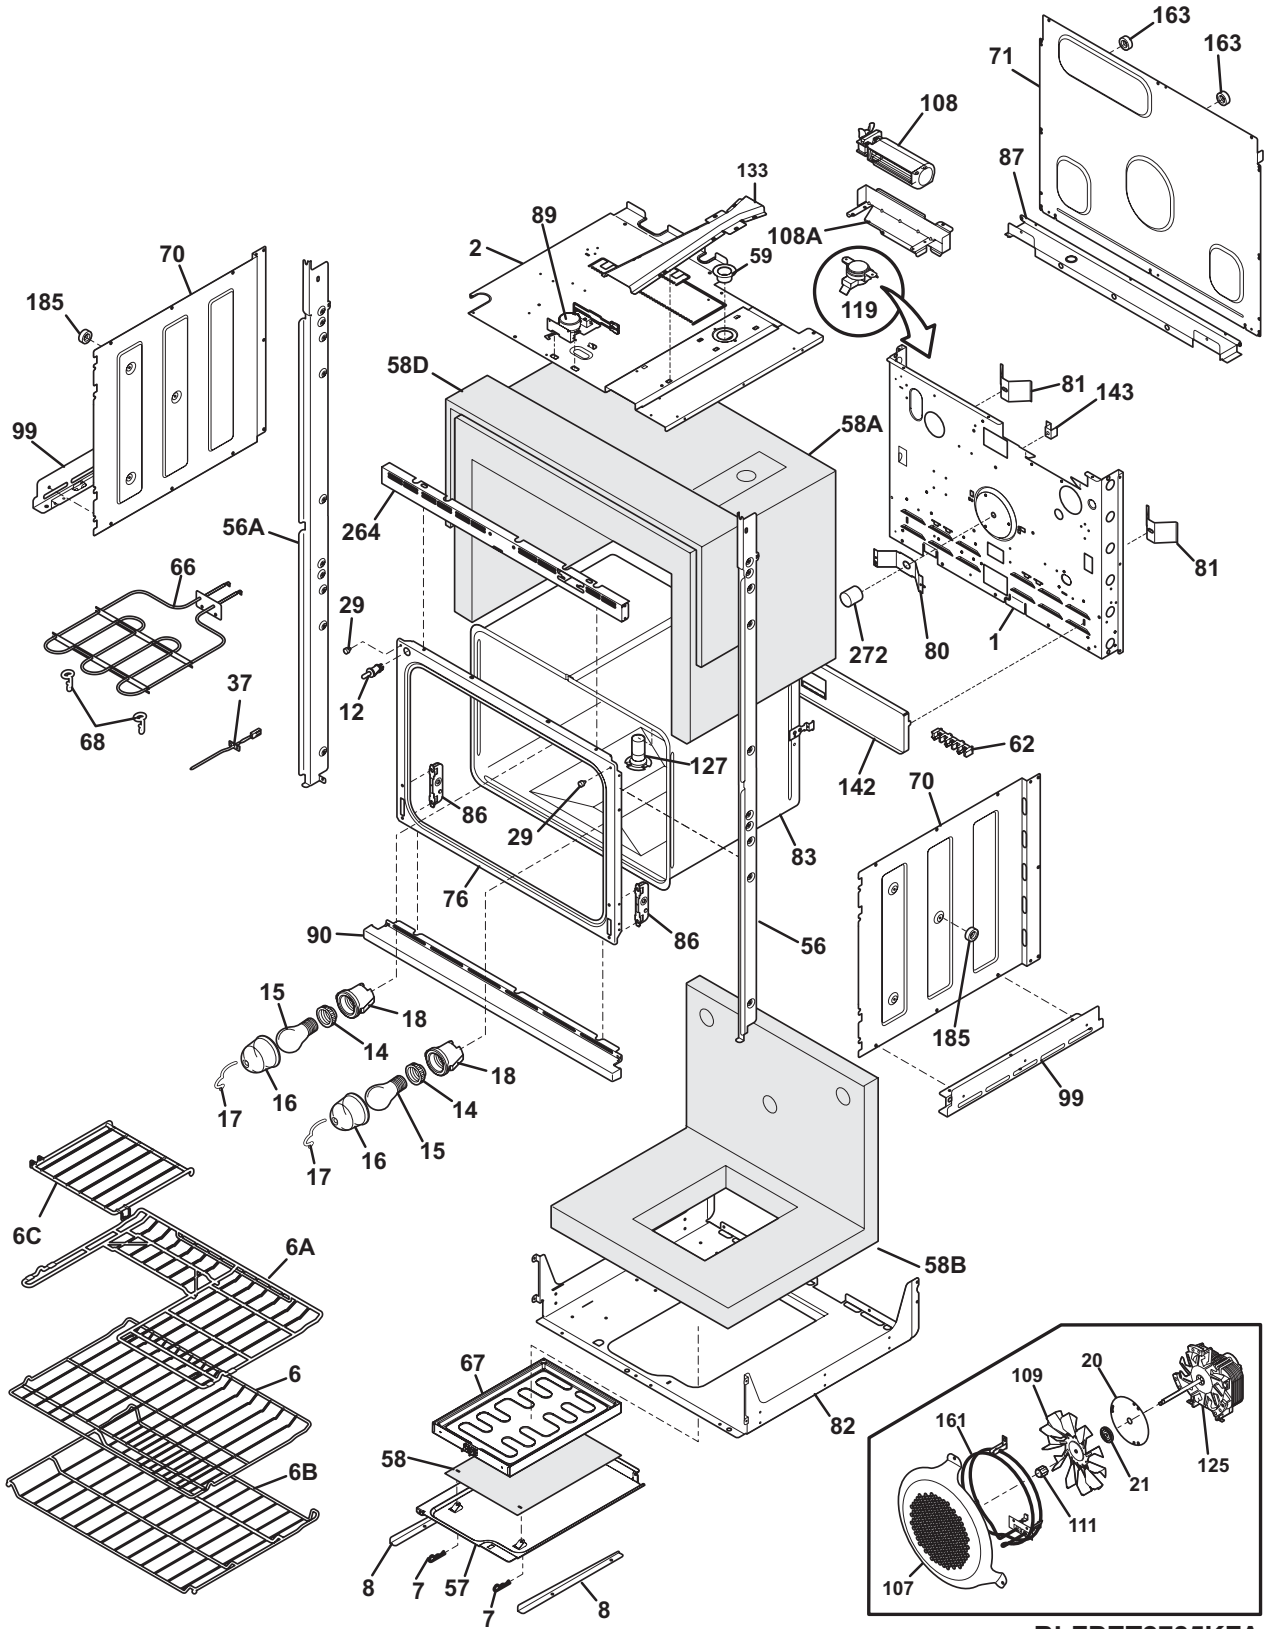

LOWER OVEN

BLFPET2785KFA

---

**LOWER OVEN**

---

POS. NO	PART NO.	DESCRIPTION
1	318259213	Back, main
2	318258920	Shield, insulation, upper
6	318922300	Rack, oven
6A	318926804	Rack, half, oven
6B	318919800	Rack, oven
6C	318929703	Insert, half rack
7	318368300	Pin, locking, (2)
8	318361801	Bracket, element, (2)
12	316445501	Switch, oven light, door frame
14	318224000	Receptacle, oven light
15	5303013071	Bulb/Lamp, light
15*	318268099	Insulation, oven light
16	08011086	Lens, oven light, glass
17	5304400195	Retainer, light cover
18	318222400	Housing, oven light
18*	318368501	Seal, housing, flat washer
20	318389400	Plate, retainer
21	318389000	Seal, ring
29	316517600	Spacer, oven door
37 #	316217002	Probe, oven temp
56	318903604	Trim, side filler, black, RH
56A	318903605	Trim, side filler, black, LH
57	318902701	Panel, service
58	318330503	Insulation, service panel
58A	318386110	Insulation, oven wrapper
58B	318330510	Insulation, back & bottom, oven
58D	318372006	Insulation, 1/2" thick, 43 x 9.5
59	318072577	Duct, oven vent
62	316056000	Terminal Block
62*	5303323139	Screw, 10-24 x 0.906
62*	5303323144	Nut, 10-32
66 #	318255601	Element, broil, 3400W
67 #	318902502	Element, hidden bake, 1450W
* #	318231870	Wiring Harness, bake element
*	5303323130	Screw, 8 x 1/4, (6)
68	5304403015	Support, hanger, (4), broil element
70	318259100	Shield, insulation, sides, (2)
71	318260001	Panel, rear box
76	318056224	Front, oven
80	5303320846	Plate, oven mtg
81	318192400	Spring, oven
*	5303323129	Screw, 8 X 0.750
82	318258720	Shield, insulation, lower
83	318261810	Liner, oven
86	318561100	Receptacle, hinge, (2)
*	5304461333	Screw, 10-32 x 17/32
87	318260601	Bracket, cable mtg.
*	5303323136	Screw ground
89 #	318261215	Motor, latch assy
* #	318402206	Wiring Harness, main, latch
* #	318532135	Harness, wiring, latch, NO BAS