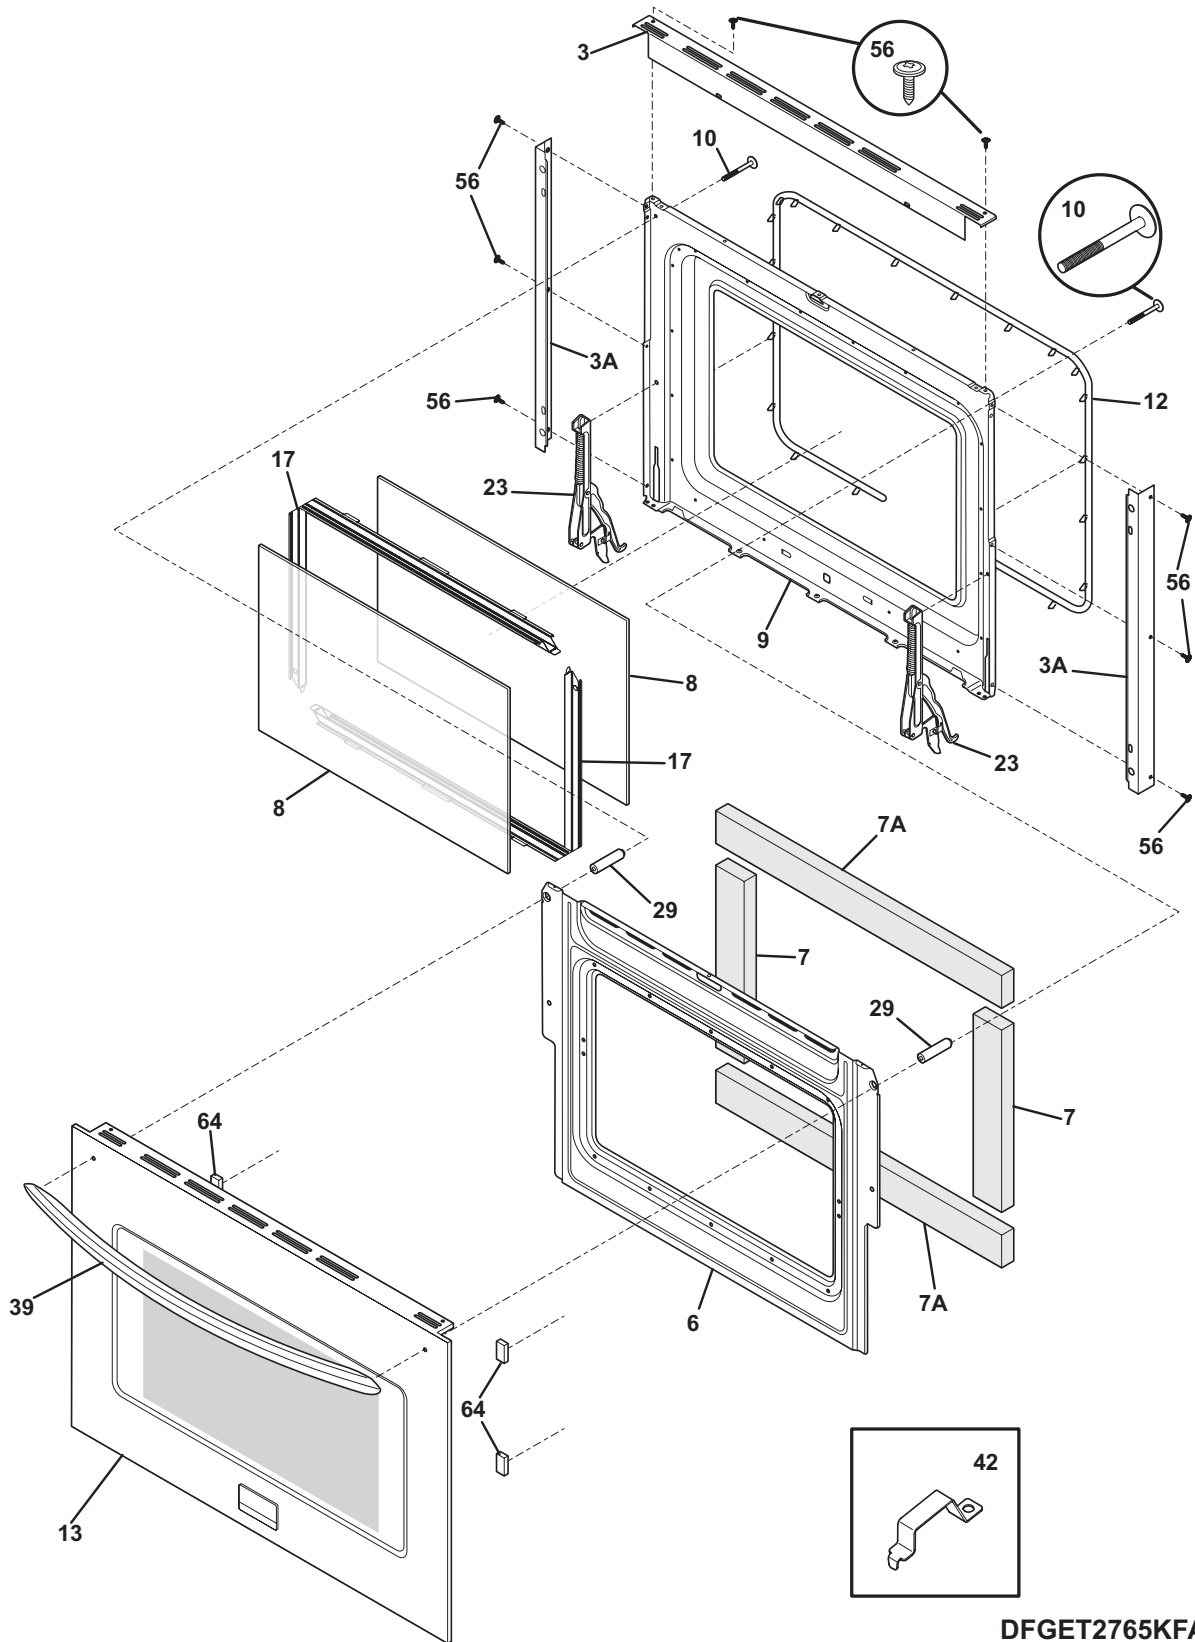

DOORS

DFGET2765KFA

DOORS

POS. NO	PART NO.	DESCRIPTION
3	318260211	Trim, oven door, black, upper
3A	318260401	Trim, oven door, side, (2)
6	318260510	Baffle, door
*	5303323277	Screw, 8-18 X 13/32
7	318372000	Insulation, door, (2)
7A	318372001	Insulation, door, 20.5 x 2.375, (2)
8	318212200	Glass, oven door, heat barrier
9	318259652	Liner, oven door
10	5303308458	Screw, 10-24, (2)
12	318053126	Gasket, oven door seal
13	318304137	Door Assembly, outer, steel/glass, stainless/black
13	318927810	Door Assembly, outer, steel/glass, stainless/black, w/badge
17	318264700	Spacer, glass, (2)
23	318567105	Hinge, oven door, (2)
*	5304461333	Screw, 10-32 x 17/32
29	318014405	Spacer, door
39	318919602	Handle, door, stainless
42	318382301	Bracket, glass retainer, (4)
56	5304436875	Screw, 8-18 X 1/2, black
64	318165800	Spacer
*	5303300265	Screw, 8-18 X 1/2, silver, (4)