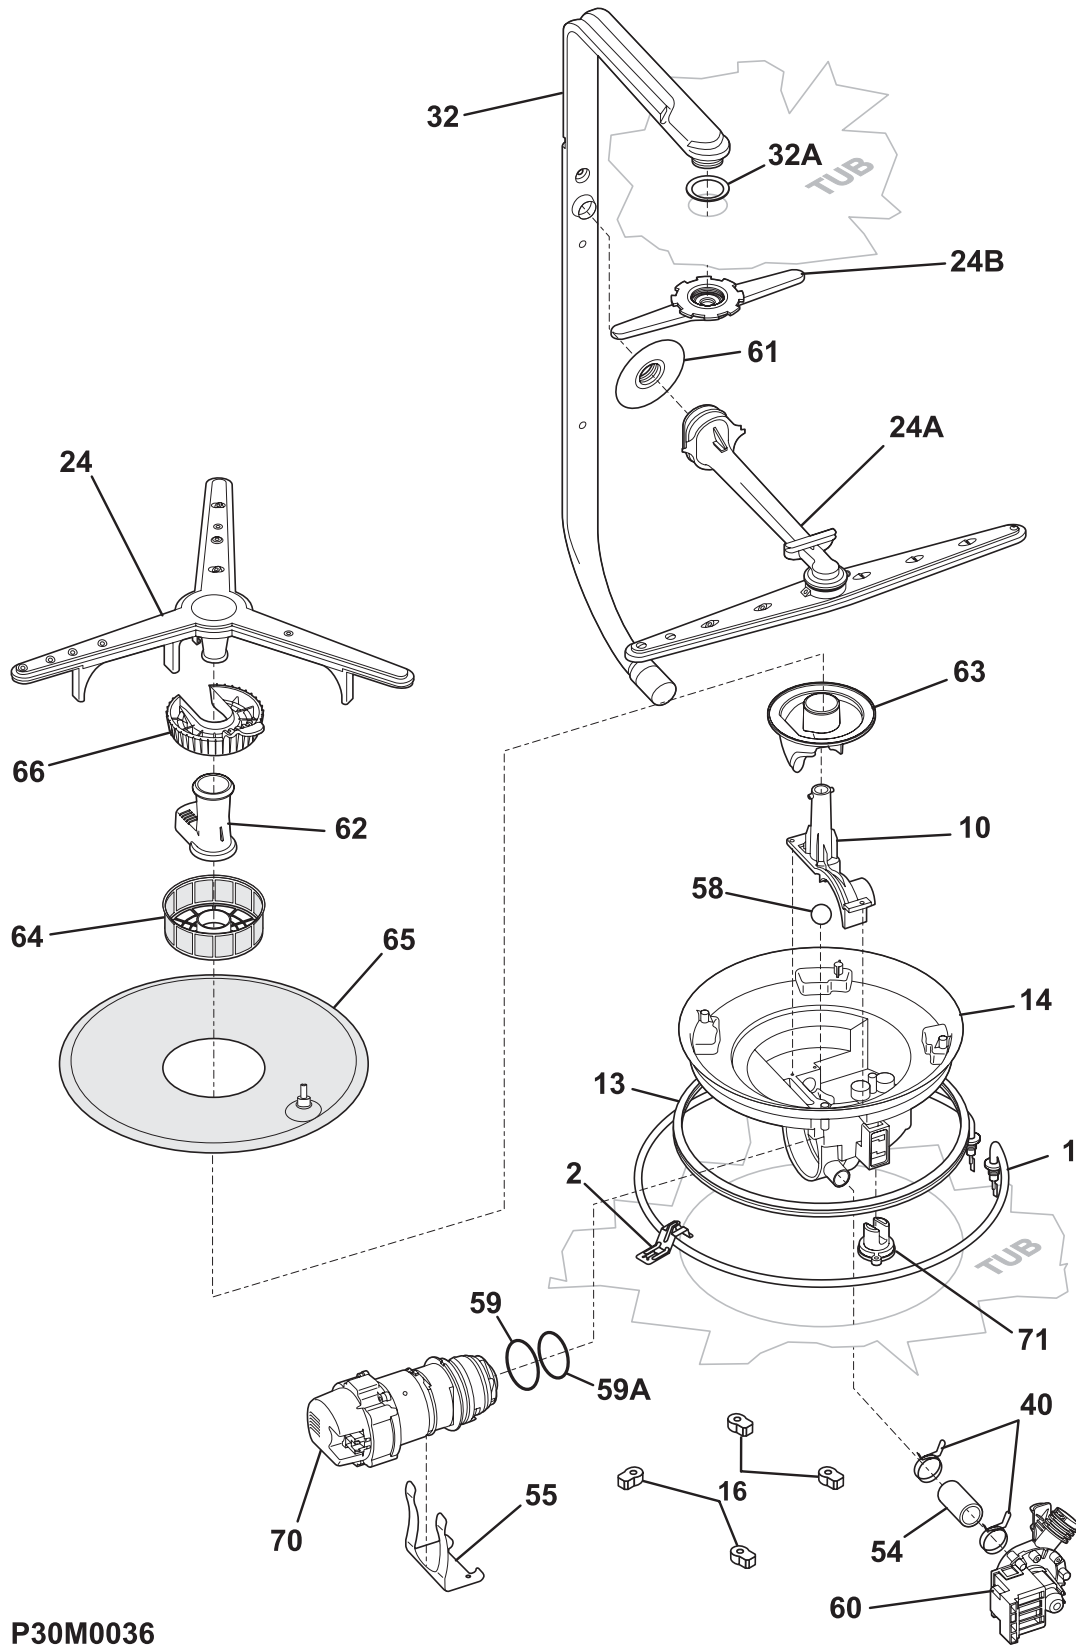

MOTOR & PUMP

P30M0036

MOTOR & PUMP

Model Index: A GLD2445RF (GLD2445RFB0)
B GLD2445RF (GLD2445RFC0)
C GLD2445RF (GLD2445RFQ0)
D GLD2445RF (GLD2445RFS0)

POS. NO	PART NO.		DESCRIPTION
1 #	154482901	A B C D	Heater, round
1*	154106201	A B C D	Nut, heater, (2)
1*	154289801	A B C D	Shield, heater terminal
2	154465101	A B C D	Bracket, heater, (2)
10	154245501	A B C D	Cover, volute
13	154246801	A B C D	Gasket, sump
14	154461902	A B C D	Housing, sump
16	154246502	A B C D	Retainer, sump
24	154467702	A B C D	Spray arm, grey, lower
24A	154468502	A B C D	Spray arm, grey, center
24B	154478202	A B C D	Spray arm, 3rd level, grey
32	154464101	A B C D	Tube, delivery
32*	154491101	A B C D	Screw, delivery tube
32A	154406401	A B C D	Gasket, delivery tube
40	154106801	A B C D	Clamp, hose, worm/drain
40*	154380601	A B C D	Clamp, hose, worm/gear
54	154234401	A B C D	Hose, connector
55	154362301	A B C D	Bracket, motor
55*	5303316032	A B C D	Screw, truss ss, 8 .625
58	154246402	A B C D	Check ball
59	154246901	A B C D	O-ring, rear
59A	154247001	A B C D	O-ring, front
60	154491301	A B C D	Pump, drain
60*	5303318719	A B C D	Screw, mtg.
61	154463402	A B C D	Grommet, delivery tube
62	154294102	A B C D	Support, spray arm, grey, lower
63	154252201	A B C D	Base, soil director
64	154252302	A B C D	Filter, soil director, grey
65	154283005	A B C D	Filter Assy, grey
66	154252702	A B C D	Trap, glass, grey
70 #	154574701	A B C D	Motor & Pump Assy
71 #	154473901	A B C D	Sensor, turbidity
71*	154376001	A B C D	O-ring, turbidity
*	154200601	A B C D	Screw, #10-16 x 3/8