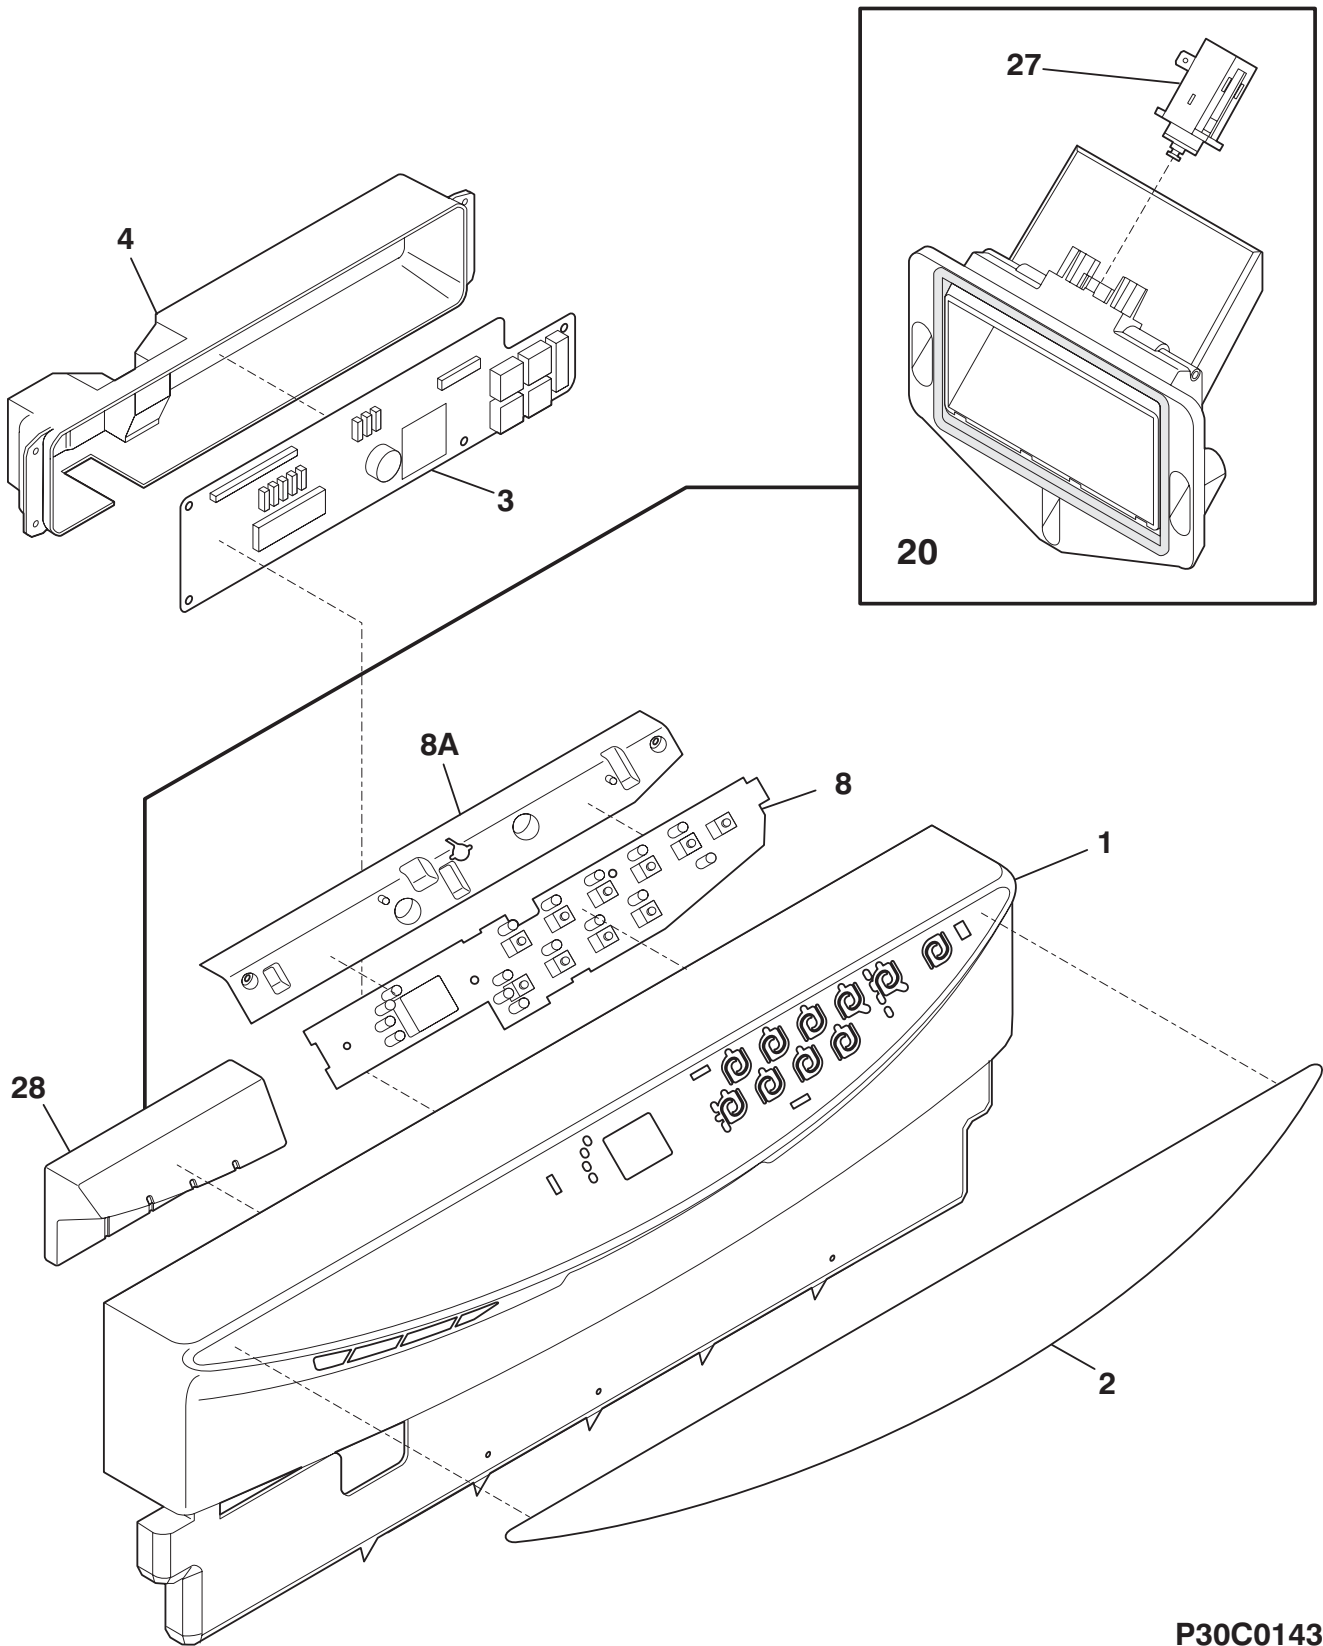

Copyright © 2006 Electrolux Home Products, Inc.
 All rights reserved.

CONTROL PANEL

P30C0143

CONTROL PANEL

Model Index: A GLD2445RF (GLD2445RFB0)
 B GLD2445RF (GLD2445RFC0)
 C GLD2445RF (GLD2445RFQ0)
 D GLD2445RF (GLD2445RFS0)

POS. NO	PART NO.		DESCRIPTION
1	154486003	A B - -	Panel, control, black
1	154486004	- - C -	Panel, control, bisque
1	154486001	- - - D	Panel, control, white
2	154483803	A B - -	Insert, control panel, black, 10 pad
2	154483804	- - C -	Insert, control panel, bisque, 10 pad
2	154483801	- - - D	Insert, control panel, white, 10 pad
3	154555004	A B C D	Board, control
3*	154200401	A B C D	Screw, 6-10 x 3/8, pan plask
4	154554601	A B C D	Cover, control
4*	154478901	A B C D	Gasket, cover
8 #	154474601	A B C D	Switch, selector, 10 pad
8A	154486201	A B C D	Shield, tactile switch
20	154423601	A B C D	Vent assy, active dry, w/actuator
20*	154436201	A B C D	Screw, dry duct, (3)
27	154433501	A B C D	Actuator, active dry vent
28	154474401	A B C D	Adapter, vent
*	154546801	A B C D	Wiring Harness, main
*	154540024	A B C D	Energy guide label