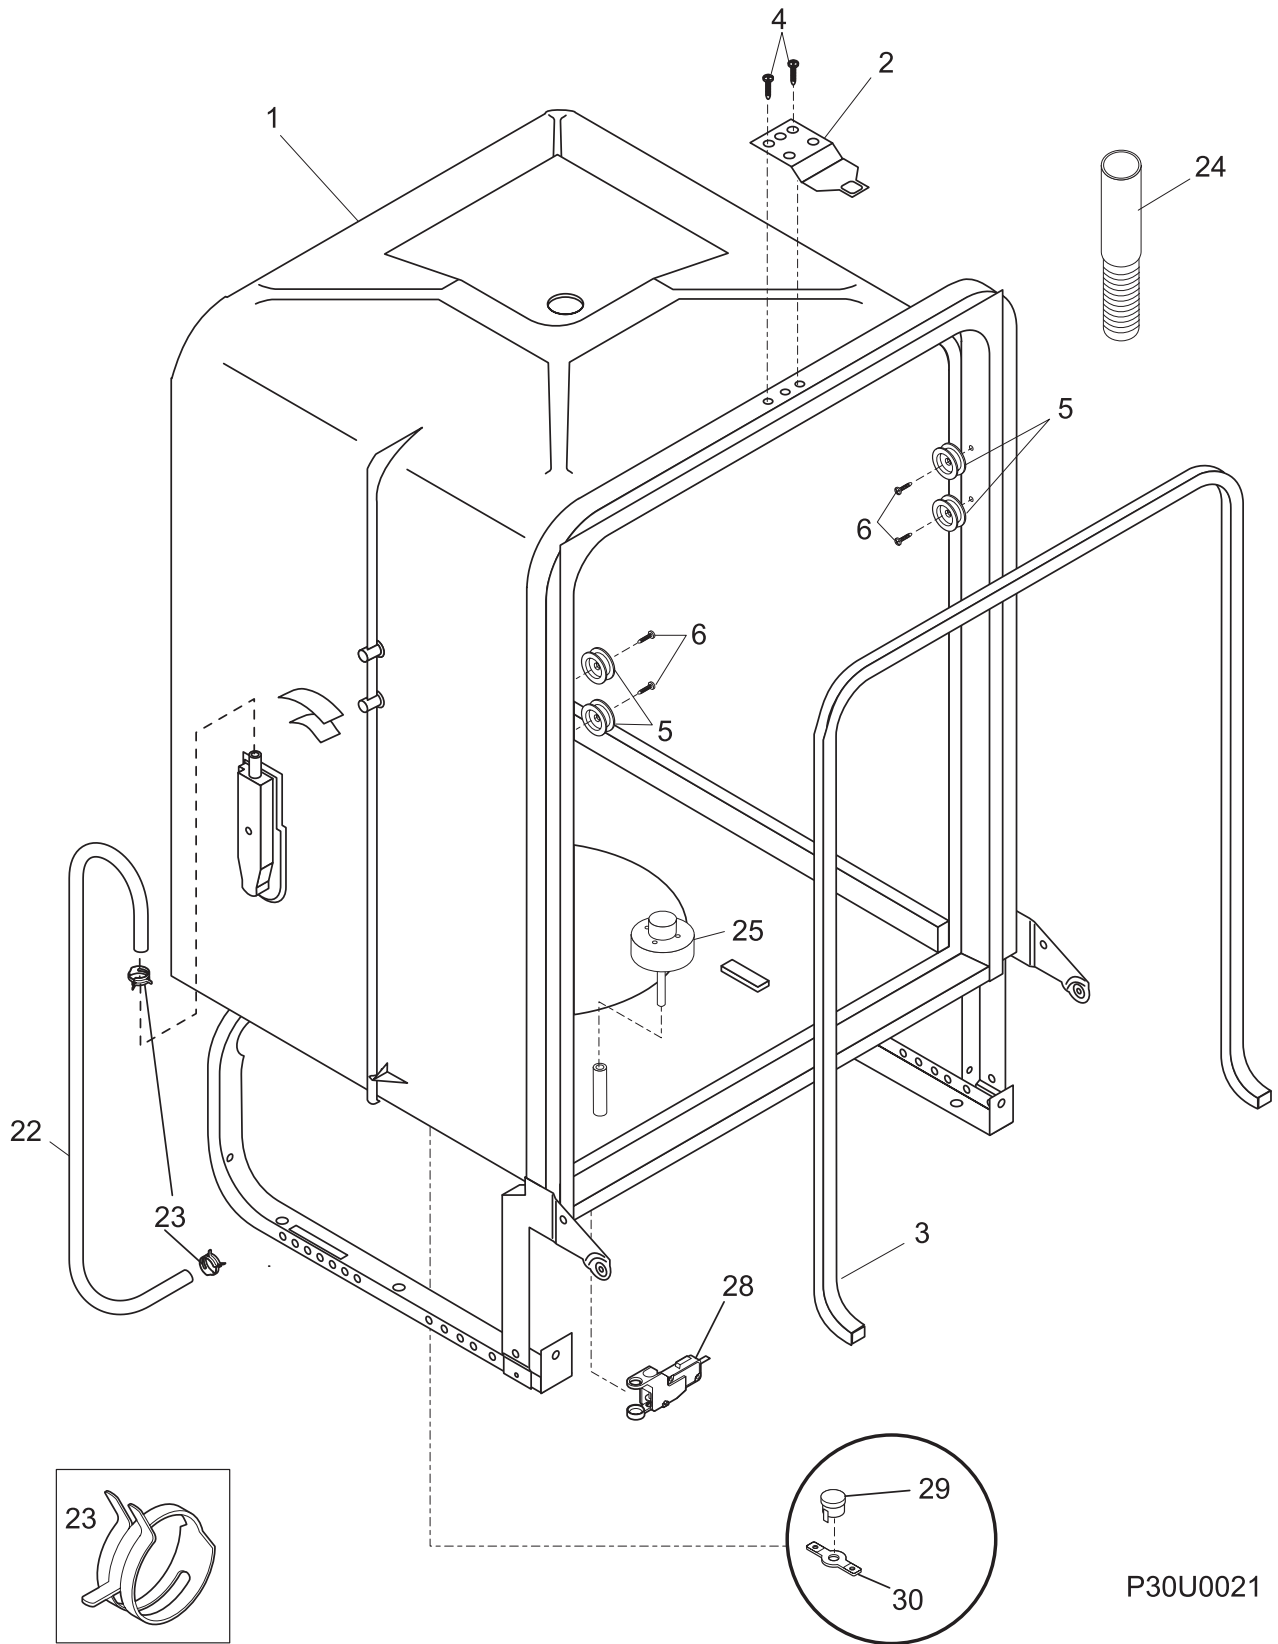

POS. NO	PART NO.		DESCRIPTION
1	154486003	A B - -	Panel, control, black
1	154486004	- - C -	Panel, control, bisque
1	154486001	- - - D	Panel, control, white
2	154483803	A B - -	Insert, control panel, black, 10 pad
2	154483804	- - C -	Insert, control panel, bisque, 10 pad
2	154483801	- - - D	Insert, control panel, white, 10 pad
3	154555004	A B C D	Board, control
3*	154200401	A B C D	Screw, 6-10 x 3/8, pan plask
4	154554601	A B C D	Cover, control
4*	154478901	A B C D	Gasket, cover
8 #	154474601	A B C D	Switch, selector, 10 pad
8A	154486201	A B C D	Shield, tactile switch
20	154423601	A B C D	Vent assy, active dry, w/actuator
20*	154436201	A B C D	Screw, dry duct, (3)
27	154433501	A B C D	Actuator, active dry vent
28	154474401	A B C D	Adapter, vent
*	154546801	A B C D	Wiring Harness, main
*	154540024	A B C D	Energy guide label

TUB

P30U0021

TUB

Model Index: **A** GLD2445RF (GLD2445RFB0)
 B GLD2445RF (GLD2445RFC0)
 C GLD2445RF (GLD2445RFQ0)
 D GLD2445RF (GLD2445RFS0)

POS. NO	PART NO.		DESCRIPTION
1 #	154594101	A B C D	Tub assy, w/frame parts
2	154429101	A B C D	Strike, door
3 #	154561002	A B C D	Gasket, tub
4	154200602	A B C D	Screw, 10-16 x 3/8, hex
5	5304456938	A B C D	Roller, tub, grey, (8), w/screw+washer
6	5303943103	A B C D	Screw, w/washer, (8)
22	154446002	A B C D	Tubing, water inlet
23	5303318539	A B C D	Clamp, tubing, (2)
24 #	154525301	A B C D	Hose, drain
25 #	154209702	A B C D	Float, grey
28	154408701	A B C D	Switch Assy, float
29 #	154290204	A B C D	Thermostat, re-settable
30	154241101	A B C D	Retainer, thermostat
30*	154297701	A B C D	Screw, retainer-thermo
*	154447102	A B C D	Insulation, blanket
*	154447301	A B C D	Insulation, tub back
*	154041001	A B C D	Screw, plask #1, 10-10 x 9/16
*	5300807270	A B C D	Screw, (2), countertop mtg.