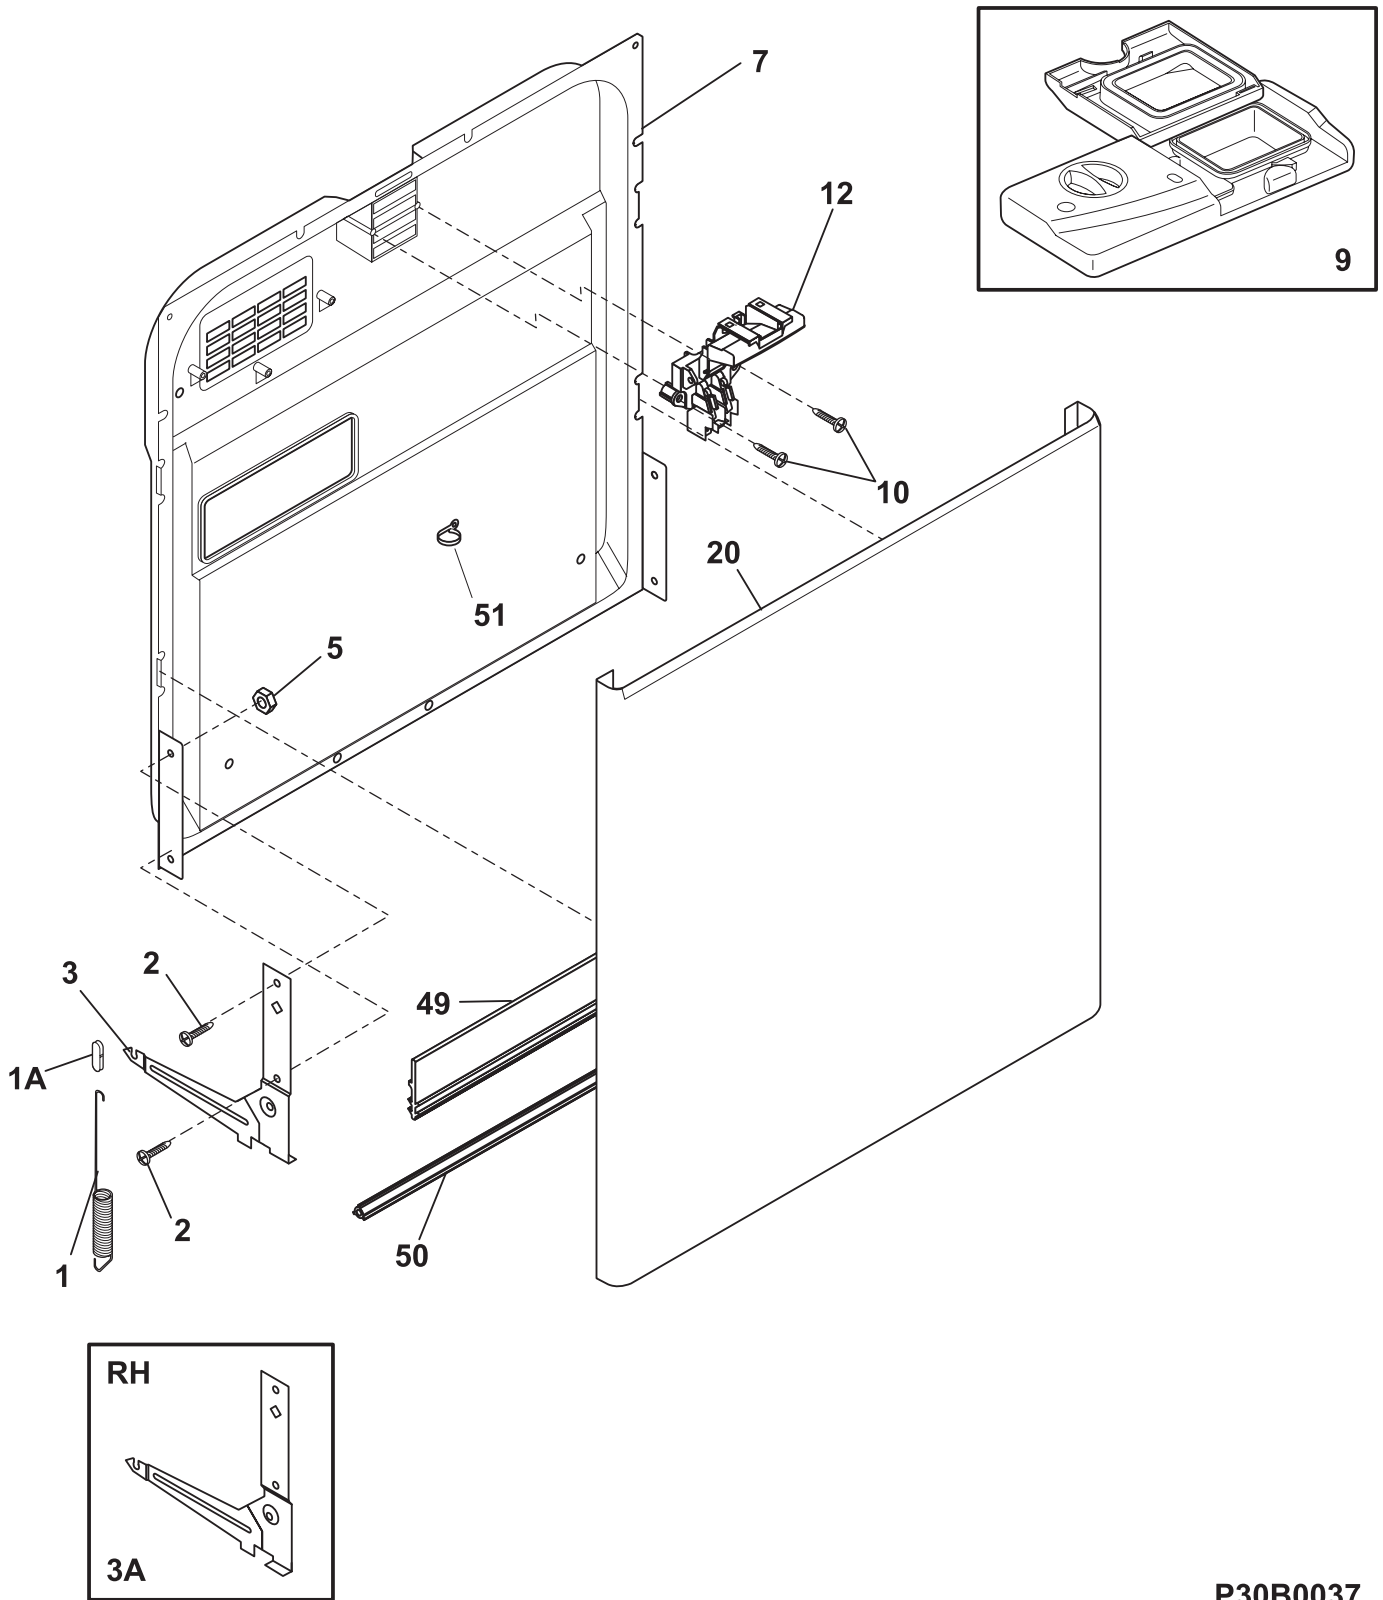

DOOR

P30B0037

DOOR

Model Index: **A** GLD2445RF (GLD2445RFB0)
                          B GLD2445RF (GLD2445RFC0)
                          C GLD2445RF (GLD2445RFQ0)
                          D GLD2445RF (GLD2445RFS0)

POS. NO	PART NO.				DESCRIPTION	
1	154430501	A	B	C	D	Spring, door, (2)
1A	154325201	A	B	C	D	Linkage, door spring, (2)
2	154093301	A	B	C	D	Screw, arm assy, (4)
3	154558103	A	B	C	D	Arm Assy, LH
3A	154558503	A	B	C	D	Arm Assy, RH
*	154529101	A	B	C	D	Pin, arm assy
5	154079601	A	B	C	D	Nut, arm assy, and handle mtg.
7	154494603	A	B	C	D	Liner, door assy., grey
9	154542104	A	B	C	D	Dispenser, det/rinse aid, w/read
9*	154294701	A	B	C	D	Screw, #7 plas .375, (6), disp. assy.
10	154103702	A	B	C	D	Screw, latch mtg, (2)
12 #	154529403	A	B	-	-	Latch assy, black
12 #	154529404	-	-	C	-	Latch assy, bisque
12 #	154529401	-	-	-	D	Latch assy, white
20	154436803	A	-	-	-	Door Assy, black, outer
20	154533401	-	B	-	-	Door, stainless
20	154436804	-	-	C	-	Door Assy, bisque, outer
20	154436801	-	-	-	D	Door Assy, white, outer
20*	154253201	A	B	C	D	Insulation, door
20*	5304428306	A	B	C	D	Screw, door mtg., (2)
49	154297603	A	B	C	D	Gasket, door, bottom
50	154211401	A	B	C	D	Support, door hinge
51	154320301	A	B	C	D	Clamp, drip loop, wire