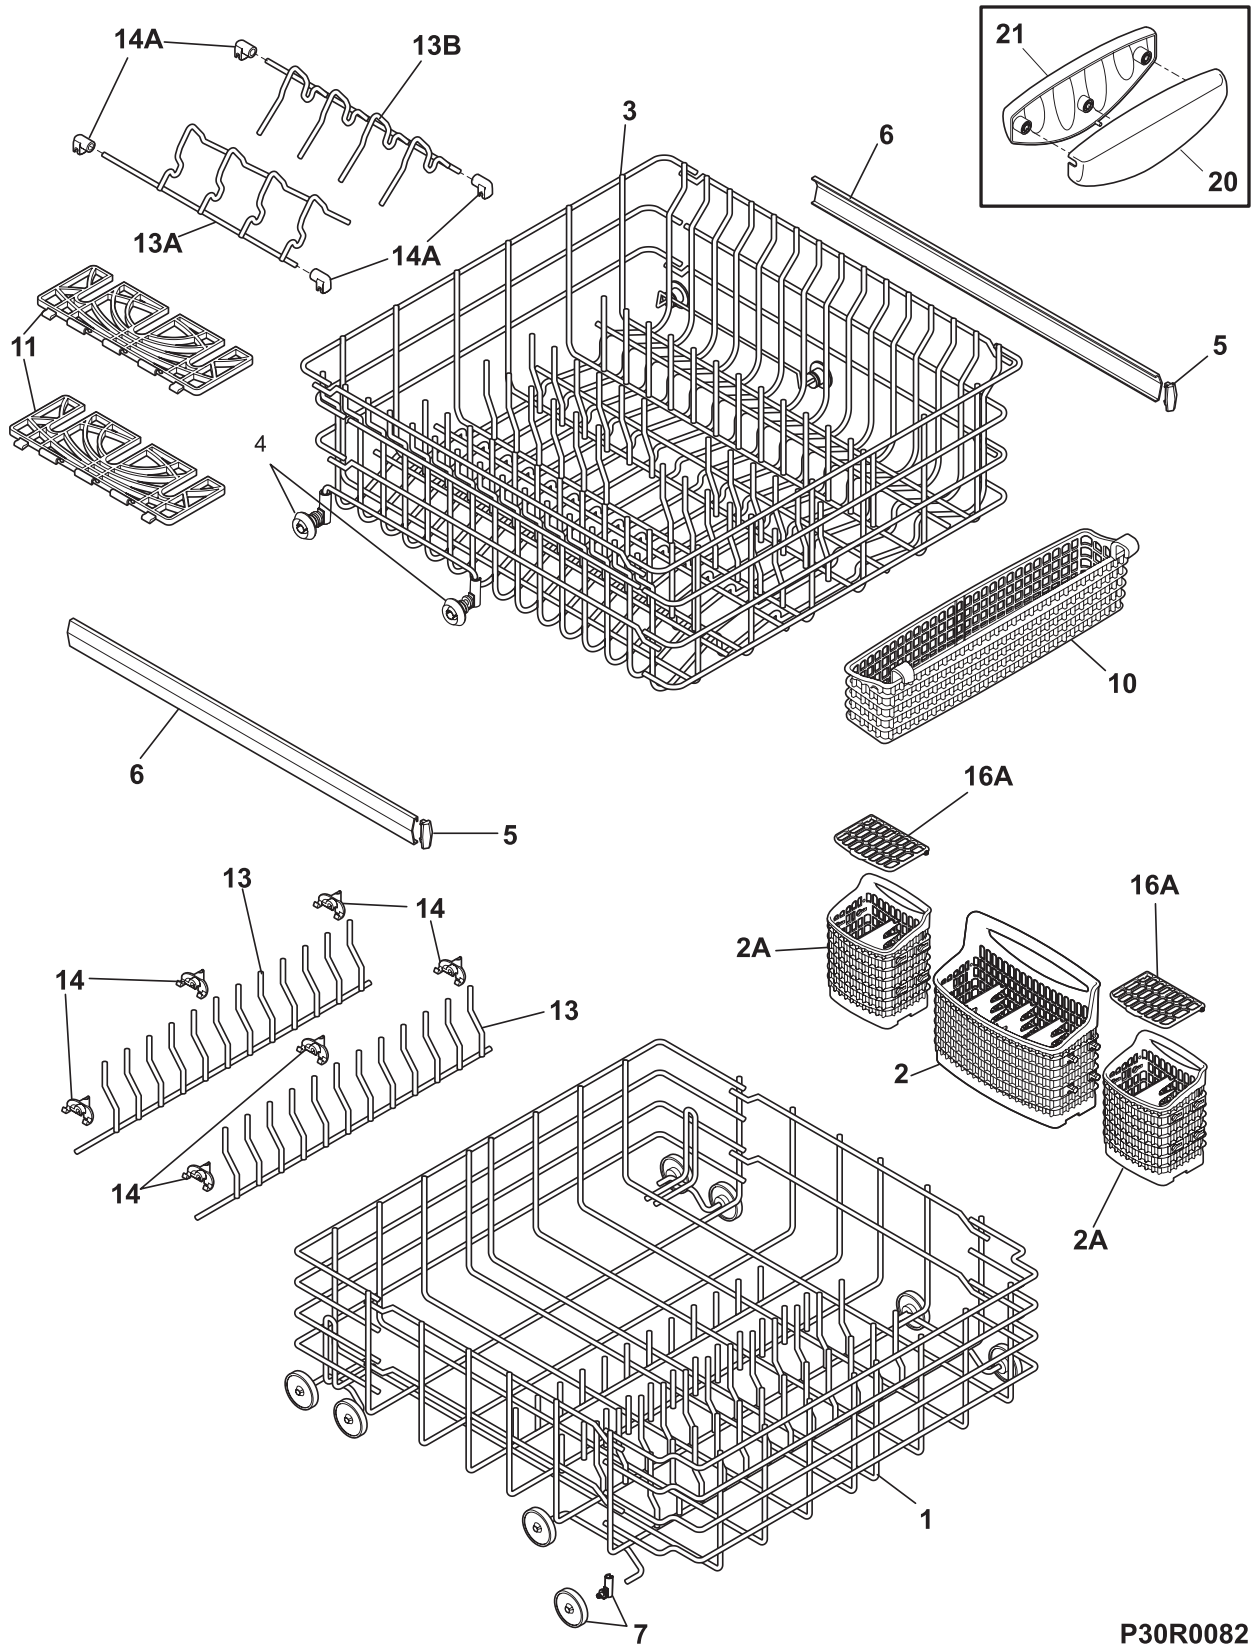

RACKS

P30R0082

RACKS

Model Index: **A** GLD2445RF (GLD2445RFB0)
                          B GLD2445RF (GLD2445RFC0)
                          C GLD2445RF (GLD2445RFQ0)
                          D GLD2445RF (GLD2445RFS0)

POS. NO	PART NO.		DESCRIPTION
1	154432604	A B C D	Rack assy, lower, grey
2	154424002	A B C D	Basket, silverware, grey, main
2A	154424102	A B C D	Basket, silverware, grey, (2), side
3	154319526	A B C D	Rack assy, upper
4	154522902	A B C D	Wheel & bushing assy, grey, upper rack, (8)
5	5304440996	A B C D	Cap, slide, grey, (4)
6	154232701	A B C D	Slide, rack, (2)
7	154174503	A B C D	Wheel & bracket assy, grey, lower rack, (8)
10	154466902	A B C D	Basket, utility, grey
11	154436104	A B C D	Shelf, cup, half width, grey
13	154425503	A B C D	Fence, fold down, grey, lower rack, (2), full length
13A	154480403	A B C D	Fence, multi, 4 wire, LH, upper rack
13B	154480503	A B C D	Fence, multi, 4 wire, RH, upper rack
14	154428402	A B C D	Bracket, fold down fence, grey, lower rack, (6)
14A	154242002	A B C D	Bracket, multi fence, white, upper rack, (4)
14A*	154242102	A B C D	Bushing, multi fence, upper rack, (4)
16A	154424303	A B C D	Cover, side basket, grey, (2), silverware
20	154530802	A B C D	Handle, pull, front, upper rack
21	154530902	A B C D	Handle, pull, grey, rear, upper rack