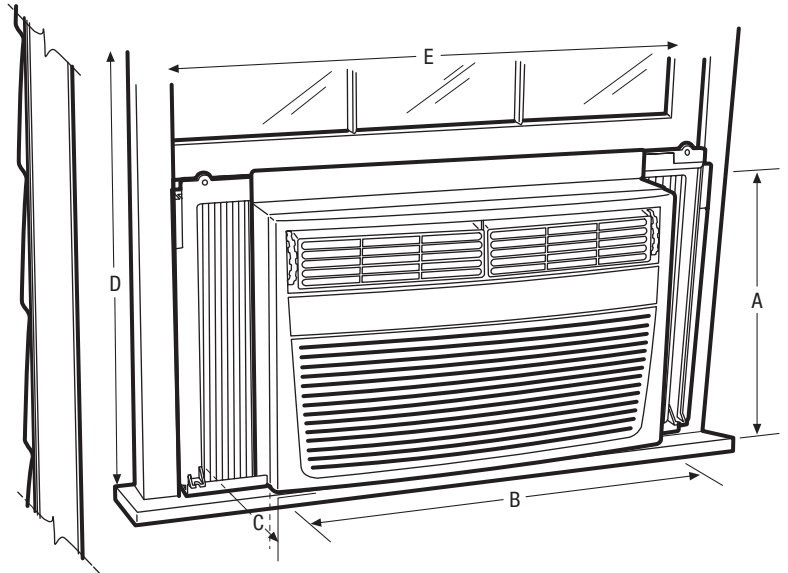

Performance	
BTU (Cool)	12,000
Dehumidification (Pints/Hour)	3.8
Cool Area (Sq. Ft.)	640
Energy Efficiency Ratio	9.8
Electrical	
Volts	115
Amps (Cool)	11.0
Watts (Cool)	1,220
Length of Power Cord (Min./Max.)	6' / 6.5'
Plug Type (NEMA)*	LCDI (A)
Features	
Electronic Controls	Ready-Select™ Controls
Fan Speeds (Cool / Fan)	3 / 3
Low Voltage Start-Up	Yes
Auto Cool Function	Yes
Energy Save	Yes
Sleep Mode	Yes
Filter Check	Yes
24 Hour On / Off Timer	Yes
Clean Air Ionizer	
Remote Control	Full-Function
Air CFM (High / Med / Low)	264 / 242 / 202
Air Direction Control	8-Way
Fresh Air / Exhaust Vent / Closed	Yes / Yes / Yes
Filter Type	Antimicrobial Mesh
Filter Access	Tilt-Out
Slide-Out Chassis	
Cabinet Louvers	Yes
Rear Grille	
Window Mounting Kit (Included)	Pleated Quick Mount
Certifications	
Performance	AHAM
Specifications	
Refrigerant	R410a
Shipping Weight (Approx.)	74 Lbs.

NOTE: For planning purposes only. Always consult local and national electric codes. Refer to Product Installation Guide for detailed installation instructions on the web at frigidaire.com.

Product Dimensions		Window Dimensions	
A - Height	16-3/4"	D - Height (Min.)	15-1/2"
B - Width	22-1/4"	E - Width (Min./Max.)	23" / 36"
C - Depth	21-3/8"		

Accessories information available on the web at frigidaire.com

FRIGIDAIRE

USA • 10200 David Taylor Drive • Charlotte, NC 28262 • 1-800-FRIGIDAIRE • frigidaire.com
CANADA • 5855 Terry Fox Way • Mississauga, ON L5V 3E4 • 1-800-265-8352 • frigidaire.ca
FRA123CT1 10/10