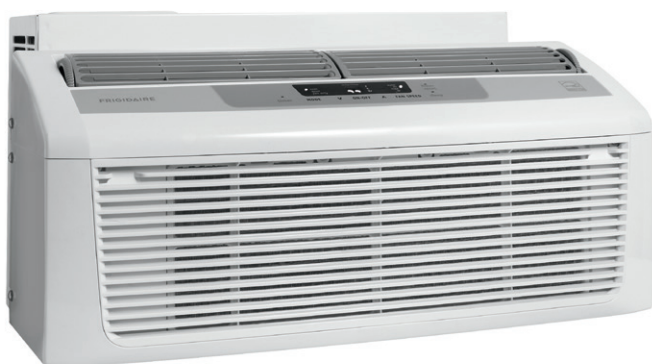

Home Comfort

FFRL0633Q1

Low-Profile Air Conditioner

Product Dimensions

Height	12-1/4"
Width	23-5/8"
Depth	18"

More Easy-To-Use Features

Sleep Mode

With Sleep Mode, the temperature gradually increases a few degrees over the evening, saving energy and creating a comfortable environment during the evening hours.

ENERGY STAR®-Qualified

Use less energy than standard air conditioners reducing your energy usage, and ultimately lowering your utility bills.

Remote Control

Offers you the flexibility to control the temperature and fan speed from anywhere in the room.

Effortless™ Clean Filter

Our antibacterial filter reduces bacteria, room odors and other airborne particles for a healthier, more comfortable environment.

SpaceWise® Adjustable Side Panels

With the Adjustable Side Panels, the side panels will extend to best fit your window.

Power Cord

Comes with an extra long three-prong cord — makes extension cords unnecessary.

Effortless™ Restart

Automatically resumes operating at its previous settings when power is restored to your unit.