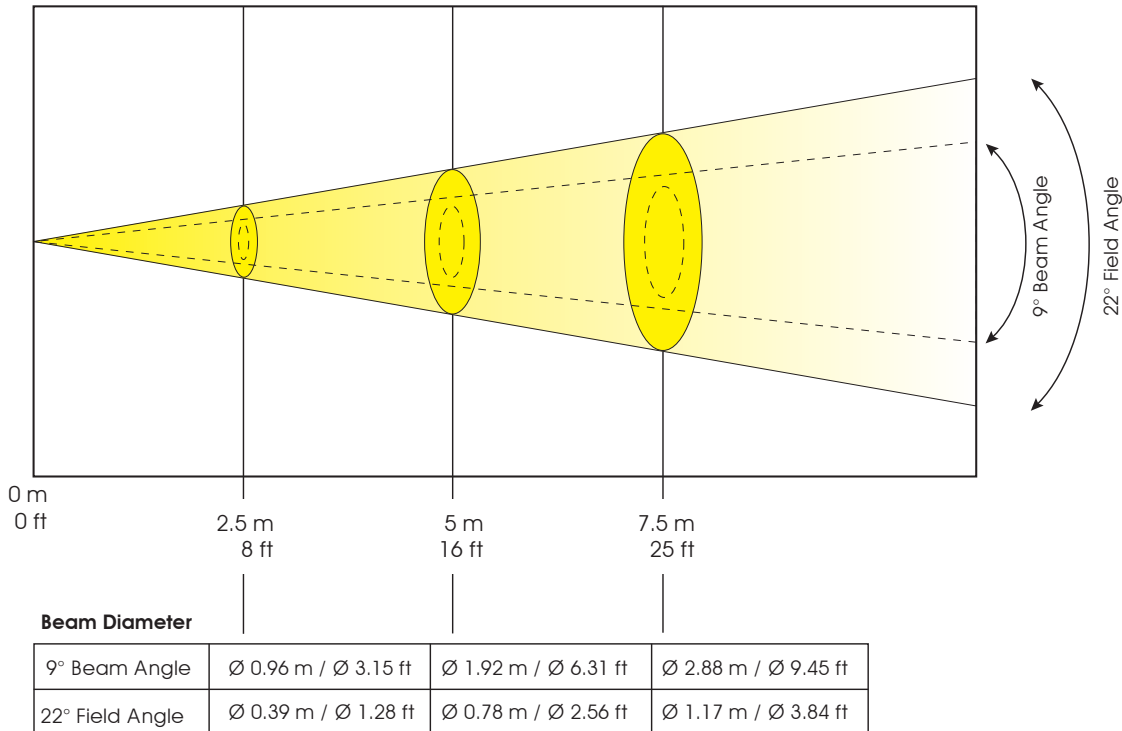

TECHNICAL SPECIFICATIONS

- . **DMX Channels:** 4 DMX modes
 - 5/6/8/10 Channels
- . **Control:** USITT DMX-512, 3pin DMX in-out cable supplied and power input 120v AC ppg connector
- . **Color:** Smooth Color Mixing, Camera ready
- . **Strobe:** 25 flashes per second
- . **Dimmer:** 0- 100% Smooth Dimming via DMX
- . **Cooling:** Convection cooled heat sinks
- . **Cable Plug Type:** IP Power in-out/Data in-out
- . Cables include Edison 120v plug & 3pin XLR's
- . **LED's Source:** 60 x 3W Single LXHL
12 Red, 12 Blue, 12 Green, 12 Amber, 12 White
- . **Lux:** 10,930 lux / 1,015 fc @ 8'/2.5m
- . **LED Life:** 100,000 hours based on LED manufactures' test data
- . **Approvals:** (cETLus pending)

ENVIRONMENTAL SPECIFICATIONS

- . **Max Ambient Temperature:** 113°F/45°C
- . **IP Level:** IP 66

ELECTRICAL SPECIFICATIONS

- . **Ballast:** Electronic Power supply
- . **Power Supply:** 100-240V 50/60Hz
- . **Power Consumption:** 200W
- . **Dimensions:** (LxWxH) 8.9" x 10.5" x 9"
/ 226x267x232mm
- . **Weight:** 16.5 lbs. (7.5 Kgs)

Photometrics

ELAR 180 Pro RGBAW

Photometric Beam Angle Data

9° Beam Angle, 22° Field Angle / 10° Lens

LUX x 0.0929 = FC

R (12)	108 FC / 1,166 LUX	32 FC / 340 LUX	13 FC / 137 LUX
G (12)	400 FC / 4,296 LUX	110 FC / 1,189 LUX	49 FC / 525 LUX
B (12)	86 FC / 920 LUX	24 FC / 258 LUX	11 FC / 116 LUX
W (12)	238 FC / 2,567 LUX	69 FC / 739 LUX	29 FC / 314 LUX
A (12)	152 FC / 1,641 LUX	51 FC / 545 LUX	18 FC / 189 LUX
Full (60)	1,015 FC / 10,930 LUX	269 FC / 2,900 LUX	128 FC / 1,375 LUX