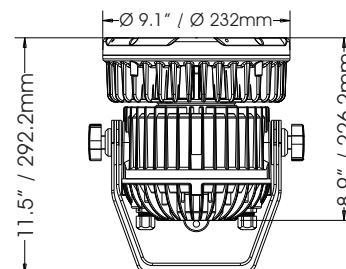

LED Lighting Solutions

PRODUCT FEATURES

- . 180Watt RGBAW Exterior Par
- . 60 x 3 Watt RGBAW LED's
- . 9° Beam, 22° field
- . 4 Digit LED display
- . Manual mode on board Control
- . Auto Mode
- . Built In Color Macros
- . Smooth Color Mixing Flicker Free
- . Rugged Die Cast Aluminum Case
- . Split Yoke up-light bracket
- . IP Power Link up to 4pcs
- . Separate logic and LED enclosure
- . Waterproof IP66
- . Heat sink cooling

TECHNICAL SPECIFICATIONS

- . **DMX Channels:** 4 DMX modes
 - 5/6/8/10 Channels
- . **Control:** USITT DMX-512, 3pin DMX in-out cable supplied and power input 120v AC ppg connector
- . **Color:** Smooth Color Mixing, Camera ready
- . **Strobe:** 25 flashes per second
- . **Dimmer:** 0- 100% Smooth Dimming via DMX
- . **Cooling:** Convection cooled heat sinks
- . **Cable Plug Type:** IP Power in-out/Data in-out
- . Cables include Edison 120v plug & 3pin XLR's
- . **LED's Source:** 60 x 3W Single LXHL
12 Red, 12 Blue, 12 Green, 12 Amber, 12 White
- . **Lux:** 10,930 lux / 1,015 fc @ 8'/2.5m
- . **LED Life:** 100,000 hours based on LED manufactures' test data
- . **Approvals:** (cETLus pending)

ENVIRONMENTAL SPECIFICATIONS

- . **Max Ambient Temperature:** 113°F/45°C
- . **IP Level:** IP 66

ELECTRICAL SPECIFICATIONS

- . **Ballast:** Electronic Power supply
- . **Power Supply:** 100-240V 50/60Hz
- . **Power Consumption:** 200W
- . **Dimensions:** (LxWxH) 8.9" x 10.5" x 9"
/ 226x267x232mm
- . **Weight:** 16.5 lbs. (7.5 Kgs)

Photometrics

ELAR 180 Pro RGBAW

Photometric Beam Angle Data

9° Beam Angle, 22° Field Angle / 10° Lens

LUX x 0.0929 = FC

R (12)	108 FC / 1,166 LUX	32 FC / 340 LUX	13 FC / 137 LUX
G (12)	400 FC / 4,296 LUX	110 FC / 1,189 LUX	49 FC / 525 LUX
B (12)	86 FC / 920 LUX	24 FC / 258 LUX	11 FC / 116 LUX
W (12)	238 FC / 2,567 LUX	69 FC / 739 LUX	29 FC / 314 LUX
A (12)	152 FC / 1,641 LUX	51 FC / 545 LUX	18 FC / 189 LUX
Full (60)	1,015 FC / 10,930 LUX	269 FC / 2,900 LUX	128 FC / 1,375 LUX