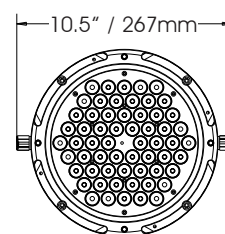

LED Lighting Solutions

PRODUCT FEATURES

- . 180Watt RGBAW Exterior Par
- . 60 x 3 Watt RGBAW LED's
- . 9° Beam, 22° field
- . 4 Digit LED display
- . Manual mode on board Control
- . Auto Mode
- . Built In Color Macros
- . Smooth Color Mixing Flicker Free
- . Rugged Die Cast Aluminum Case
- . Split Yoke up-light bracket
- . IP Power Link up to 4pcs
- . Separate logic and LED enclosure
- . Waterproof IP66
- . Heat sink cooling

TECHNICAL SPECIFICATIONS

- . **DMX Channels:** 4 DMX modes
 - 5/6/8/10 Channels
- . **Control:** USITT DMX-512, 3pin DMX in-out cable supplied and power input 120v AC ppg connector
- . **Color:** Smooth Color Mixing, Camera ready
- . **Strobe:** 25 flashes per second
- . **Dimmer:** 0- 100% Smooth Dimming via DMX
- . **Cooling:** Convection cooled heat sinks
- . **Cable Plug Type:** IP Power in-out/Data in-out
- . Cables include Edison 120v plug & 3pin XLR's
- . **LED's Source:** 60 x 3W Single LXHL
12 Red, 12 Blue, 12 Green, 12 Amber, 12 White
- . **Lux:** 10,930 lux / 1,015 fc @ 8'/2.5m
- . **LED Life:** 100,000 hours based on LED manufactures' test data
- . **Approvals:** (cETLus pending)

ENVIRONMENTAL SPECIFICATIONS

- . **Max Ambient Temperature:** 113°F/45°C
- . **IP Level:** IP 66

ELECTRICAL SPECIFICATIONS

- . **Ballast:** Electronic Power supply
- . **Power Supply:** 100-240V 50/60Hz
- . **Power Consumption:** 200W
- . **Dimensions:** (LxWxH) 8.9" x 10.5" x 9"
/ 226x267x232mm
- . **Weight:** 16.5 lbs. (7.5 Kgs)

Photometrics

ELAR 180 Pro RGBAW

Photometric Beam Angle Data

9° Beam Angle, 22° Field Angle / 10° Lens

LUX x 0.0929 = FC

R (12)	108 FC / 1,166 LUX	32 FC / 340 LUX	13 FC / 137 LUX
G (12)	400 FC / 4,296 LUX	110 FC / 1,189 LUX	49 FC / 525 LUX
B (12)	86 FC / 920 LUX	24 FC / 258 LUX	11 FC / 116 LUX
W (12)	238 FC / 2,567 LUX	69 FC / 739 LUX	29 FC / 314 LUX
A (12)	152 FC / 1,641 LUX	51 FC / 545 LUX	18 FC / 189 LUX
Full (60)	1,015 FC / 10,930 LUX	269 FC / 2,900 LUX	128 FC / 1,375 LUX