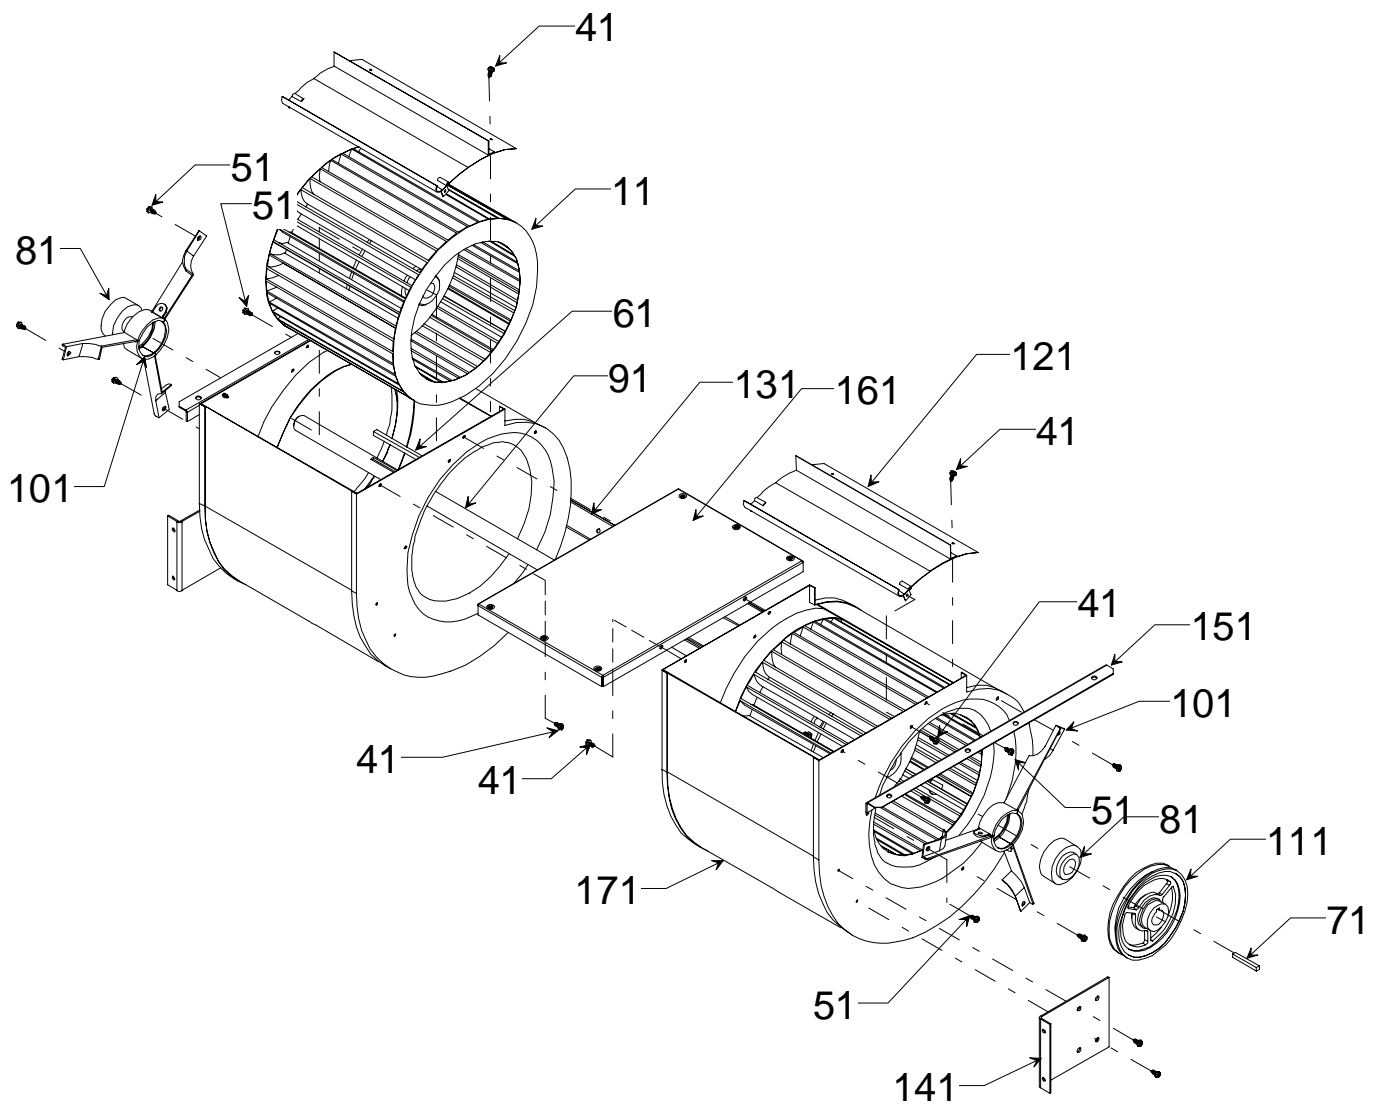

Blower Assembly

Blower Assembly

Ref. Part No:	No:	Description:	Ref. Part No:	No:	Description:
<i>Image 1:</i>					
11	B1368056	BLOWER WHEEL (QTY 2)			
41	B1393530	SCREW,HWH,10X1/2,A,Y (QTY 4)			
51	B1393553	SCREW,HWH,14X5/8,A,B (QTY 18)			
61	B1398604	STEEL KEY, 2.0"			
71	B1398603	STEEL KEY, 4.5" (QTY 2)			
81	B1399500	BRG / BALL, 1.00 (QTY 2)			
91	B3200202	SHAFT / EVAP., 1"			
101	B3201300	MOUNTING BRACKET BEARING (QTY 2)			
111	B3204303	FIXED PITCH SHEAVE (PITCH DIA. 5.9" BY 1" BORE) (M1, M3)			
111	B3204310	FIXED PITCH SHEAVE (PITCH DIA. 6.5" BY 1" BORE) (M2, M4)			
121	1864703F	BLOWER CUT OFF, ASM (QTY 2)			
131	2122012F	ANGLE, BLOWER SUPPORT			
141	2124004F	SUPPORT BLOWER			
151	2155715F	ANGLE SCROLL			
161	2190007FS	BLOWER PLATE / INSUL			
171	2539302F	BLWR SHL ASM,11X10			
NS	B1369608	FILTER 20 X 16 X 2 (QTY 4)			
NS	B1392021	PLASTIC PLUG, 1" (27 (QTY 4)			

Expanded Model Nomenclature

M1 - AR090
M2 - AR120
M3 - AR90F
M4 - AR120F