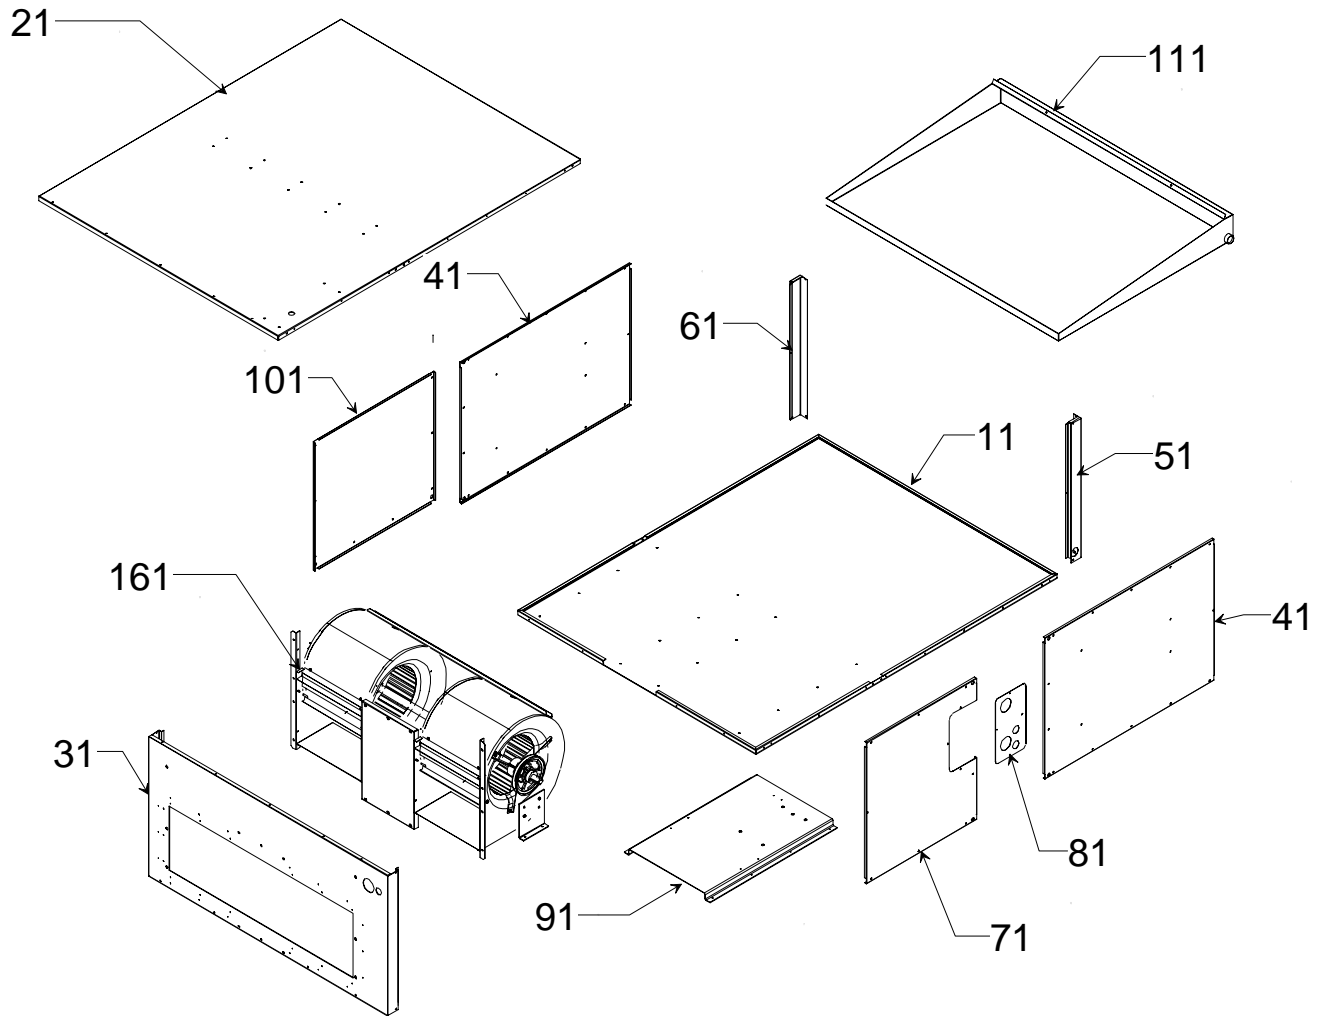

Sheet Metal and Blower

Sheet Metal and Blower

Ref. Part No:	No:	Description:	Ref. Part No:	No:	Description:

Image 1:

11	2190000FS	LEFT SIDE PANEL INSUL. ASM
21	2190001FS	RIGHT SIDE PANEL INSUL. ASM
31	2190002FS	TOP PANEL INSUL. ASM
41	2190003FS	LOWER ACCESS PANEL INSUL. ASM. (QTY 2)
51	2122003F	FRONT CORNER
61	2122002F	REAR CORNER
71	2190004FS	UPPER ACCESS PANEL INSUL. ASM.
81	2190006FS	BLOCK-OFF PANEL INSUL. ASM.
81	2190007FS	BLOWER PLATE / INSUL (M3, M4)
91	2124001F	SUPPORT PLATE
101	2190005FS	REAR PANEL INSUL. ASM.
111	2102000FS	DRAIN PAN ASSEMBLY
161	2100500FS	BLOWER ASSEMBLY 11" X 10" (M1, M3)
161	2100501FS	BLOWER ASSEMBLY 11" X 10" (M2, M4)

Expanded Model Nomenclature

M1 - AR090
M2 - AR120
M3 - AR90F
M4 - AR120F