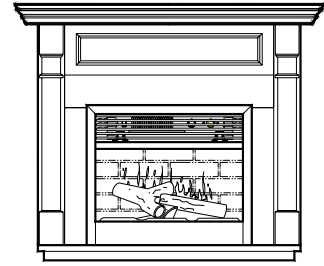

TROUBLESHOOTING GUIDE

HEATER (CONTINUED)

Problem	Cause	Solution	Service Manual Reference
Heater fan runs continuously	Loose wiring	Trace wiring in unit	Page 9
	Defective heater on/off switch	Replace heater on/off switch	Page 17
	Defective heater assembly	Replace heater assembly	Page 18

NOISE

Problem	Cause	Solution	Service Manual Reference
Excessive noise with the heater on	Dirty blower assembly	Clean blower assembly	
	Defective blower assembly	Replace heater assembly	Page 18
Grinding or excessive noise with the heater off	Moving flame rod hitting or rubbing against internal components	Flame rod replacement	Page 15
	Defective flame motor	Replace flame motor	Page 15