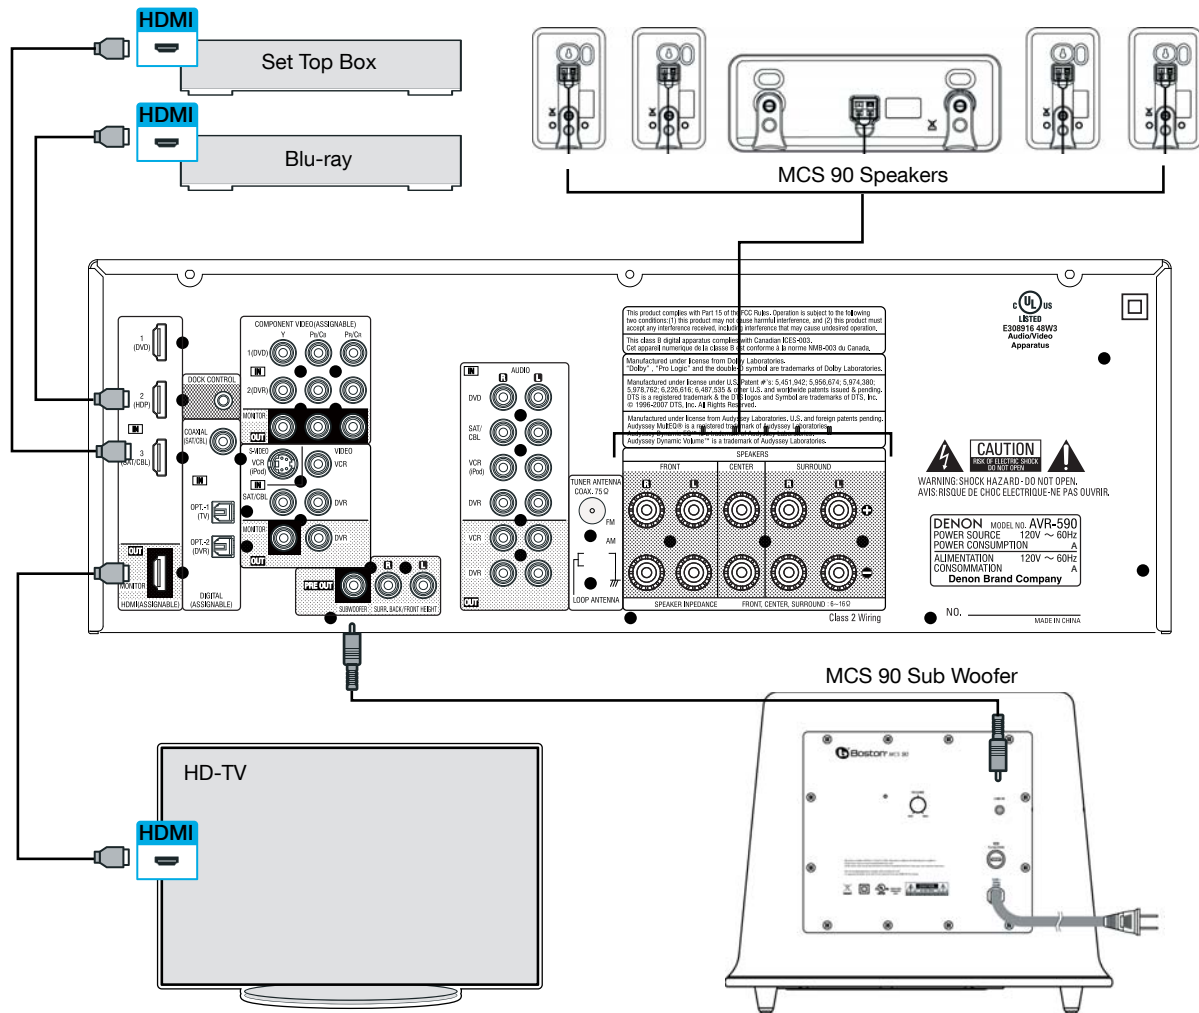

AVR-590 Input / Output Terminals:		
IN	HDMI	x 3
	Component	x 2
	S-Video	x 1
	Composite (Front x1)	x 4
	Analog Audio (Front x1)	x 5
	Digital OPTICAL	x 2
	Digital COAXIAL	x 1
OUT	HDMI Monitor	x 1
	Component Monitor	x 1
	Composite Monitor	x 1
	REC	x 1
	Analog Audio REC	x 2
	Audio PRE out (SBL/SBR/SW)	x 3
Others	Dock Control Port	x 1
	FM Tuner Antenna	x 1
	AM Tuner Antenna	x 1

AVR-590 Main Specifications:	
Power amplifier section	
Rated output	*THD figures are power amp stage values.
Front L/R	110 W + 110 W (6 ohms, 1 kHz, THD 0.7%)
	75 W + 75 W (8 ohms, 20Hz - 20kHz, THD 0.08 %)
Center	110 W (6 ohms, 1 kHz, THD 0.7%)
	75 W (8 ohms, 20Hz - 20kHz, THD 0.08 %)
Surround L/R	110 W + 110 W (6 ohms, 1 kHz, THD 0.7%)
	75 W + 75 W (8 ohms, 20Hz - 20kHz, THD 0.08 %)
Preamplifier section	
Input sensitivity/impedance	200 mV / 47 kΩ/kohms
Frequency response	10 Hz ~ 100 kHz — +1, -3 dB (DIRECT mode)
S/N Ratio	98 dB (IHF-A weighted, DIRECT mode)
General	
Power supply	AC 120 V, 60 Hz
Dimensions (W x H x D)	434 x 171 x 377 mm 17-3/32" x 6-47/64" x 14-27/32"
Weight	(10.8 kg) (23lbs 13oz)

MCS 90 Main Specifications:	
Satellite Speakers	
Nominal Impedance	8 ohms.
Dimensions (WxHxD)	113 x 93 x 189 mm 4 3/8" x 4 11/16" x 7 3/8"
Weight	1.14 kg, 2.5 lbs / each
Center Speaker	
Nominal Impedance	8 ohms
Dimensions (WxHxD)	321 x 95 x 145 mm 12 5/8" x 3 3/4" x 5 11/16"
Weight	2.1kg, 4.6 lbs
Subwoofer	
Power supply	AC 120 V, 60 Hz
Dimensions (WxHxD)	390 x 324 x 390 mm 15 3/8" x 12 3/4" x 15 3/8"
Weight	10.3kg, 22.7 lbs

DHT-590BA Connections

*HDMI cables are not included