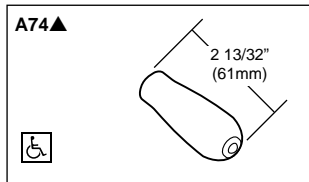

Submitted Model No.: _____
 Specific Features: _____

▲ Designate proper finish suffix

DELTA

TUB AND SHOWER JETTED SHOWER™ TRIM

- Innovations® Collection
- Shower Only

STANDARD SPECIFICATIONS:

- Monitor® 18 Series pressure balanced bath mixing valve with Scald-Guard®.
- Maintains a balanced pressure of hot and cold water even when a valve is turned on or off elsewhere in the system.
- Must also order R18222 Jetted Shower XO™ or R18224 Jetted Shower™ rough valve body.
- Back to back installation capability.
- Lever volume control handle; temperature adjustment dial.
- Red and Blue graphics indicate hot/cold temperature adjustment.
- Field adjustable to limit handle rotation into hot water zone.
- Maximum dial rotation adjustable between 90° and 180°.
- All parts are replaceable from the front of the valve.
- Adjusts for up to 1" wall thickness.