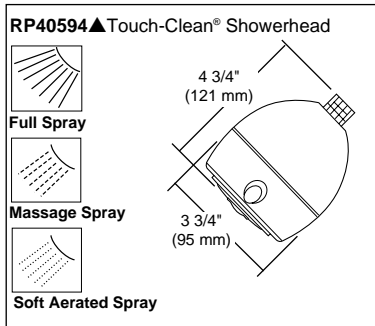

Submitted Model No.: _____
 Specific Features: _____

▲ Designate proper finish suffix

DELTA

TUB AND SHOWER JETTED SHOWER™ TRIM

- Innovations® Collection
- Shower Only

STANDARD SPECIFICATIONS:

- Monitor® 18 Series pressure balanced bath mixing valve with Scald-Guard®.
- Maintains a balanced pressure of hot and cold water even when a valve is turned on or off elsewhere in the system.
- Must also order R18222 Jetted Shower XO™ or R18224 Jetted Shower™ rough valve body.
- Back to back installation capability.
- Lever volume control handle; temperature adjustment dial.
- Red and Blue graphics indicate hot/cold temperature adjustment.
- Field adjustable to limit handle rotation into hot water zone.
- Maximum dial rotation adjustable between 90° and 180°.
- All parts are replaceable from the front of the valve.
- Adjusts for up to 1" wall thickness.