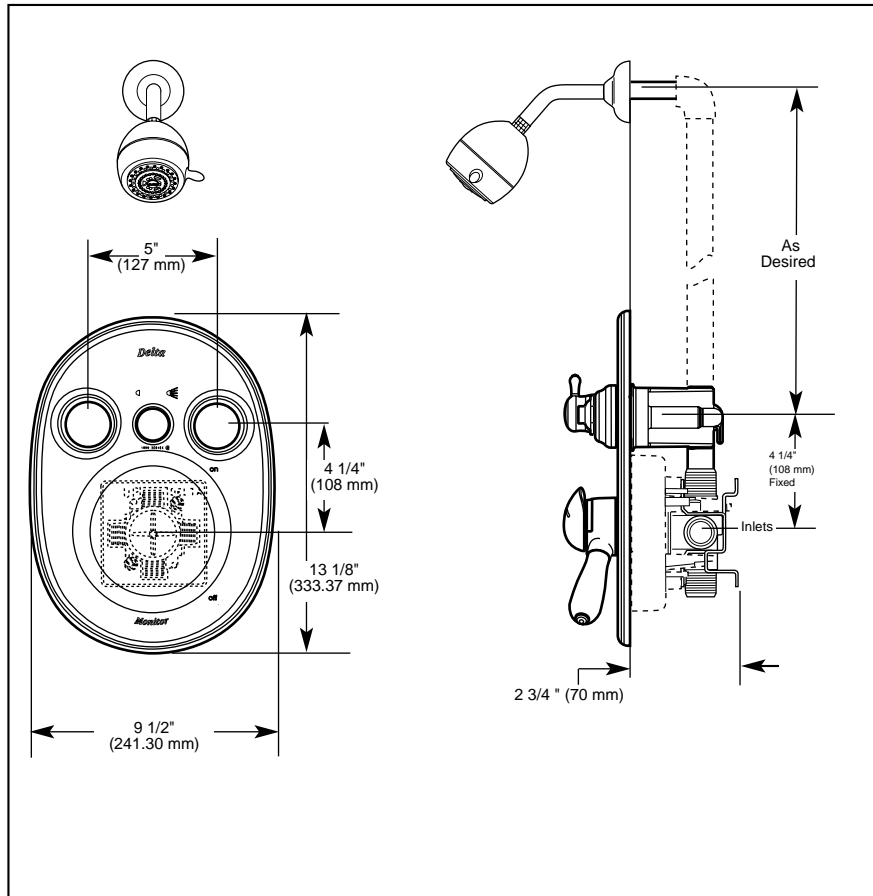

Submitted Model No.: _____
 Specific Features: _____

▲ Designate proper finish suffix

DELTA

TUB AND SHOWER JETTED SHOWER™ TRIM

- Innovations® Collection
- Shower Only

STANDARD SPECIFICATIONS:

- Monitor® 18 Series pressure balanced bath mixing valve with Scald-Guard®.
- Maintains a balanced pressure of hot and cold water even when a valve is turned on or off elsewhere in the system.
- Must also order R18222 Jetted Shower XO™ or R18224 Jetted Shower™ rough valve body.
- Back to back installation capability.
- Lever volume control handle; temperature adjustment dial.
- Red and Blue graphics indicate hot/cold temperature adjustment.
- Field adjustable to limit handle rotation into hot water zone.
- Maximum dial rotation adjustable between 90° and 180°.
- All parts are replaceable from the front of the valve.
- Adjusts for up to 1" wall thickness.

COMPLETE VALVE COMPLIES WITH:

- ASME A112.18.1 / CSA B125.1
- ASSE 1016
- ☑ Indicates ADA compliance to ICC/ANSI A117.1
- CSA Certified
- IAPMO Listed

55 E. 111th Street, Indianapolis, Indiana 46280
 395 Matheson Blvd. E., Mississauga, ON L4Z 2H2
 © 2008 Masco Corporation of Indiana