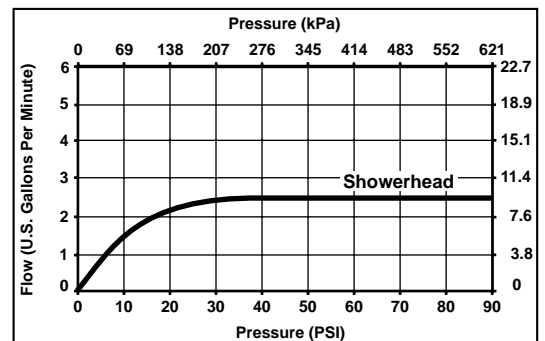

COMPLETE VALVE COMPLIES WITH:

- ASME A112.18.1 / CSA B125.1
- ASSE 1016
- ☑ Indicates ADA compliance to ICC/ANSI A117.1
- CSA Certified
- IAPMO Listed