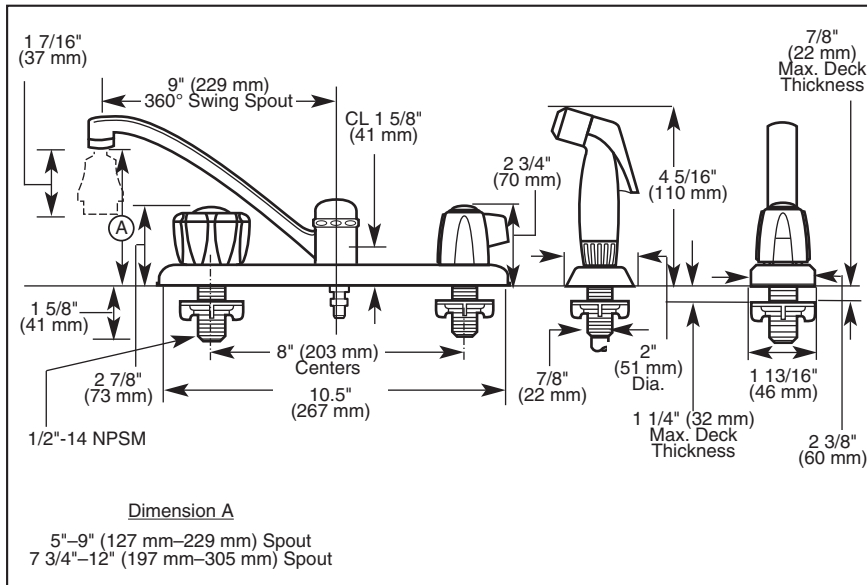

Submitted Model No.: _____

Specific Features: _____

KITCHEN FAUCETS

- Classic Series
- Two Handle Deck Mount
- 3 and 4 Hole Sink Applications

STANDARD SPECIFICATIONS:

- Solid brass fabricated body.
- 8" (203 mm) centers.
- 9" (229 mm) long spout swings 360°.
- Hot and cold stems are interchangeable.
- Control mechanism shall be of the rotating cylinder type with stainless steel plate and 180° rotation, with replaceable non-metallic seats operating in stainless steel lined sockets.
- 1/2"-14 NPSM threaded male inlet shanks.
- Models 2400, 2402 and 2402-LHP Series with spray attachment have anti-siphon device as integral part of valve body.
- Quick Snap® vegetable sprayer hose installation on models 2400, 2402 and 2402-LHP series.