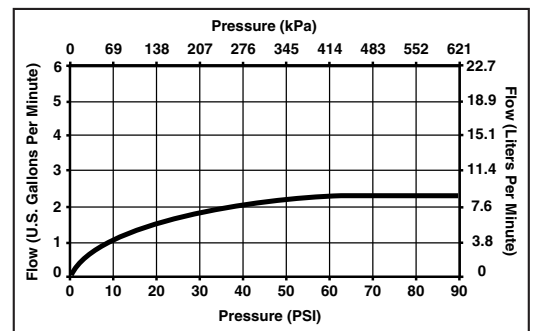

Available LHP Handle Options ▲ Specify Finish

Available LHP Handle Accent Options

COMPLIES WITH:

- ASME A112.18.1 / CSA B125.1
- Indicates compliance to ICC/ANSI A117.1
- "LF" suffix indicates model is verified to <0.25% Pb average wetted surface regulation