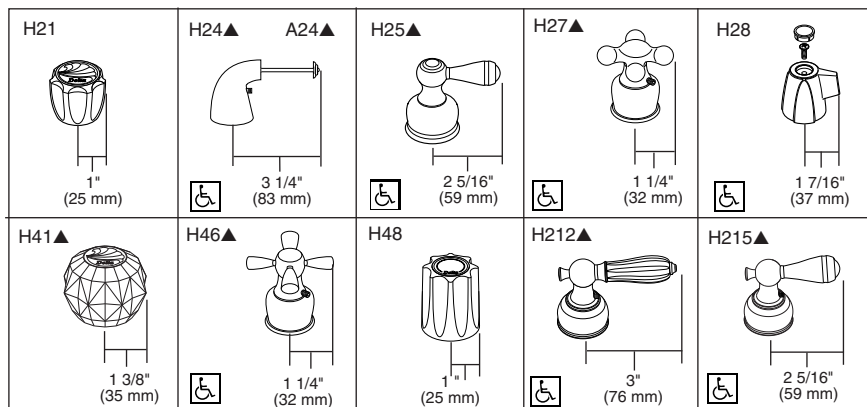

Available LHP Handle Options ▲ Specify Finish

Available LHP Handle Accent Options

COMPLIES WITH:

- ASME A112.18.1 / CSA B125.1
- Indicates compliance to ICC/ANSI A117.1
- "LF" suffix indicates model is verified to <0.25% Pb average wetted surface regulation