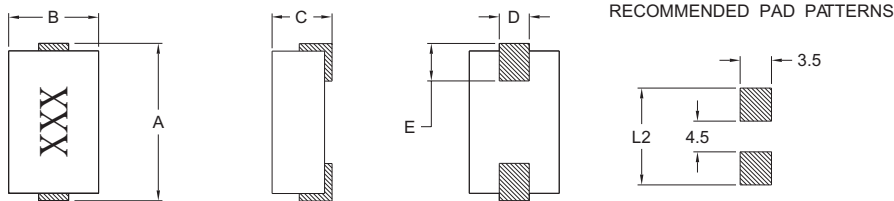

SMT Power Inductor

HCB1050B Type

Features

- RoHS compliant.
- Small size, low profile, SMD type.
- Magnetic shielded, suitable for high density mounting..
- High energy storage and low DCR.
- Provided with embossed carrier tape packing.
- Ideal for power source circuits, DC-DC converter, DC-AC inverters inductor applications.

Mechanical Dimension :

UNIT : mm/inch
 B = 7.0 / 0.276 Max.
 D = 2.5 / 0.098
 E = 2.0 / 0.079

Electrical Characteristics : At 25°C: 100KHz, 1V

PART NO.	L ¹ (nH)	Li (nH) Min.	DCR (mΩ) MAX	I _{sat} ² (A dc)	I _{rms} ³ (A dc)	A (mm) MAX	C (mm) MAX	L2 (mm) MAX
HCB1050B-800	80	64	0.40	81	37	10.0	5.0	10.5
HCB1050B-900	90	72	0.40	72	37	10.0	5.0	10.5
HCB1050B-101	100	80	0.40	65	37	10.0	5.0	10.5
HCB1050B-121	125	90	0.40	54	37	10.0	5.0	10.5
HCB1050B-151	160	115	0.40	44	37	10.0	5.0	10.5
HCB1050B-201	210	151	0.40	32	37	10.0	5.0	10.5
HCB1050B-800L	80	64	0.245±10%	81	47	10.4	5.2	10.9
HCB1050B-900L	90	72	0.245±10%	72	47	10.4	5.2	10.9
HCB1050B-101L	100	80	0.245±10%	65	47	10.4	5.2	10.9
HCB1050B-121L	125	90	0.245±10%	54	47	10.4	5.2	10.9
HCB1050B-151L	160	115	0.245±10%	44	47	10.4	5.2	10.9
HCB1050B-201L	210	151	0.245±10%	32	47	10.4	5.2	10.9