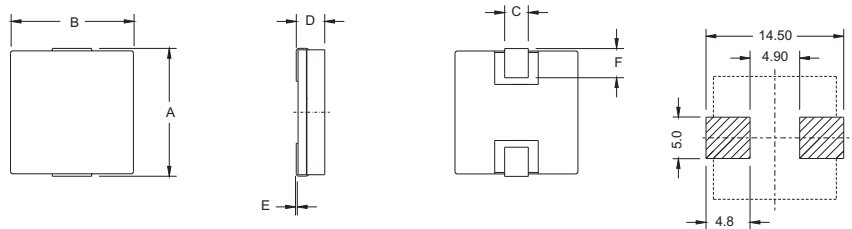

SMT Power Inductor

HAH1378 Type

Features

- RoHS compliant.
- Low profile (7.8mm max. height) SMD type.
- Magnetically shielded, suitable for high density mounting.
- High energy storage and low DCR.
- Provided with embossed carrier tape packing.
- Ideal for power source circuits, DC-DC converter, DC-AC inverters inductor application.
- In addition to the standard versions shown here, customized inductors are available to meet your exact requirements.

Mechanical Dimension:

RECOMMENDED PAD PATTERNS

UNIT : mm / inch
 A = 13.0 ± 0.5 / 0.512 ± 0.020
 B = 12.7 ± 0.4 / 0.500 ± 0.016
 C = 2.40 / 0.094
 D = 7.80 / 0.307 Max.
 E = 0.03 / 0.001
 F = 3.00 / 0.118

Electrical Characteristics: At 25°C: 100KHz, 1V

| PART NO. | Lo ¹ (uH) | Li (uH) ± 20% | DCR (mΩ) MAX | Isat ² (Adc) |
|--------------|-------------------------|------------------|-----------------|----------------------------|
| HAH1378-0R8 | 0.80 | 0.70 | 1.20 | 40 |
| HAH1378-1R2 | 1.20 | 1.00 | 1.80 | 32 |
| HAH1378-2R0 | 2.00 | 1.60 | 2.90 | 20 |
| HAH1378-2R5 | 2.50 | 2.00 | 3.00 | 22 |
| HAH1378-3R6 | 3.60 | 2.80 | 4.30 | 16 |
| HAH1378-4R7 | 4.70 | 3.70 | 4.70 | 12 |
| HAH1378-6R0 | 6.00 | 4.80 | 9.20 | 12 |
| HAH1378-7R3 | 7.30 | 5.80 | 10.00 | 12 |
| HAH1378-8R8 | 8.80 | 7.00 | 11.00 | 9 |
| HAH1378-10R4 | 10.40 | 8.30 | 12.00 | 8 |