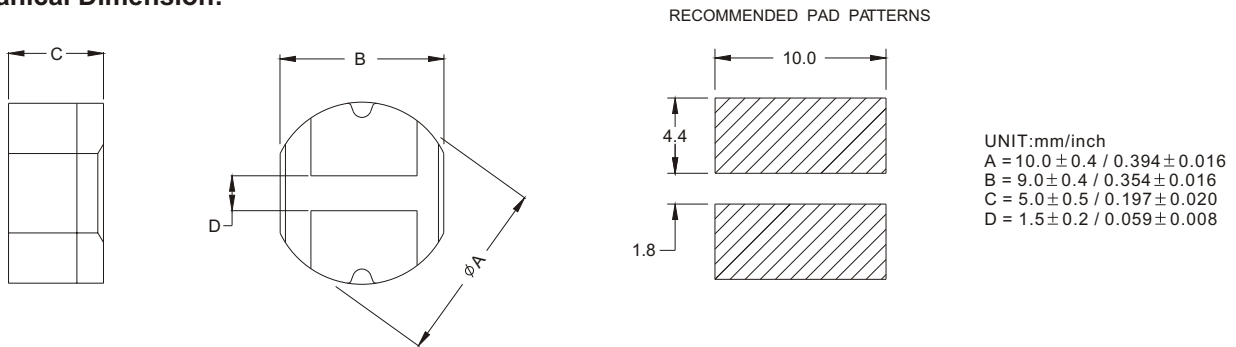

SMT Power Inductor

SIR106 Type

Features

- RoHS compliant.
- Low profile (5.5mm max. height) SMD type.
- Magnetically shielded.
- Self-leads, suitable for high density mounting.
- High energy storage and low DCR.
- Provided with embossed carrier tape packing.
- Ideal for power source circuits, DC-DC converter, DC-AC inverters inductor applications.
- In addition to the standard versions shown here, customized inductors are available to meet your exact requirements.

Mechanical Dimension:

Electrical Characteristics: 25°C, 10~82uH 100KHz, 0.1V. 100~470uH 1KHz, 1V.

PART NO.	L ¹ (uH)	DCR (Ω) MAX	I _{rated} ² (Adc)
SIR106 - 100	10	0.06	2.06
SIR106 - 120	12	0.07	1.94
SIR106 - 150	15	0.07	1.72
SIR106 - 180	18	0.08	1.58
SIR106 - 220	22	0.08	1.42
SIR106 - 270	27	0.10	1.32
SIR106 - 330	33	0.11	1.16
SIR106 - 390	39	0.12	1.10
SIR106 - 470	47	0.14	1.00
SIR106 - 560	56	0.19	0.93
SIR106 - 680	68	0.21	0.85
SIR106 - 820	82	0.28	0.79
SIR106 - 101	100	0.34	0.72
SIR106 - 121	120	0.37	0.63
SIR106 - 151	150	0.51	0.55
SIR106 - 181	180	0.57	0.50
SIR106 - 221	220	0.78	0.47
SIR106 - 271	270	0.87	0.41
SIR106 - 331	330	1.20	0.37
SIR106 - 391	390	1.34	0.35
SIR106 - 471	470	1.50	0.33