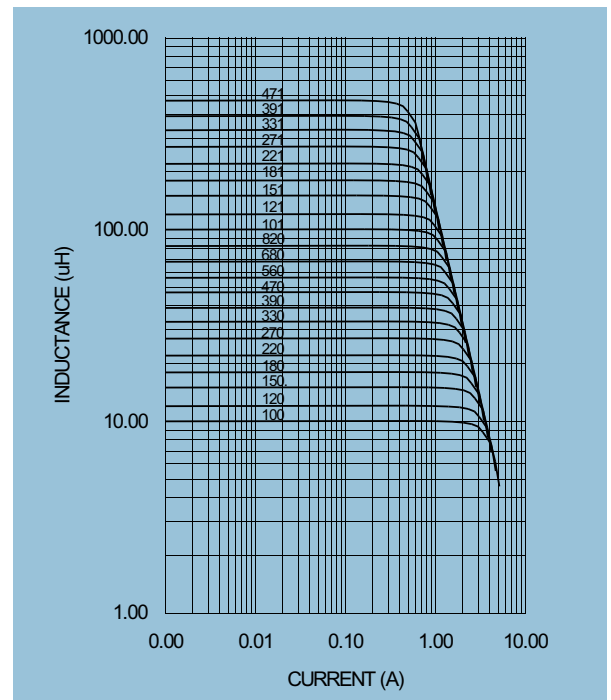

SMT Power Inductor

SIR106 Type

Features

- RoHS compliant.
- Low profile (5.5mm max. height) SMD type.
- Magnetically shielded.
- Self-leads, suitable for high density mounting.
- High energy storage and low DCR.
- Provided with embossed carrier tape packing.
- Ideal for power source circuits, DC-DC converter, DC-AC inverters inductor applications.
- In addition to the standard versions shown here, customized inductors are available to meet your exact requirements.

Mechanical Dimension:

Electrical Characteristics: 25°C, 10~82uH 100KHz, 0.1V. 100~470uH 1KHz, 1V.

PART NO.	L ¹ (uH)	DCR (Ω) MAX	I _{rated} ² (Adc)
SIR106 - 100	10	0.06	2.06
SIR106 - 120	12	0.07	1.94
SIR106 - 150	15	0.07	1.72
SIR106 - 180	18	0.08	1.58
SIR106 - 220	22	0.08	1.42
SIR106 - 270	27	0.10	1.32
SIR106 - 330	33	0.11	1.16
SIR106 - 390	39	0.12	1.10
SIR106 - 470	47	0.14	1.00
SIR106 - 560	56	0.19	0.93
SIR106 - 680	68	0.21	0.85
SIR106 - 820	82	0.28	0.79
SIR106 - 101	100	0.34	0.72
SIR106 - 121	120	0.37	0.63
SIR106 - 151	150	0.51	0.55
SIR106 - 181	180	0.57	0.50
SIR106 - 221	220	0.78	0.47
SIR106 - 271	270	0.87	0.41
SIR106 - 331	330	1.20	0.37
SIR106 - 391	390	1.34	0.35
SIR106 - 471	470	1.50	0.33

1. Tolerance of inductance: ±20% for 10~27uH, ±15% for 33~82uH, ±10% for 100~470.
2. I_{rated} is the DC current which cause the inductance drop 10% typical of its nominal inductance without current and the surface temperature of the part increase less than 45°C.
3. Operating temperature : -20°C to 105°C (including self-temperature rise).