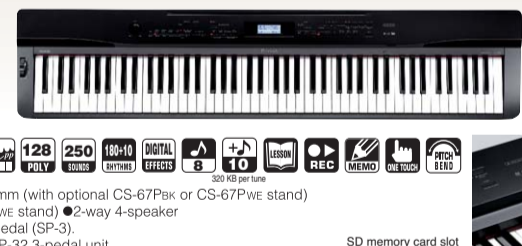

NEW

PX-330BK Black metallic finish

Versatile digital piano that supports a wide range of playing styles

PX-410R

- 88 KEYS
- 128 POLY
- 32 SOUNDS
- 670+220 TONES
- 168+10 EFFECTS
- DIGITAL EFFECTS
- 152
- 10
- LESSON
- REC
- MEMO
- ONE TOUCH
- PHOTO BEAD