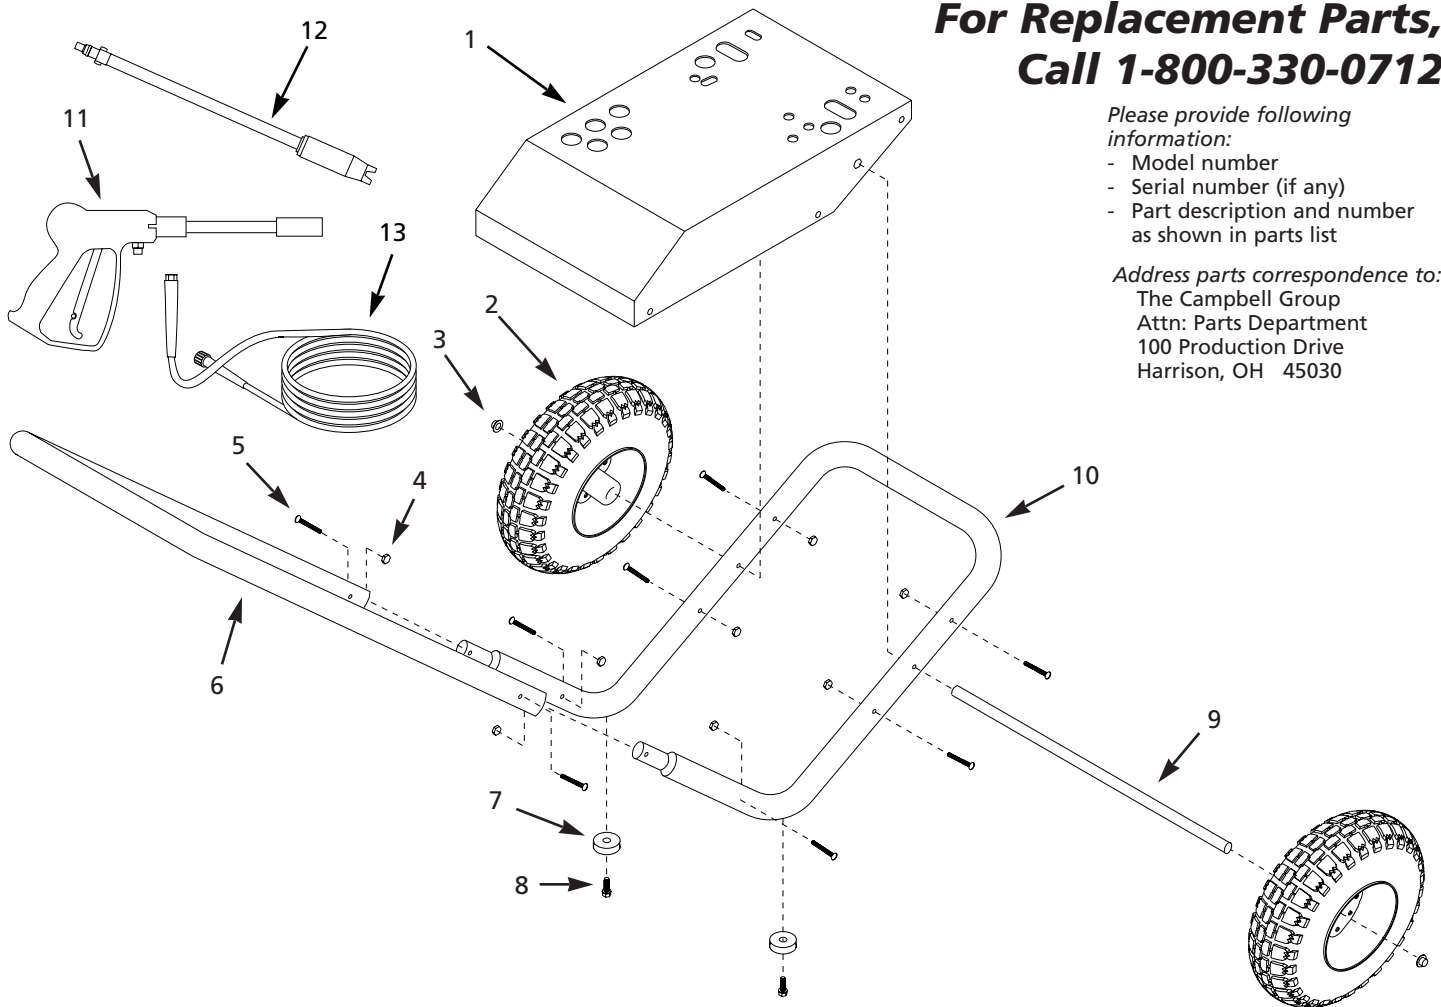

**For Replacement Parts,
Call 1-800-330-0712**

Please provide following information:

- Model number
- Serial number (if any)
- Part description and number as shown in parts list

Address parts correspondence to:

The Campbell Group
Attn: Parts Department
100 Production Drive
Harrison, OH 45030

Ref. No.	Description	Part No. for Models:				Qty.
		PW2020	PW2212 PW2220	PW2619, PW3018 PW3019, PW3020	PW3021 PW3221 PW3521	
1	Base plate	PM038200AV	PM038200AV	PM038200AV	PM038200AV	1
2	Pneumatic wheel	PM041000AV	PM041000AV	PM041000AV	PM041000AV	2
3	Pushnut	AL066300AV	AL066300AV	AL066300AV	AL066300AV	2
4	5/16-18 Nut	PM031100AV	PM031100AV	PM031100AV	PM031100AV	8
5	5/16-18 Rounded square neck bolt	MJ101206AV	MJ101206AV	MJ101206AV	MJ101206AV	8
6	Handle	PM038400AV	PM038400AV	PM038400AV	PM038400AV	1
7	Rubber bumper	AL062300AV	AL062300AV	AL062300AV	AL062300AV	2
8	1/4-20 x 3/4 Self-tapping screw	MJ102100AV	MJ102100AV	MJ102100AV	MJ102100AV	2
9	Axle rod	PM038600AV	PM038600AV	PM038600AV	PM038600AV	1
10	Frame	PM038500AV	PM038500AV	PM038500AV	PM038500AV	1
11	Gun	PM005130AV	PM005130AV	PM005130AV	PM005130AV	1
12	Lance	PM005116AV	PM035110AV	PM035130AV	PM035120AV	1
13	Hose	PM005001AV	PM005001AV	PM005001AV	PM005003AV	1