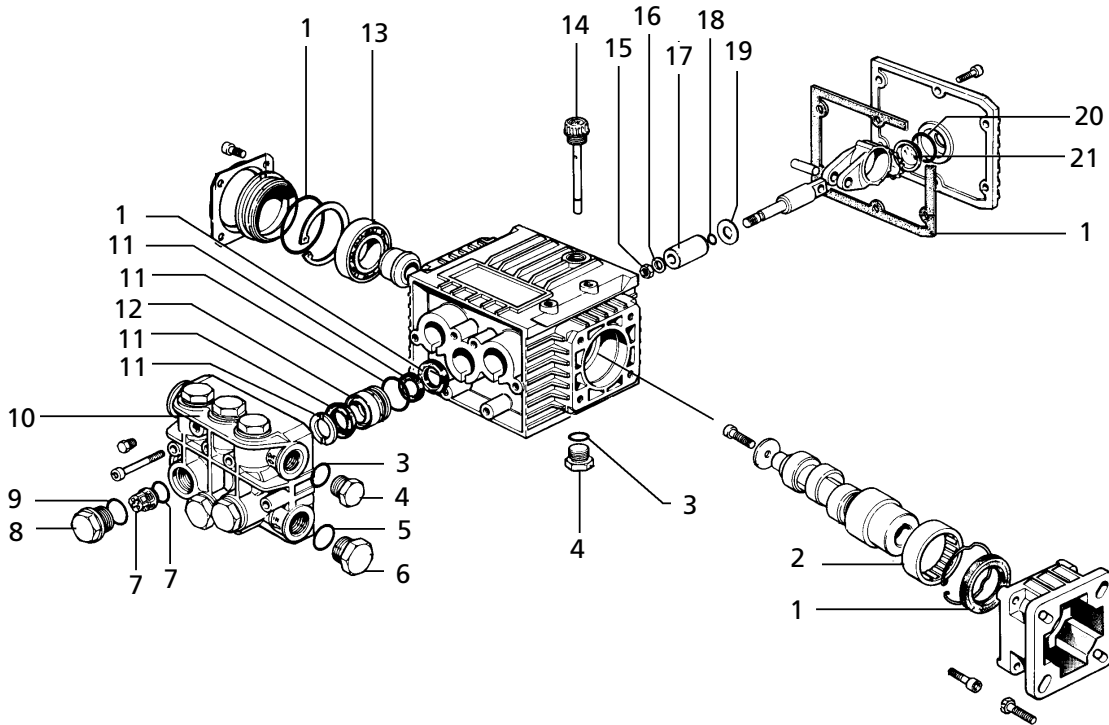

Address parts correspondence to:

The Campbell Group  
Attn: Parts Department  
100 Production Drive  
Harrison, OH 45030

Ref. No.	Description	Part No. for Models:				Qty.
		PW2020	PW2212 PW2220	PW2619, PW3018 PW3019, PW3020	PW3021 PW3221 PW3521	
1	Base plate	PM038200AV	PM038200AV	PM038200AV	PM038200AV	1
2	Pneumatic wheel	PM041000AV	PM041000AV	PM041000AV	PM041000AV	2
3	Pushnut	AL066300AV	AL066300AV	AL066300AV	AL066300AV	2
4	5/16-18 Nut	PM031100AV	PM031100AV	PM031100AV	PM031100AV	8
5	5/16-18 Rounded square neck bolt	MJ101206AV	MJ101206AV	MJ101206AV	MJ101206AV	8
6	Handle	PM038400AV	PM038400AV	PM038400AV	PM038400AV	1
7	Rubber bumper	AL062300AV	AL062300AV	AL062300AV	AL062300AV	2
8	1/4-20 x 3/4 Self-tapping screw	MJ102100AV	MJ102100AV	MJ102100AV	MJ102100AV	2
9	Axle rod	PM038600AV	PM038600AV	PM038600AV	PM038600AV	1
10	Frame	PM038500AV	PM038500AV	PM038500AV	PM038500AV	1
11	Gun	PM005130AV	PM005130AV	PM005130AV	PM005130AV	1
12	Lance	PM005116AV	PM035110AV	PM035130AV	PM035120AV	1
13	Hose	PM005001AV	PM005001AV	PM005001AV	PM005003AV	1

### Pump for Models PW202000LE, PW221200LE, PW222000LE

Ref. No.	Description	Part No.	Qty.	Ref. No.	Description	Part No.	Qty.
1	Kit, oil seals	PM041610SV	Kit	12	Guide, 15 dia. piston	PM041630SV	3
2	Bearing, ring 4516	PM041560SV	1	13	Bearing, 25 x 52 x 15	PM041620SV	1
3	O-ring, 14 x 1.78	PM041470SV	3	14	Plug, oil cap	PM041550SV	1
4	Bolt, 3/8 G oil drain	PM041570SV	2	15	Nut, M8	PM041640SV	3
5	O-ring, 17.5 x 2	PM041400SV	1	16	Washer, 8 x 13 x 0.5	PM041650SV	3
6	Bolt, 1/2 G plug	PM041720SV	1	17	Piston, 15 dia.	PM041660SV	3
7	Kit, valve	PM041430SV	Kit	18	O-ring, 4.48 x 1.78	PM041530SV	3
8	Bolt, valve	PM041580SV	6	19	Spacer disc	PM041670SV	3
9	O-ring, 17.86 x 2.62	PM041420SV	6	20	O-ring, 22.24 x 2.62	PM041680SV	1
10	Head, brass pump	PM041590SV	1	21	Indicator, oil	PM041690SV	1
11	Kit, water seals	PM041600SV	Kit				