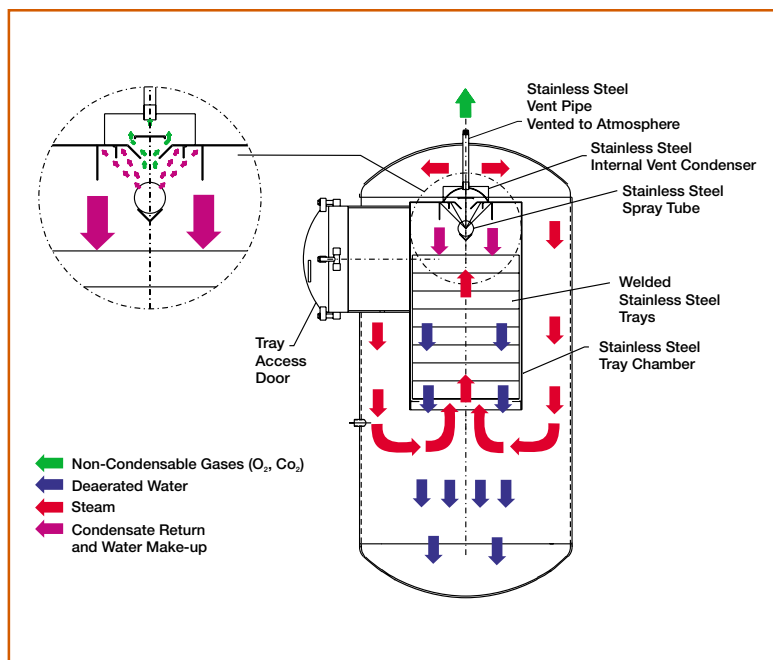

Construction Features

- Constructed to ASME Section VIII, Division I for 50 PSIG
- Completely packaged with pumps and controls
- Standard 10 minutes deaerated water storage
- All internal surfaces that contact undeaerated water are constructed of type 304L stainless steel
- Internal direct contact vent condenser for minimum steam loss
- 2-stage deaeration

The Bryan "Low Profile" tray type deaerator is the industry leader in compact, space saving design. This series packs all of the same high performance design features as other Bryan tray type deaerators. The combination of the Bryan tray type deaerator and the industry's first true 1' NPSH pump has resulted in a true space saving unit.

The overall height saved is unparalleled.

All internal surfaces that come in contact with undeaerated water are constructed of type 304L stainless steel for long life and low maintenance. Tray assemblies are of welded construction and are also made of type 304L stainless steel.

Units are available with either simplex or duplex pumps, and a complete range of control options making this a total deaerator package for ease of installation.

Bryan Low Profile Vertical Tank Tray Type Deaerators