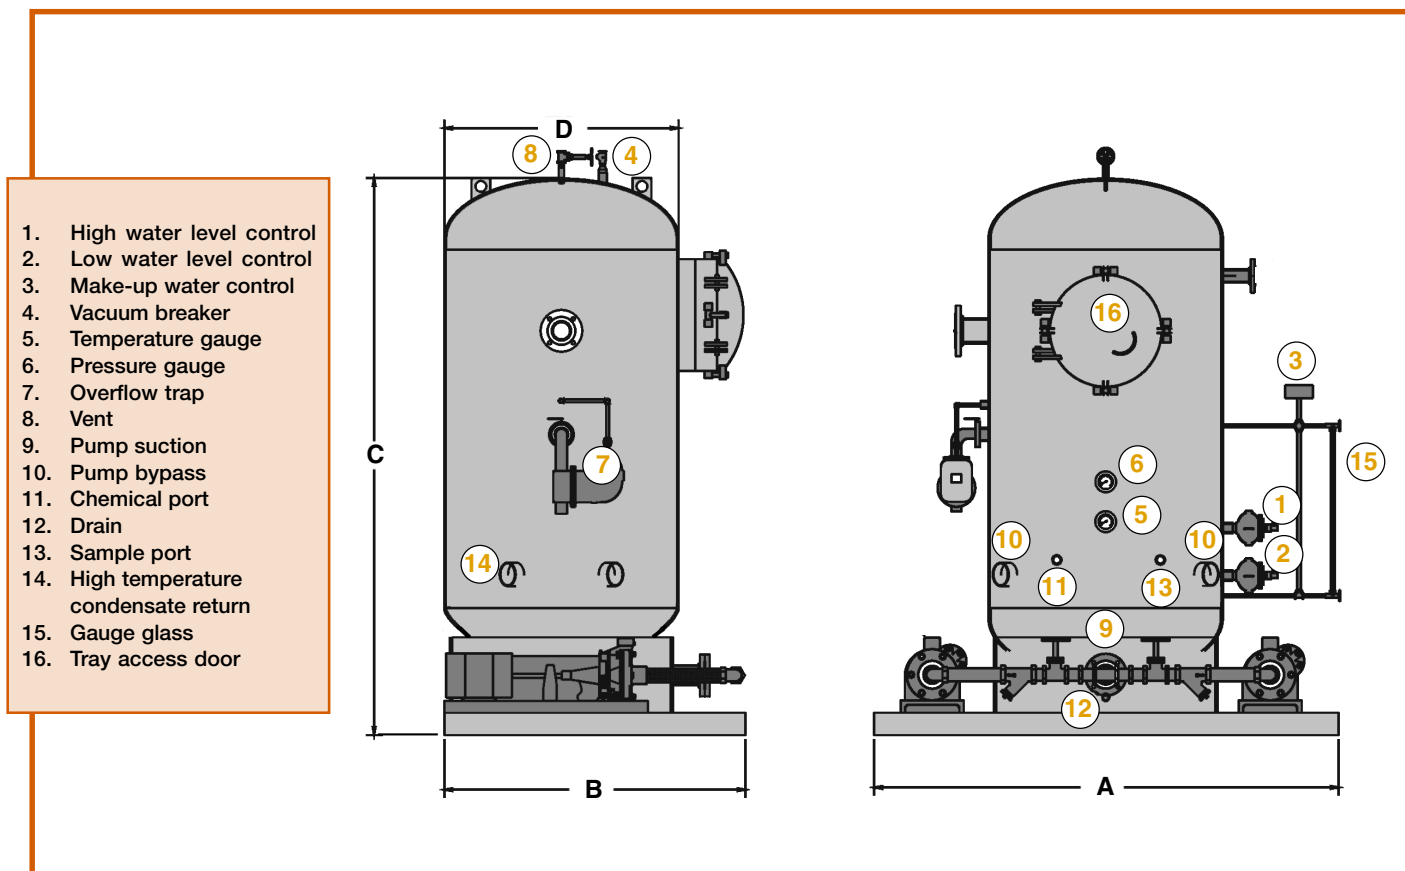

Bryan Low Profile Vertical Tank Tray Type Deaerators

Dimensions are for reference only and may change without notice. Consult factory for certified dimensions.

Specifications

Model	Capacity			Dimensions in inches (cm)			
	Pounds/hr (kg/h)	Boiler hp (kW)	Storage in gallons (liters)	A Overall length	B Overall width	C Overall height	D Tank diameter
LDTV-5	5,000 (2,268)	145 (1,422)	100 (378)	66 (168)	54 (137)	86 (218)	42 (107)
LDTV-10	10,000 (4,536)	290 (2,844)	200 (757)	66 (168)	54 (137)	103 (262)	42 (107)
LDTV-15	15,000 (6,804)	435 (4,267)	300 (1,136)	66 (168)	54 (137)	120 (305)	42 (107)
LDTV-20	20,000 (9,072)	580 (5,689)	400 (1,514)	84 (213)	72 (183)	108 (274)	60 (152)
LDTV-25	25,000 (11,340)	725 (7,111)	500 (1,893)	84 (213)	72 (183)	116 (295)	60 (152)
LDTV-30	30,000 (13,608)	870 (8,533)	600 (2,271)	84(213)	72 (183)	124 (315)	60 (152)
LDTV-35	35,000 (15,876)	1,014 (9,956)	700 (2,650)	96 (244)	84 (213)	125 (318)	72 (183)
LDTV-40	40,000 (18,144)	1,159 (11,378)	800 (3,028)	96 (244)	84 (213)	131 (333)	72 (183)
LDTV-45	45,000 (20,412)	1,304 (12,800)	900 (3,407)	96 (244)	84 (213)	141 (358)	72 (183)
LDTV-50	50,000 (22,680)	1,449 (14,222)	1,000 (3,785)	96 (244)	84 (213)	147 (373)	72 (183)
LDTV-60	60,000 (27,216)	1,739 (17,067)	1,200 (4,542)	96 (244)	84 (213)	157 (399)	72 (183)