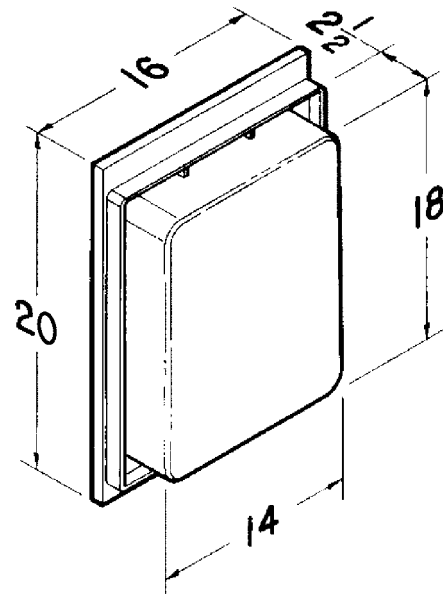

TYPICAL SPECIFICATION

Bathroom cabinet shall be Broan White Frame Model 313WH.

Recessed bathroom cabinet shall be of one-piece, injection-molded polystyrene construction with two fixed shatter-resistant shelves.

Float glass mirror shall have white finish molded frame. Door back shall be finished in white.

Cabinet shall have piano hinge.

Cabinet shall be reversible for left-hand or right-hand installation.