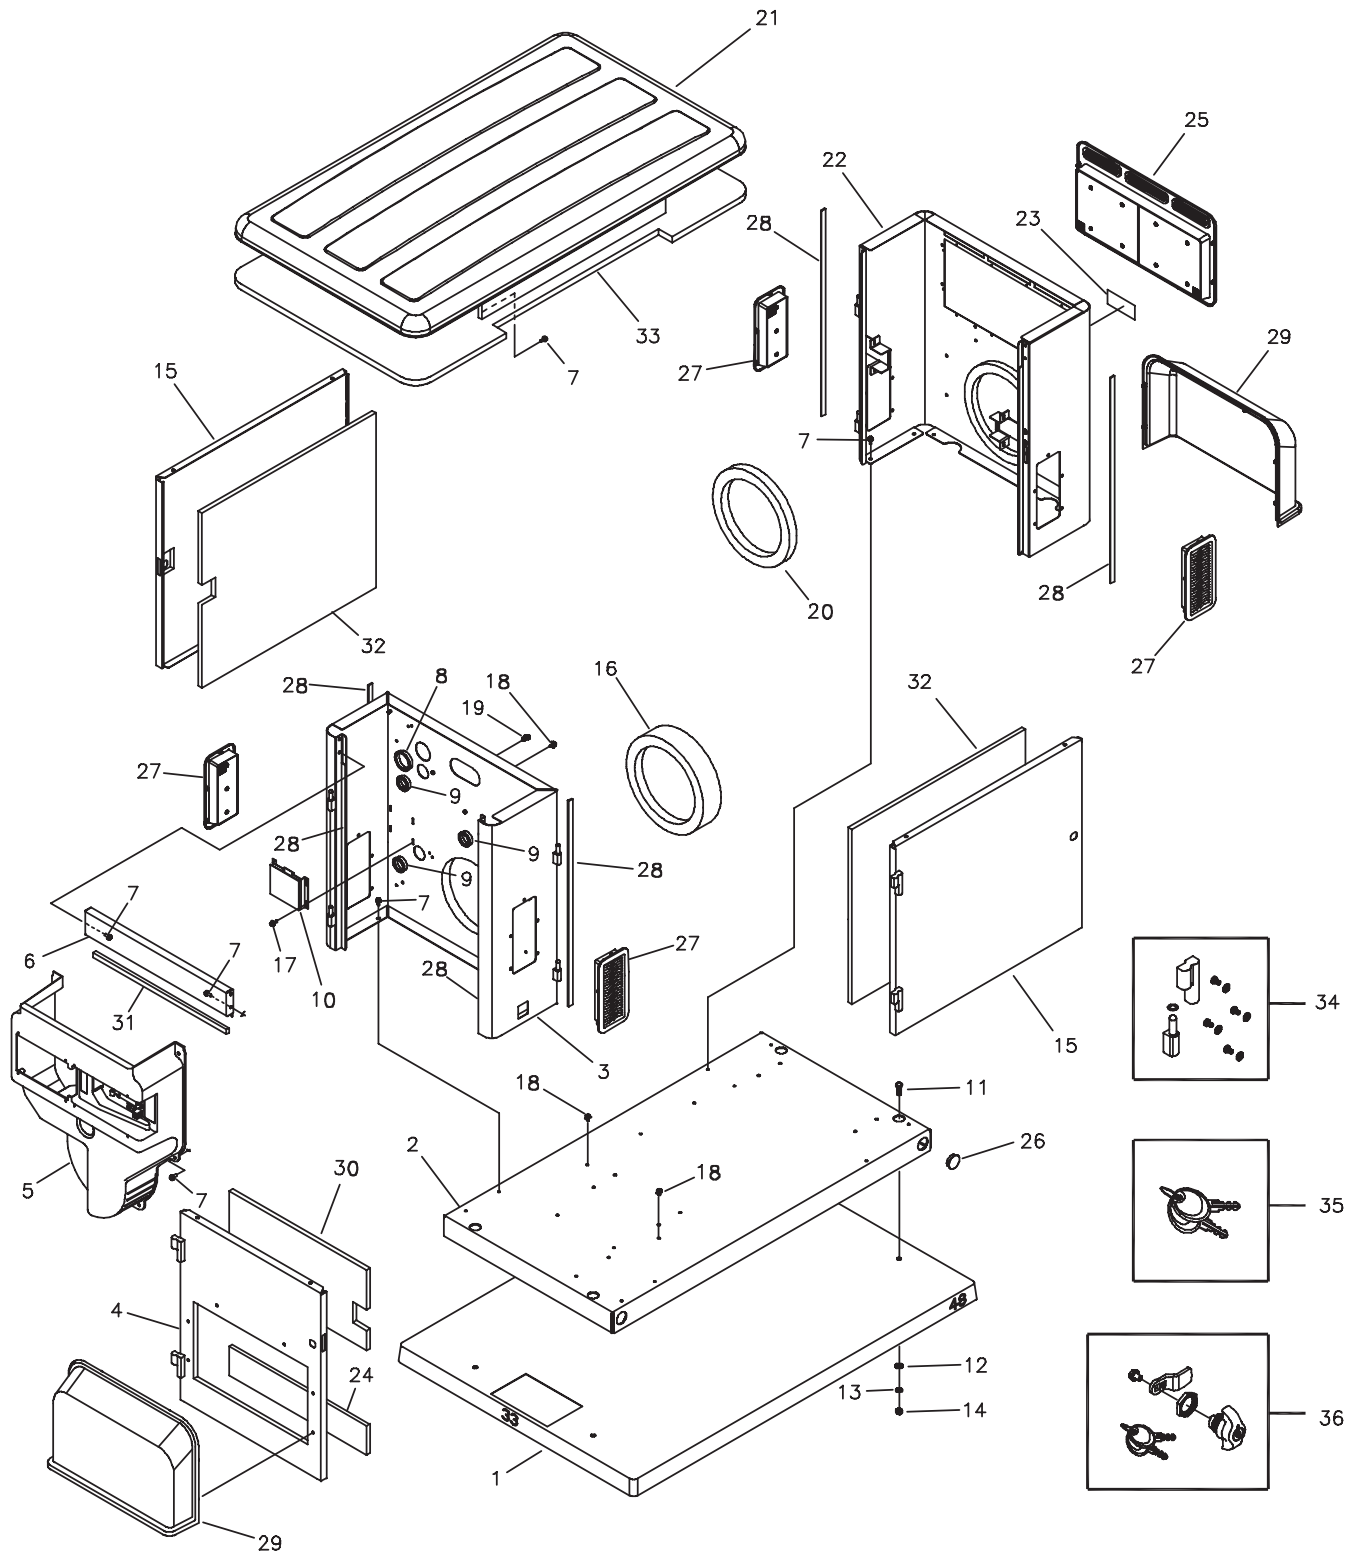

Illustrated Parts List - Main Unit

Item	Part #	Description	Item	Part #	Description
1	U203030GS	BASE, Mounting	48	186205GS	SWITCH, Oil Temp
2	187594GS	MOUNT, Vibration	49	194699GS	PLATE, Switch Oil Temp
3	24910GS	HHS, Trilobular 5/16 - 18 x 1/2	50	809743	SCREW
4	194683GS	SOLENOID, Gas Fuel	51	NSP	ASSY, Alternator (see page 7)
5	194829GS	FITTING, Coupling	53	193506GS	DECAL, Caution Hot Surface
6	194830GS	REGULATOR	54	809872	GASKET
7	195936GS	BRACKET, Mounting Solenoid	55	202885GS	MUFFLER
8	202382GS	FITTING, 3/4 Flare to 3/8 NPT	56	202884GS	BASE, Muffler Box
9	*	HHCS, M6 - 1.0 x 16	57	203533GS	KIT, Insulation, Muffler Box Base
10	*	HHCS, M6 - 1.0 x 30	58	56893GS	CRIMPTITE, 10 - 24 x 1/2
11	*	WASHER, 1/4 Lock	59	202988GS	ASSY, Bulkhead, Alternator End w/Insulation
12	*	NUT, M6 - 1.0	60	203534GS	KIT, Insulation, Muffler Box Top
13	B4300GS	HHS, Trilobular, 1/4 - 20 x 1/2	61	194682GS	COLLECTOR, Muffler Box
14	194818GS	BATTERY	62	202883GS	BOX, Muffler Top
15	185939UGS	WIRE-A, Black	63	192445GS	SCREW, 10 - 32 x 5/8
16	198913GS	KIT, Battery Hardware	64	*	WASHER, M6 Shakeproof
17	198593DGS	WIRE-A, Red	70	205397GS	DECAL, Requirements, Fuel
18	202958GS	TUBE, Air Cleaner	900	§ (202829)	ENGINE
19	B4995GS	HHS, Trilobular, 1/4-20 x 7/8	901	843644	FUEL HOSE
20	*	WASHER, Flat 5/16 - M8	902	843438	CLAMP
23	1723165SM	HOSE, Oil Drain	Items Not Illustrated		
24	186649GS	DECAL, Oil Drain	202826GS		MANUAL, Install
25	*	HHCS, 5/16 - 18 x 2.5 Full Thread	202827GS		MANUAL, Operator's
26	*	NUT, 5/16 - 18	MS3483		MANUAL, Engine
27	*	WASHER, Lock 5/16 - M8	204510GS		KIT, Manual/Accessory, HGS
28	186790CGS	WIRE	198810GS		PAINT, Touchup, HGS, Gray
29	*	HHCS, 5/16 - 18 x 2"	198811GS		PAINT, Touchup, 1/2 oz Bottle, Metallic Silver
30	*	HHCS, M12 - 1.75 x 35	B3518GS		CAP, Funnel Oil Bottle
31	*	WASHER, M12	202295GS		HOSE, Flex
32	B194685GS	SUPPORT, Engine/Alternator, Black	198866GS		KIT, Led Remote
33	202922GS	SCREEN	203438GS		KIT, Decals, Service
34	*	WASHER, Shakeproof Ext. M6-1/4	Optional Accessories		
35	185939WGS	WIRE, Ground	199475GS		PAINT, Touchup, Spray, Silver, 12oz
36	*	WASHER, 3/8 Lock	199474GS		PAINT, Touchup, Spray, Gray, 12oz
37	*	WASHER, Flat, 3/8 - M10	6030		KIT, Cold Weather (Includes Battery and Oil Warmers)
38	*	HHCS, 3/8 - 16 x 1	* - Items without part numbers are common fasteners and are available at local hardware stores.		
39	B198896GS	BRACKET, Mounting Alternator, Black	§ - Contact Engine Manufacturer		
40	202761GS	DUCT, Air			
41	*	SCREW, M5.8 x 10, Taptite			
42	*	WASHER, Lock 3/8			
43	*	SHCS, 3/8 - 16 x 1-1/4			
44	*	HHCS, 5/16 - 18 x 3/4			
45	B4300GS	HHS, Trilobular, 1/4 - 20 x 1/2			
46	*	PPHMS, 4-40 x 0.19			
47	*	WASHER, Lock #4			

Exploded View - Enclosure