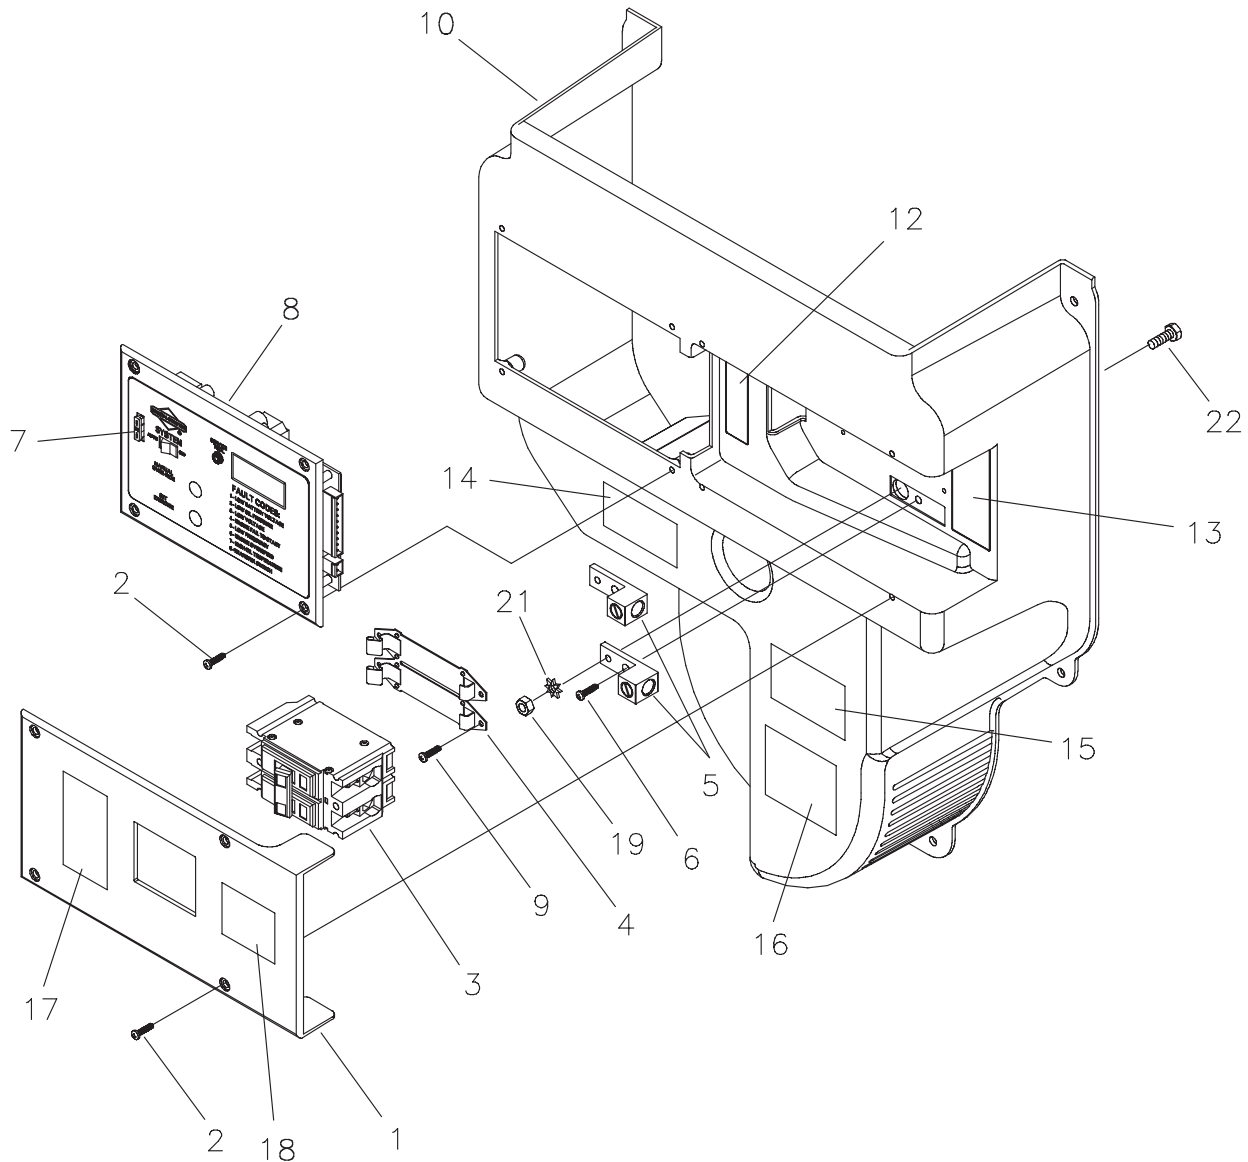

# Exploded View & Illustrated Parts List - Control Panel

Item	Part #	Description
1	198911GS	ASSY., Cover, Circuit Breaker w/ Decals
2	*	SCREW, 10 x 0.62, Plastite
3	202593GS	BREAKER, Circuit 100A, 2P
4	192770GS	BRACKET, Mounting Breaker
5	199011GS	LUG, Ground Connect
6	191991GS	BOLT, 1/4-10 x 1, Plastite
7	198573GS	FUSE, Auto Type 15 Amp
8	196655GS	ASSY., Control Panel
9	197492GS	SCREW, PT, M4 - 1.79 x 16.0
10	198910GS	ASSY., Duct, Engine Air w/ Decals
12	198549GS	DECAL, Terminal Block
13	198550GS	DECAL, Ground, Neutral
14	205393GS	DECAL, Warning, Outdoor Install
15	193297GS	DECAL, Caution, Standby
16	205392GS	DECAL, Warning, Auto Start