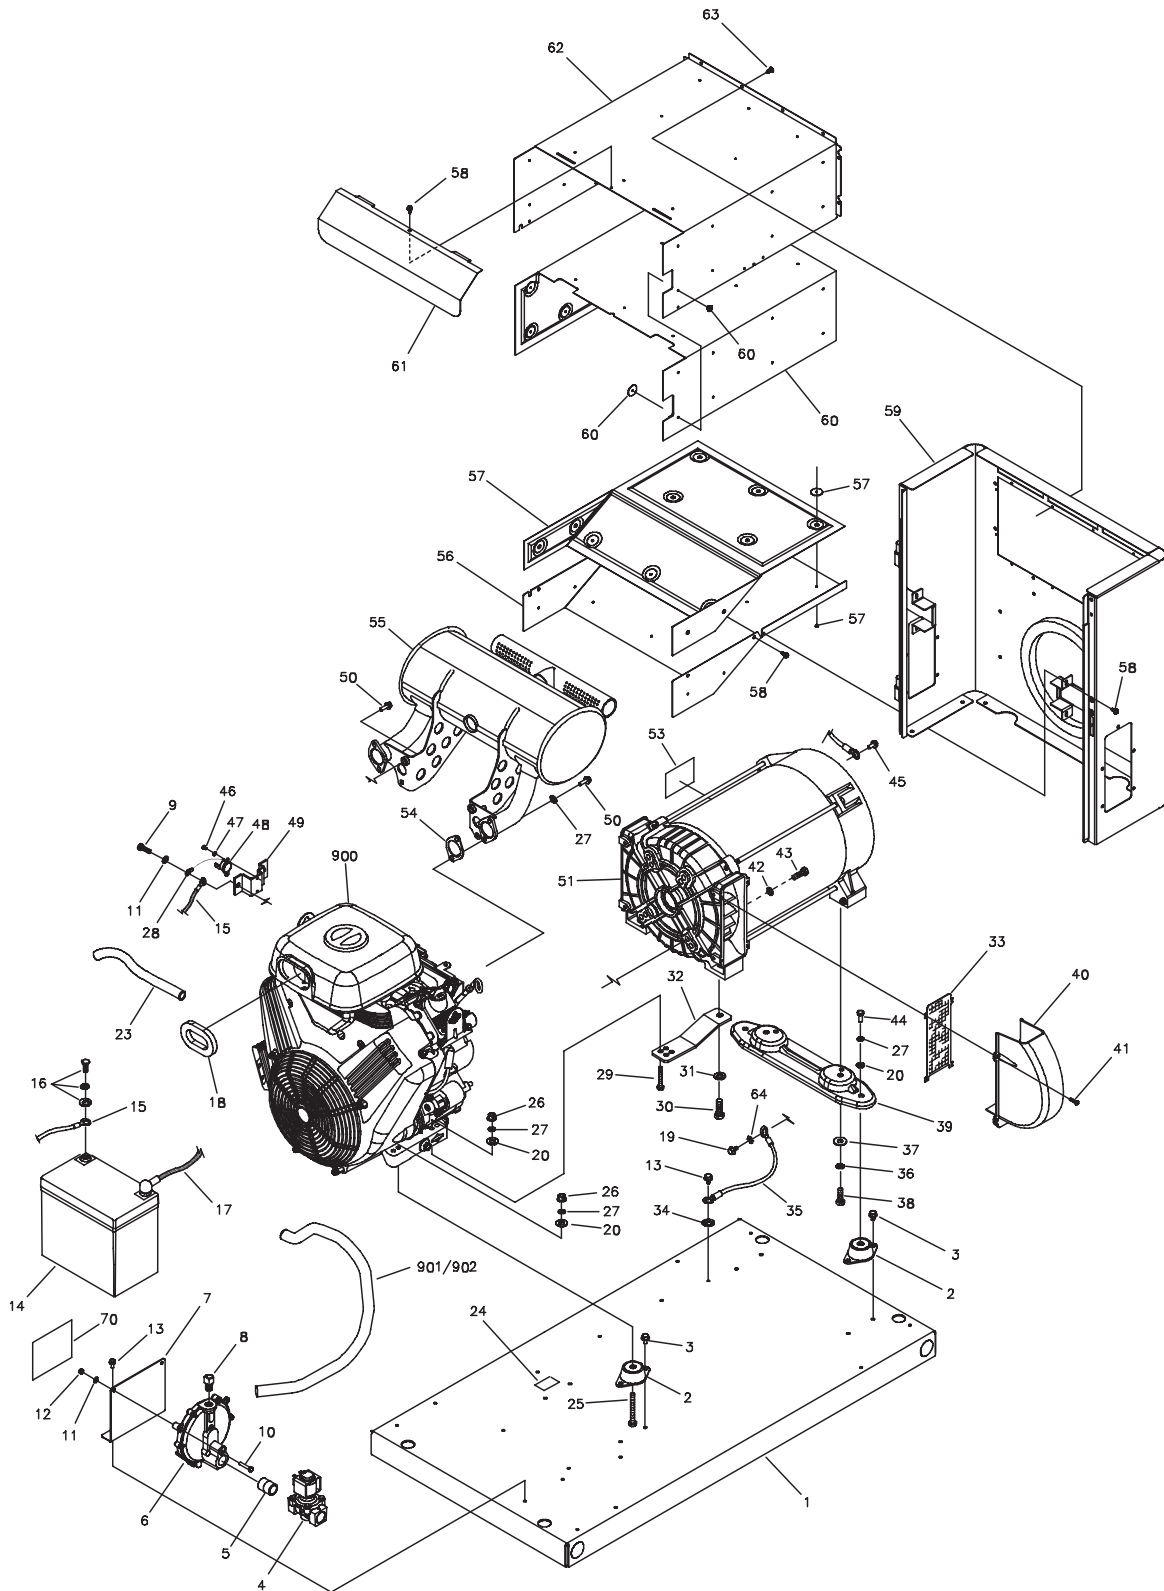

Exploded View - Main Unit

Copyright © 2008 Briggs & Stratton Power Products Group, LLC. All rights reserved. No part of this material may be reproduced or transmitted in any form by any means without the express written permission of Briggs & Stratton Power Products Group, LLC.

Illustrated Parts List - Main Unit

Item	Part #	Description	Item	Part #	Description
1	U203030GS	BASE, Mounting	48	186205GS	SWITCH, Oil Temp
2	187594GS	MOUNT, Vibration	49	194699GS	PLATE, Switch Oil Temp
3	24910GS	HHS, Trilobular 5/16 - 18 x 1/2	50	809743	SCREW
4	194683GS	SOLENOID, Gas Fuel	51	NSP	ASSY, Alternator (see page 7)
5	194829GS	FITTING, Coupling	53	193506GS	DECAL, Caution Hot Surface
6	194830GS	REGULATOR	54	809872	GASKET
7	195936GS	BRACKET, Mounting Solenoid	55	202885GS	MUFFLER
8	202382GS	FITTING, 3/4 Flare to 3/8 NPT	56	202884GS	BASE, Muffler Box
9	*	HHCS, M6 - 1.0 x 16	57	203533GS	KIT, Insulation, Muffler Box Base
10	*	HHCS, M6 - 1.0 x 30	58	56893GS	CRIMPTITE, 10 - 24 x 1/2
11	*	WASHER, 1/4 Lock	59	202988GS	ASSY, Bulkhead, Alternator End w/Insulation
12	*	NUT, M6 - 1.0	60	203534GS	KIT, Insulation, Muffler Box Top
13	B4300GS	HHS, Trilobular, 1/4 - 20 x 1/2	61	194682GS	COLLECTOR, Muffler Box
14	194818GS	BATTERY	62	202883GS	BOX, Muffler Top
15	185939UGS	WIRE-A, Black	63	192445GS	SCREW, 10 - 32 x 5/8
16	198913GS	KIT, Battery Hardware	64	*	WASHER, M6 Shakeproof
17	198593DGS	WIRE-A, Red	70	205397GS	DECAL, Requirements, Fuel
18	202958GS	TUBE, Air Cleaner	900	§ (202829)	ENGINE
19	B4995GS	HHS, Trilobular, 1/4-20 x 7/8	901	843644	FUEL HOSE
20	*	WASHER, Flat 5/16 - M8	902	843438	CLAMP
23	1723165SM	HOSE, Oil Drain	Items Not Illustrated		
24	186649GS	DECAL, Oil Drain	202826GS		MANUAL, Install
25	*	HHCS, 5/16 - 18 x 2.5 Full Thread	202827GS		MANUAL, Operator's
26	*	NUT, 5/16 - 18	MS3483		MANUAL, Engine
27	*	WASHER, Lock 5/16 - M8	204510GS		KIT, Manual/Accessory, HGS
28	186790CGS	WIRE	198810GS		PAINT, Touchup, HGS, Gray
29	*	HHCS, 5/16 - 18 x 2"	198811GS		PAINT, Touchup, 1/2 oz Bottle, Metallic Silver
30	*	HHCS, M12 - 1.75 x 35	B3518GS		CAP, Funnel Oil Bottle
31	*	WASHER, M12	202295GS		HOSE, Flex
32	B194685GS	SUPPORT, Engine/Alternator, Black	198866GS		KIT, Led Remote
33	202922GS	SCREEN	203438GS		KIT, Decals, Service
34	*	WASHER, Shakeproof Ext. M6-1/4	Optional Accessories		
35	185939WGS	WIRE, Ground	199475GS		PAINT, Touchup, Spray, Silver, 12oz
36	*	WASHER, 3/8 Lock	199474GS		PAINT, Touchup, Spray, Gray, 12oz
37	*	WASHER, Flat, 3/8 - M10	6030		KIT, Cold Weather (Includes Battery and Oil Warmers)
38	*	HHCS, 3/8 - 16 x 1	* - Items without part numbers are common fasteners and are available at local hardware stores.		
39	B198896GS	BRACKET, Mounting Alternator, Black	§ - Contact Engine Manufacturer		
40	202761GS	DUCT, Air			
41	*	SCREW, M5.8 x 10, Taptite			
42	*	WASHER, Lock 3/8			
43	*	SHCS, 3/8 - 16 x 1-1/4			
44	*	HHCS, 5/16 - 18 x 3/4			
45	B4300GS	HHS, Trilobular, 1/4 - 20 x 1/2			
46	*	PPHMS, 4-40 x 0.19			
47	*	WASHER, Lock #4