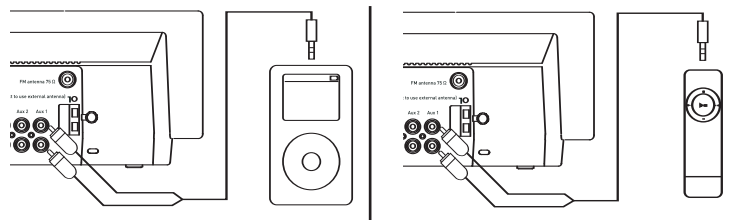

Boston

Boston Acoustics

Connecting the Apple® iPod® to your MicroSystem CD

1a. Connect iPod to Front Input

Using the required cable, connect the headphone output on the iPod to the Front "AUX 3" input located on the front right hand side of the MicroSystem CD.

Required Cable: Stereo 1/8-Inch to Stereo 1/8-Inch Cable

1b. Connect iPod to Rear Input

Using the required cable, connect the headphone output on the iPod to the Rear "AUX 1" input located on the rear right hand side of the MicroSystem CD.