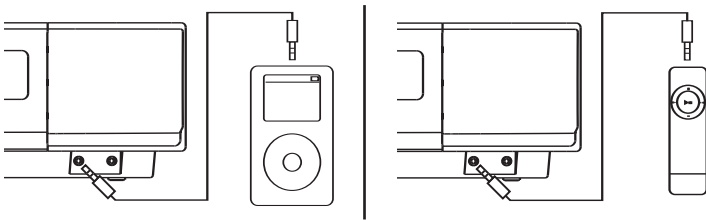

Boston

Boston Acoustics

Connecting the Apple® iPod® to your MicroSystem CD

1a. Connect iPod to Front Input

Using the required cable, connect the headphone output on the iPod to the Front "AUX 3" input located on the front right hand side of the MicroSystem CD.

Required Cable: Stereo 1/8-Inch to Stereo 1/8-Inch Cable

1b. Connect iPod to Rear Input

Using the required cable, connect the headphone output on the iPod to the Rear "AUX 1" input located on the rear right hand side of the MicroSystem CD.