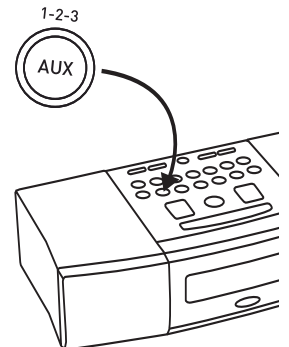

Boston
Boston Acoustics

Boston Acoustics, Inc.
300 Jubilee Drive
Peabody, MA 01960
www.bostonacoustics.com

Boston, Boston Acoustics, and the Boston Acoustics logo are registered trademarks of Boston Acoustics, Inc. iPod, iPod Shuffle, and the iPod design are registered trademarks of Apple Computers, Inc.
© 2005 Boston Acoustics, Inc. All rights reserved.

DJ030105-V1