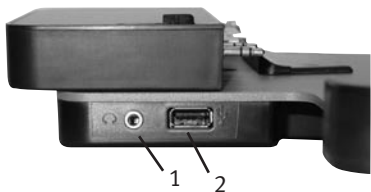

BookEndz® DOCK FEATURES & PORTS

Plug all of your peripherals into the ports shown below on the rear of your **BookEndz** Dock. Be sure all peripherals are turned off prior to connecting them to your **BookEndz** Dock.

Front View

1. Headphone Out
2. USB 2.0