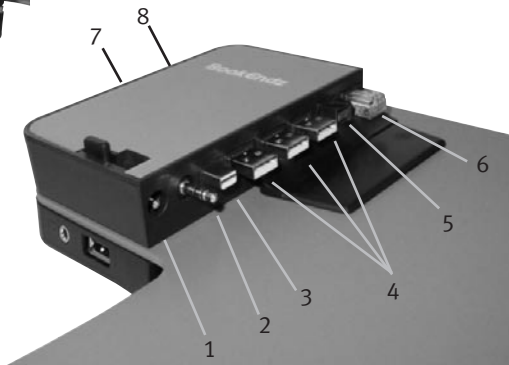

Side View

7. Stacked USB 2.0
8. USB Power