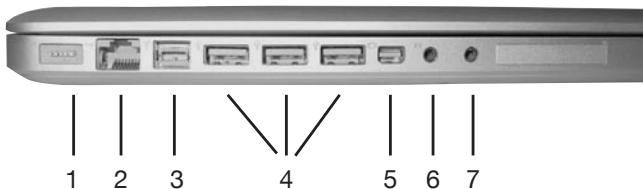

## TABLE OF CONTENTS

Installing Your New <b>BookEndz</b> <sup>®</sup> Dock	4
17" MacBook Pro <sup>®</sup> - Features & Ports	5
<b>BookEndz</b> <sup>®</sup> Dock - Features & Connectors <i>Top View</i>	6
<b>BookEndz</b> <sup>®</sup> Dock - Features & Ports <i>Front View /Rear View</i>	7
Docking and Undocking Your <b>BookEndz</b> <sup>®</sup> Dock	8
Limited Warranty	9
Product Registration	10

## INSTALLING YOUR NEW BookEndz® DOCK

1. Place the **BookEndz** Dock on the flat surface on which it will be used and plug all of your external devices into the **BookEndz** Docking Station (video monitor, network, modem, etc.).
2. Shut down the MacBook Pro and close the LCD screen.
3. Move the release handle to the vertical position. Place the MacBook Pro on to the **BookEndz** Dock. **Make sure that the ports of the MacBook Pro align with the connectors of the BookEndz Dock.** Once those ports are lined up push left hand side of Docking Station into the ports on the laptop.
4. Restart your MacBook Pro and allow your peripheral devices to bootup.
5. To travel with your MacBook Pro, shut down your MacBook Pro and all external devices and close the LCD screen. It is not necessary to unplug them from the dock. Move the release handle to the vertical position. The **BookEndz** Dock will gently undock from your MacBook
6. Refer to page 8 for more details on docking and undocking.
7. This Docking Station comes with an AC/DC power adaptor to power the USB Hub included in the BookEndz Docking Station.

## THE 17" MacBook Pro FEATURES & PORTS

Your 17" MacBook Pro has eight side panel ports and features as shown:

1. MagSafe Power
2. Gigabit Ethernet
3. Firewire 800
4. USB's 2.0
5. Mini Display Port
6. Audio In
7. Audio Out