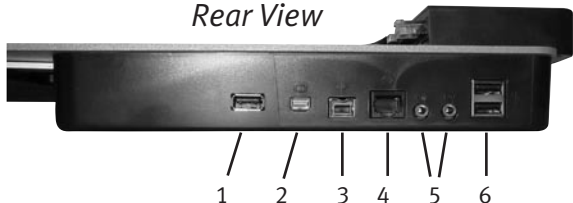

Rear View

1. USB 2.0	4. Gigabit Ethernet
2. Mini Display Port	5. Audio Out/Microphone In
3. Firewire 800	6. Stacked USB 2.0