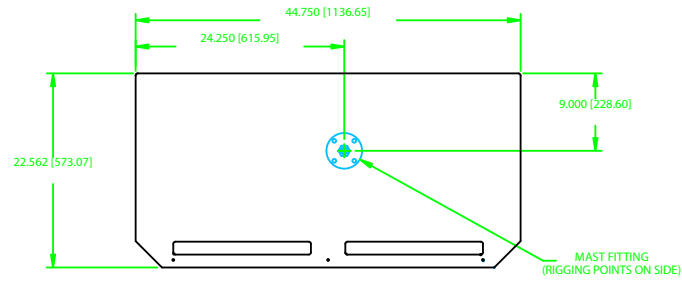

# APL-12 POWERED SUBWOOFER

FRONT VIEW

SECTION VIEW

CONNECTOR PANEL

**NOTES: UNLESS OTHERWISE SPECIFIED**

1. OPTIONAL TRIM IS NOT SHOWN.
2. DIMENSIONS ARE IN INCHES & [MILLIMETERS].

INFORMATION CONTAINED IN THIS DOCUMENT IS THE SOLE PROPERTY OF APOGEE SOUND INTERNATIONAL, LLC. REPRODUCTION OF ALL OR ANY PART OF THIS DOCUMENT WITHOUT WRITTEN CONSENT FROM APOGEE SOUND INTERNATIONAL, LLC IS PROHIBITED.	NOT TO SCALE			
	SCALE	1/6	DRAWN	WWE
	REVISED		DATE	2/20/02
	PRODUCT NUMBER:	105-0200	SIZE	DRAWING NO.
	D	ZAPL12	REVISION	A
			APOGEE SOUND INTERNATIONAL, LLC	
			APL-12 POWERED SUBWOOFER	