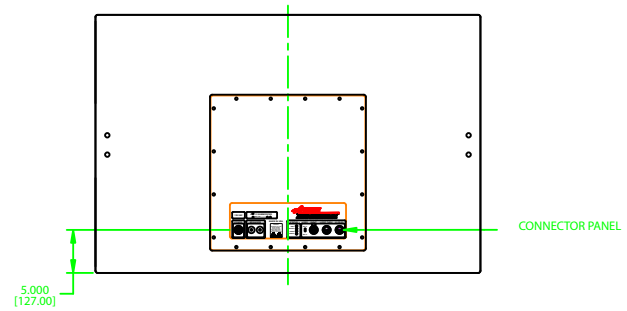

# APL-12 POWERED SUBWOOFER

FRONT VIEW

SECTION VIEW

CONNECTOR PANEL

**NOTES: UNLESS OTHERWISE SPECIFIED**

1. OPTIONAL TRIM IS NOT SHOWN.
2. DIMENSIONS ARE IN INCHES & [MILLIMETERS].

INFORMATION CONTAINED IN THIS DOCUMENT IS THE SOLE PROPERTY OF APOGEE SOUND INTERNATIONAL, LLC. REPRODUCTION OF ALL OR ANY PART OF THIS DOCUMENT WITHOUT WRITTEN CONSENT FROM APOGEE SOUND INTERNATIONAL, LLC IS PROHIBITED.	NOT TO SCALE			
	SCALE	1/6	DRAWN	WWE
	REVISED		DATE	2/20/02
	PRODUCT NUMBER:	105-0200	SIZE	DRAWING NO.
	D	ZAPL12	REVISION	A
			APOGEE SOUND INTERNATIONAL, LLC	
			APL-12 POWERED SUBWOOFER	