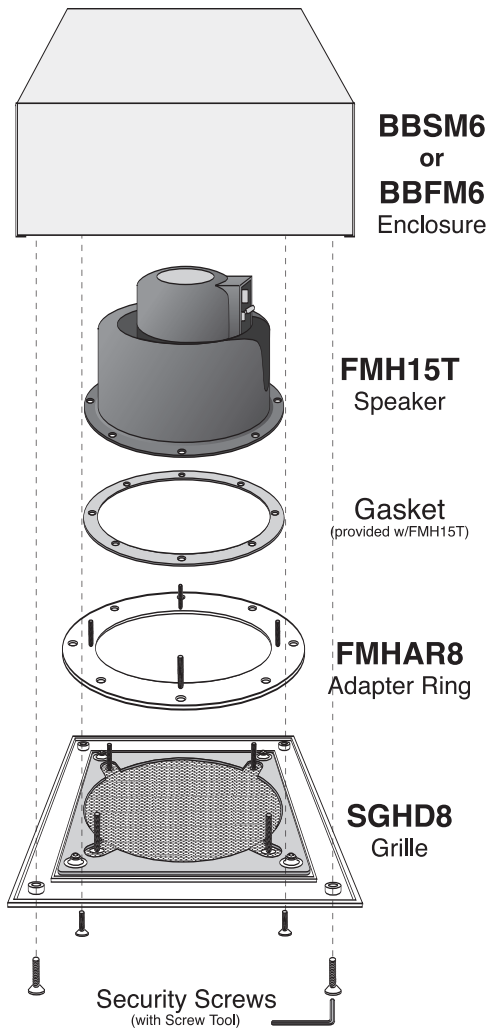

FMH15T

Flange Mounted, 15W,
Horn Loudspeaker

Installation Instructions

The FMH15T is designed to be mounted by its flange. *Figure 1* shows the mounting hole locations.

Components

Bogen recommends using the SGHD8 Grille with the FMHAR8 Adapter Ring for proper mounting of the horn. The SGHD8 Grille will mount to the BBFM6 Flush Mount Enclosure or BBSM6 Surface Mount Enclosure. See *Figure 3* on other side for mounting details.

1. Make the electrical connections (see *Figure 2*). Connect the 70V or 25V "hot" lead to the #1 terminal and the system common lead to the #2 terminal. Follow this pattern on all similar speakers to ensure proper phasing; however, the speakers will work perfectly well if the connections are reversed.
2. Adjust the tap selector switch to the desired wattage using the chart below.

Figure 1

TAP SET	70V WATTS	25V WATTS
1	0.9	0.125
2	1.8	0.25
3	3.6	0.5
4	7.5	0.9
5	15	1.8
6	*	7.0
7	*	15
8	*	*

IMPORTANT

* Do not use these positions

Figure 2

Figure 3

Assembly Instructions

- 1) Place gasket supplied with FMH15T onto FMHAR8 Adapter Ring over the studs. Then mount FMH15T to FMHAR8 Adapter Ring, sliding flange hole over adapter ring studs and secure with nuts supplied with adapter ring.
- 2) Slide FMH15T/FMHAR8 assembly over studs in SGHD8 Grille and secure with nuts supplied with grille.
- 3) Mount BBSM6 or BBFM6 enclosure as necessary.
- 4) Use 4 white security screws and tool supplied with SGHD8 Grille to mount the speaker/grille assembly onto the enclosure.