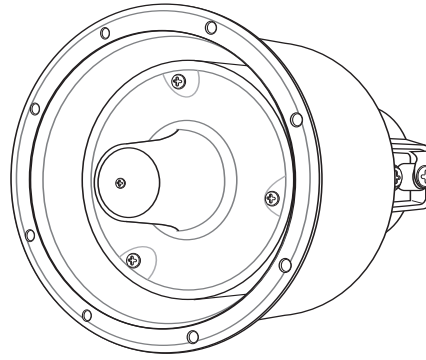

FMH15T

Flange Mounted, 15W,
Horn Loudspeaker

Installation Instructions

The FMH15T is designed to be mounted by its flange. *Figure 1* shows the mounting hole locations.

Components

Bogen recommends using the SGHD8 Grille with the FMHAR8 Adapter Ring for proper mounting of the horn. The SGHD8 Grille will mount to the BBFM6 Flush Mount Enclosure or BBSM6 Surface Mount Enclosure. See *Figure 3* on other side for mounting details.

1. Make the electrical connections (see *Figure 2*). Connect the 70V or 25V "hot" lead to the #1 terminal and the system common lead to the #2 terminal. Follow this pattern on all similar speakers to ensure proper phasing; however, the speakers will work perfectly well if the connections are reversed.
2. Adjust the tap selector switch to the desired wattage using the chart below.

Figure 1

TAP SET	70V WATTS	25V WATTS
1	0.9	0.125
2	1.8	0.25
3	3.6	0.5
4	7.5	0.9
5	15	1.8
6	*	7.0
7	*	15
8	*	*

IMPORTANT

* Do not use these positions

Figure 2

Figure 3

Assembly Instructions

- 1) Place gasket supplied with FMH15T onto FMHAR8 Adapter Ring over the studs. Then mount FMH15T to FMHAR8 Adapter Ring, sliding flange hole over adapter ring studs and secure with nuts supplied with adapter ring.
- 2) Slide FMH15T/FMHAR8 assembly over studs in SGHD8 Grille and secure with nuts supplied with grille.
- 3) Mount BBSM6 or BBFM6 enclosure as necessary.
- 4) Use 4 white security screws and tool supplied with SGHD8 Grille to mount the speaker/grille assembly onto the enclosure.