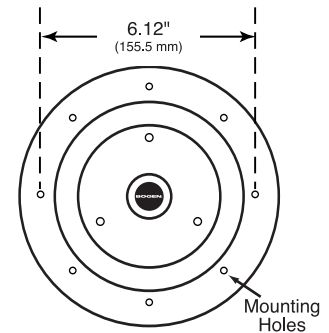

Components

Bogen recommends using the SGHD8 Grille with the FMHAR8 Adapter Ring for proper mounting of the horn. The SGHD8 Grille will mount to the BBFM6 Flush Mount Enclosure or BBSM6 Surface Mount Enclosure. See *Figure 3* on other side for mounting details.

1. Make the electrical connections (see *Figure 2*). Connect the 70V or 25V "hot" lead to the #1 terminal and the system common lead to the #2 terminal. Follow this pattern on all similar speakers to ensure proper phasing; however, the speakers will work perfectly well if the connections are reversed.
2. Adjust the tap selector switch to the desired wattage using the chart below.

Figure 1