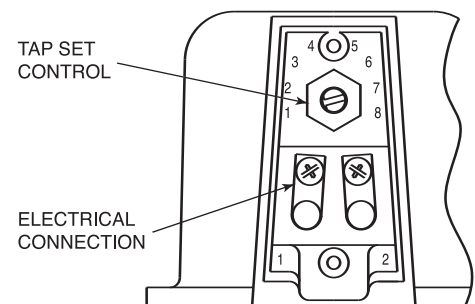

FMH15T

Flange Mounted, 15W,
Horn Loudspeaker

Installation Instructions

The FMH15T is designed to be mounted by its flange. *Figure 1* shows the mounting hole locations.

Components

Bogen recommends using the SGHD8 Grille with the FMHAR8 Adapter Ring for proper mounting of the horn. The SGHD8 Grille will mount to the BBFM6 Flush Mount Enclosure or BBSM6 Surface Mount Enclosure. See *Figure 3* on other side for mounting details.

1. Make the electrical connections (see *Figure 2*). Connect the 70V or 25V "hot" lead to the #1 terminal and the system common lead to the #2 terminal. Follow this pattern on all similar speakers to ensure proper phasing; however, the speakers will work perfectly well if the connections are reversed.
2. Adjust the tap selector switch to the desired wattage using the chart below.

Figure 1

TAP SET	70V WATTS	25V WATTS
1	0.9	0.125
2	1.8	0.25
3	3.6	0.5
4	7.5	0.9
5	15	1.8
6	*	7.0
7	*	15
8	*	*

IMPORTANT

* Do not use these positions

Figure 2

Figure 3

Assembly Instructions

- 1) Place gasket supplied with FMH15T onto FMHAR8 Adapter Ring over the studs. Then mount FMH15T to FMHAR8 Adapter Ring, sliding flange hole over adapter ring studs and secure with nuts supplied with adapter ring.
- 2) Slide FMH15T/FMHAR8 assembly over studs in SGHD8 Grille and secure with nuts supplied with grille.
- 3) Mount BBSM6 or BBFM6 enclosure as necessary.
- 4) Use 4 white security screws and tool supplied with SGHD8 Grille to mount the speaker/grille assembly onto the enclosure.