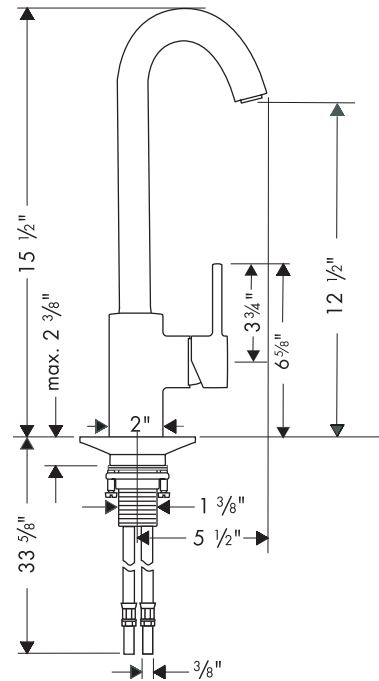

# Talis HighArc Bar Faucet 06857XX0

Available in Chrome (00) and Steel Optik (86)

## Product Specification

- Solid brass body
- Ceramic cartridge operation
- Spout swivels 360°
- Faucet body easily removable for cleaning
- Hole size in mounting surface 1 1/2"
- Max. depth of mounting surface 2 3/8"
- ADA compliant
- 3/8" supply hoses – requires 3/8" compression fittings