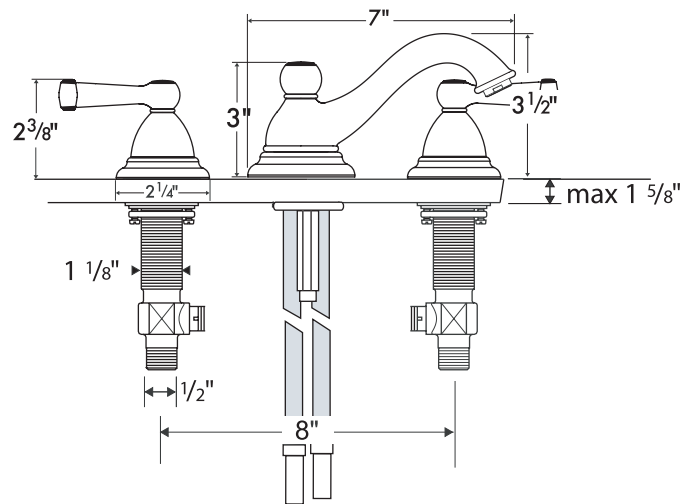

Retroaktiv™ Limbo Widespread Lav Set 06105XX0

Available in Chrome (00), Oil Rub Bronze (62), Brushed Nickel (82)

Product Specification

Solid brass

Scroll handles

Versatile mounting system – will accommodate a variety of installations*

90° ceramic cartridges

Cascade no-clog aerator

2.2 gpm

Includes pop-up drain

Requires 1/2" supply lines (not included)

Hole size in mounting surface: valves 1 1/4", spout 1 3/8"

Max. thickness of mounting surface: 1 5/8"

ADA compliant

*Due to the size of the handle deco-rings, this unit cannot be used in a 4" application.

hansgrohe