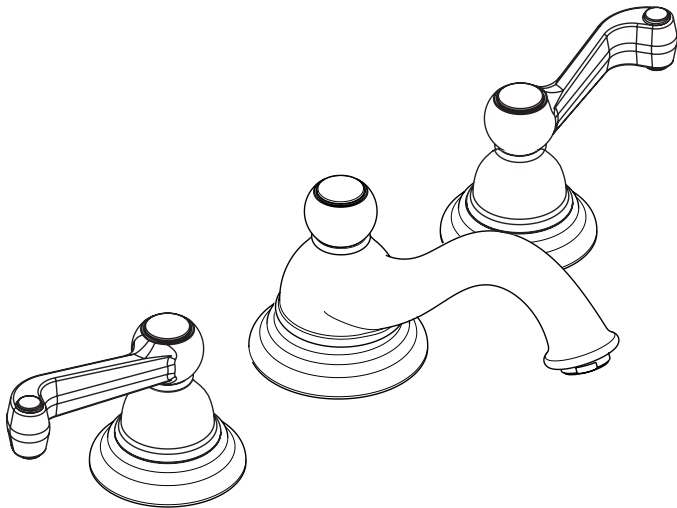

Retroaktiv™ Limbo Widespread Lav Set 06105XX0

Available in Chrome (00), Oil Rub Bronze (62), Brushed Nickel (82)

Product Specification

Solid brass

Scroll handles

Versatile mounting system – will accommodate a variety of installations*

90° ceramic cartridges

Cascade no-clog aerator

2.2 gpm

Includes pop-up drain

Requires 1/2" supply lines (not included)

Hole size in mounting surface: valves 1 1/4", spout 1 3/8"

Max. thickness of mounting surface: 1 5/8"

ADA compliant

*Due to the size of the handle deco-rings, this unit cannot be used in a 4" application.

hansgrohe

Free Manuals Download Website

<http://myh66.com>

<http://usermanuals.us>

<http://www.somanuals.com>