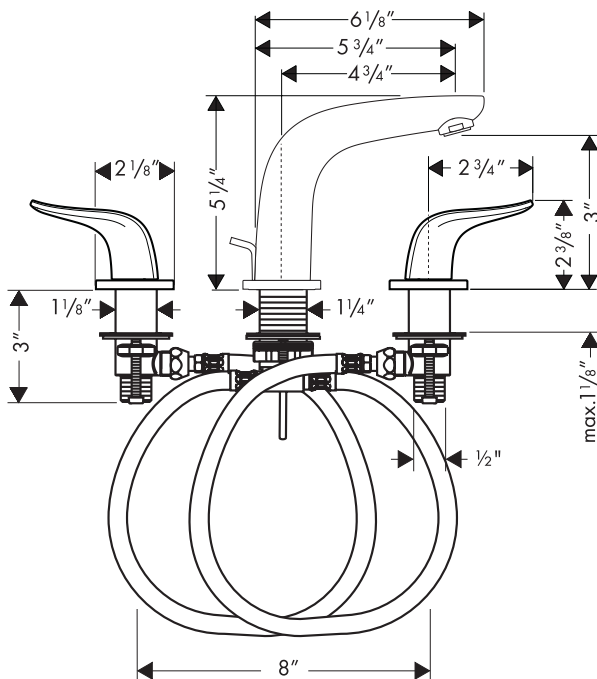

Available Finishes

Chrome

04195000

Brushed Nickel

04195820

Installation Notes

- Requires 1/2" supply lines

The measurements shown are for reference only.

Products and specifications shown are subject to change without notice.

Specification sheet revised 1/2009

hansgrohe