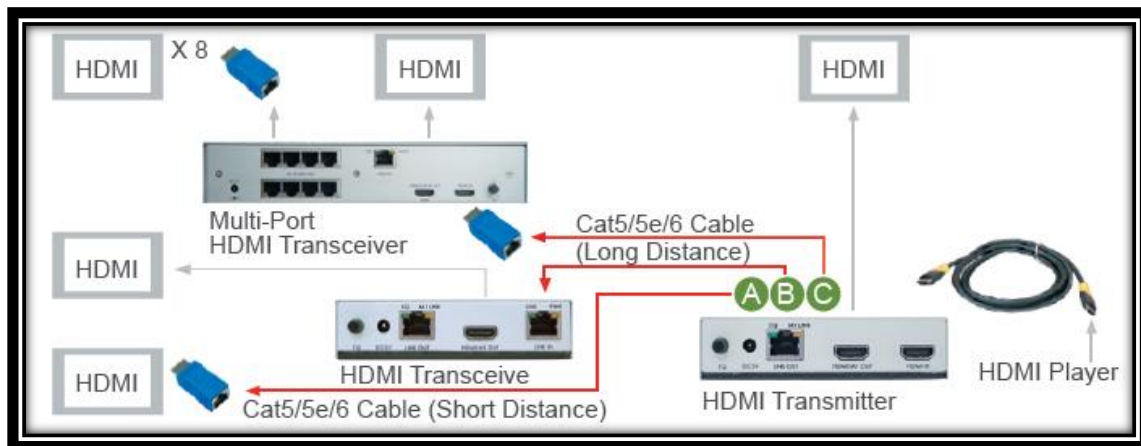

Avenview

HDMI-C5 Series

Part #: HDMI-C5-R

Description

HDMI-C5-R receiver can receive HDMI signal over Cat5 / 5e / 6 cable from HDMI-C5 Series Transmitter and Transceivers. The HDMI-C5-R receiver is *a cost effective solution* for digital signage, public information display, and large scale demonstration, where crystal-clear, high-resolution digital video needs to be shown.

Features

- HDMI over Cat 5 / 5e / 6 cable.
- Video Amplifier Bandwidth: 1.65GHz
- Maximum distance between HDMI-C5-SR Transceiver and HDMI-C5-R Receiver (distance is based on UTP cable skew 30ns/100m):
 - 480p / 720p / 1080i = 30m (100ft)
 - 1080p = 15m (50ft)
- Compatible with receiving signal from HDMI-C5-S, HDMI-C5-SR, HDMI-C5-4, HDMI-C5-8
- HDMI Input / Output Connector: HDMI digital signal
- Compact Size

Connection Diagram of HDMI-C5-Series

Cable and Accessories

HDMI Cable (not included)

Package Content

**HDMI-C5-R
Receiver**

- HDMI 1 Port Receiver
- User Manual

Copyright 2007, Avenview® Inc. All rights reserved.
Features, availability and specifications are subject to change without notice.