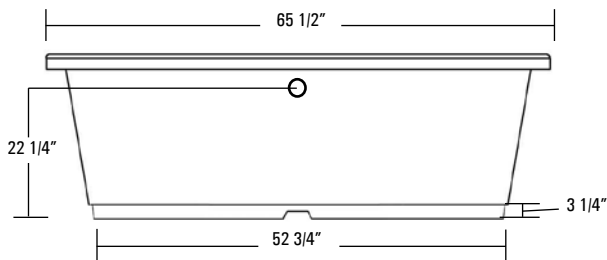

### Rough-In Plumbing Measurements

### GENERAL SPECIFICATIONS:

Tub Size	65 1/2" x 35 3/4" x 26 3/4"
	166 cm x 91 cm x 68 cm
Bathing Well	39 1/2" long
	22" wide
	21 1/4" interior depth
Maximum Water Depth	16 1/2" / 42 cm
Shipping Weight	261 lbs. / 119 kg
Tub Weight Filled	902 lbs. / 410 kg
Tub Weight Only	197 lbs. / 90 kg
Gallons to Overflow	85 gal. / 322 L