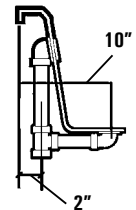

**Note:** This model requires a remote blower location. The connection for the air blower is under the tub; the blower may be placed up to 15 feet away and connected by piping under the floor. Please refer to the Owner's Manual for detailed installation instructions. Document #1184 on our Fax-on Demand System or on our website at [www.aquaticwhirlpools.com](http://www.aquaticwhirlpools.com).

### Rough-In Plumbing Measurements

### GENERAL SPECIFICATIONS:

Tub Size	65 1/2" x 35 3/4" x 26 3/4"
	166 cm x 91 cm x 68 cm
Bathing Well	39 1/2" long
	22" wide
	21 1/4" interior depth
Maximum Water Depth	16 1/2" / 42 cm
Shipping Weight	261 lbs. / 119 kg
Tub Weight Filled	902 lbs. / 410 kg
Tub Weight Only	197 lbs. / 90 kg
Gallons to Overflow	85 gal. / 322 L