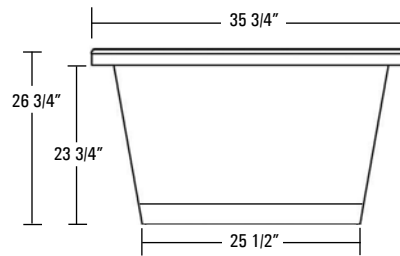

### Rough-In Plumbing Measurements

### GENERAL SPECIFICATIONS:

Tub Size	65 1/2" x 35 3/4" x 26 3/4"
	166 cm x 91 cm x 68 cm
Bathing Well	39 1/2" long
	22" wide
	21 1/4" interior depth
Maximum Water Depth	16 1/2" / 42 cm
Shipping Weight	261 lbs. / 119 kg
Tub Weight Filled	902 lbs. / 410 kg
Tub Weight Only	197 lbs. / 90 kg
Gallons to Overflow	85 gal. / 322 L