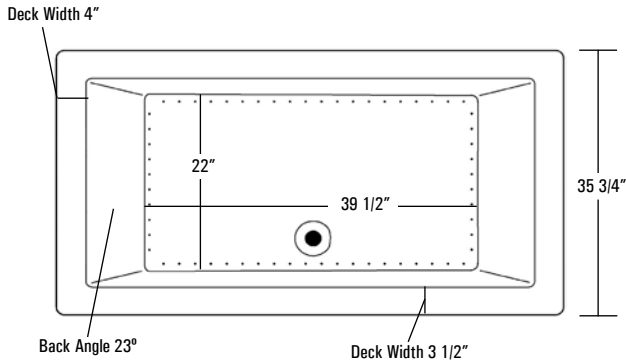

SERENITY STUDIO 26 AQUATIC

SERENITY STUDIO MODEL # AI26AIR6636CF / AI26AIR6636CFTO (Tub Only)

Note: The interior of bathing well and outside of bathing well can each be specified in a different color. Only one premium color upcharge will be applied if one or more premium colors are used.

Note: This model requires a remote blower location. The connection for the air blower is under the tub; the blower may be placed up to 15 feet away and connected by piping under the floor. Please refer to the Owner's Manual for detailed installation instructions. Document #1184 on our Fax-on Demand System or on our website at www.aquaticwhirlpools.com.