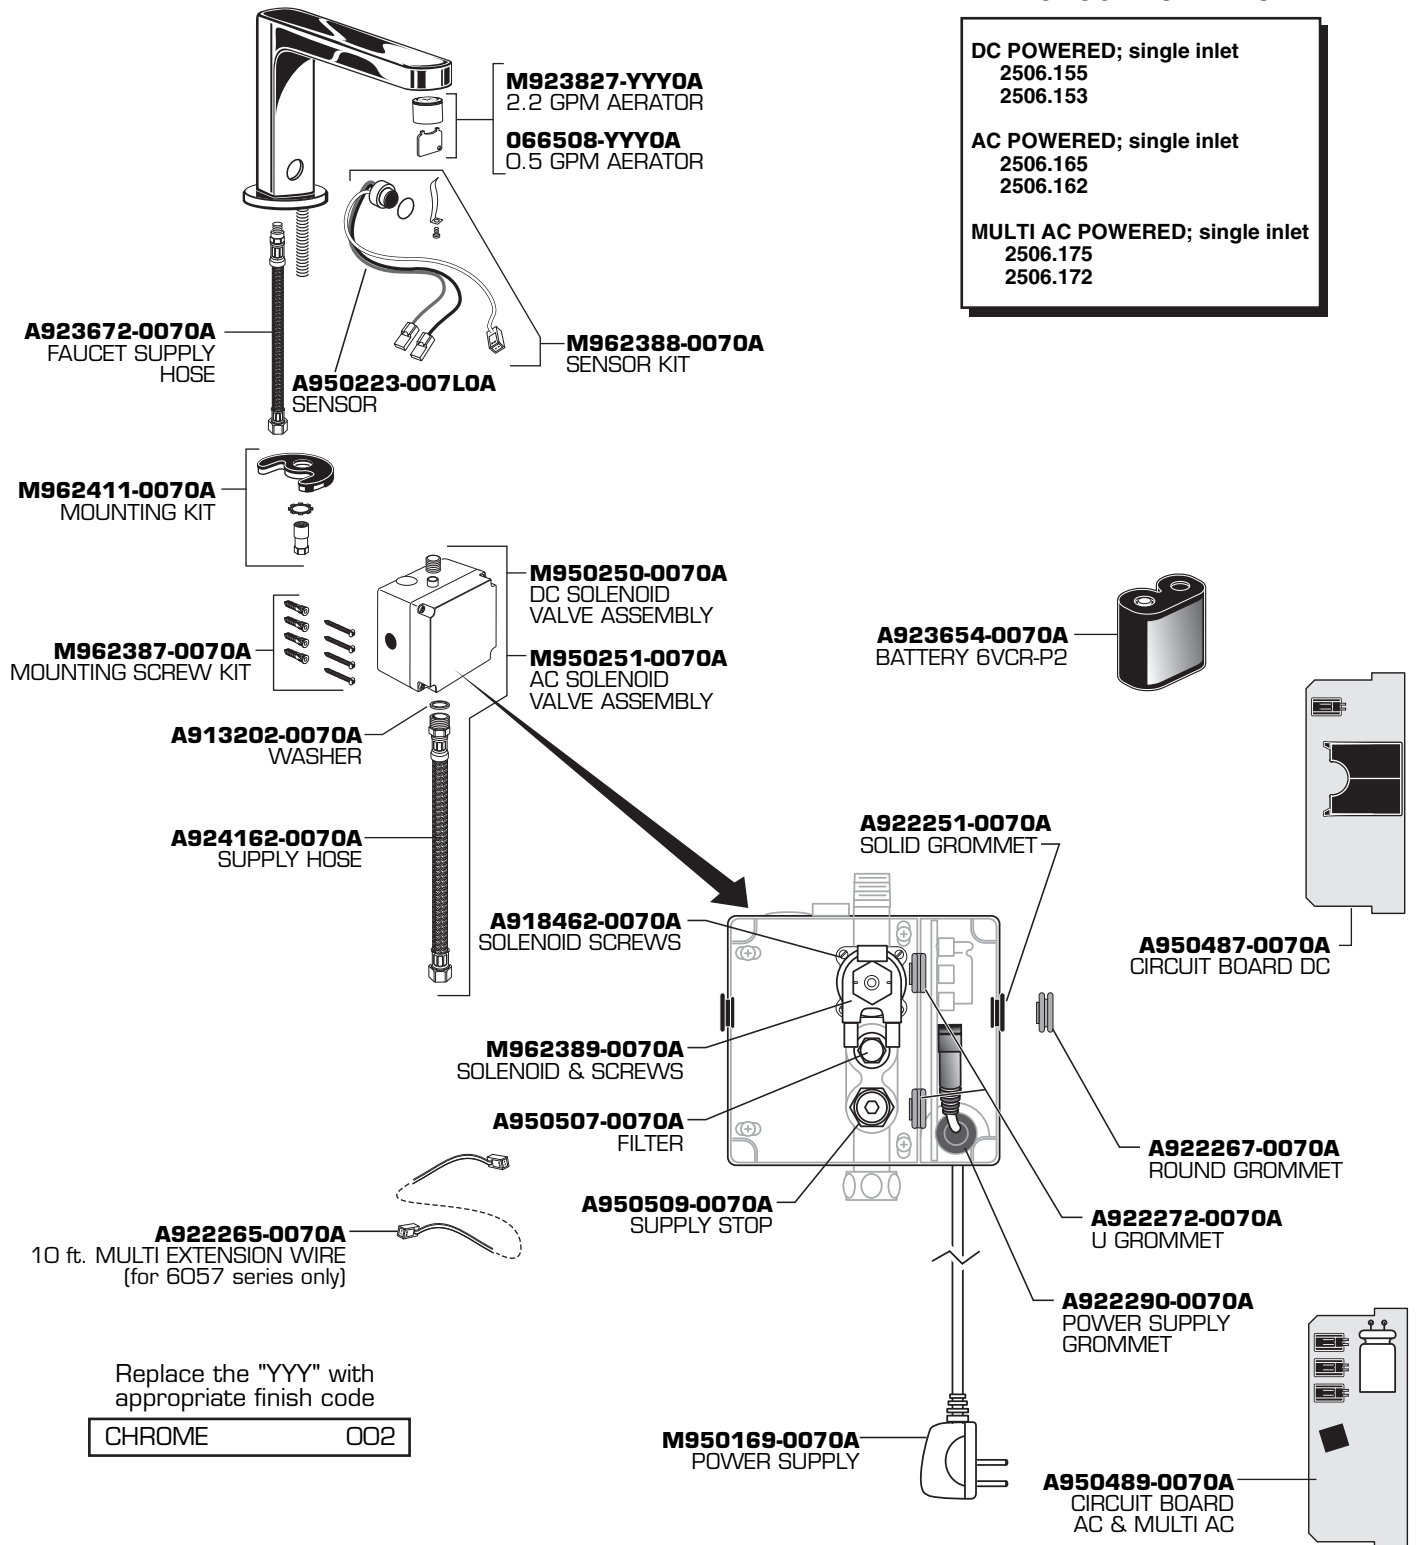

MOMMENTS with SELECTRONIC LAVATORY FAUCETS

PRODUCT NUMBERS

DC POWERED; single inlet
2506.155
2506.153

AC POWERED; single inlet
2506.165
2506.162

MULTI AC POWERED; single inlet
2506.175
2506.172

HOT LINE FOR HELP