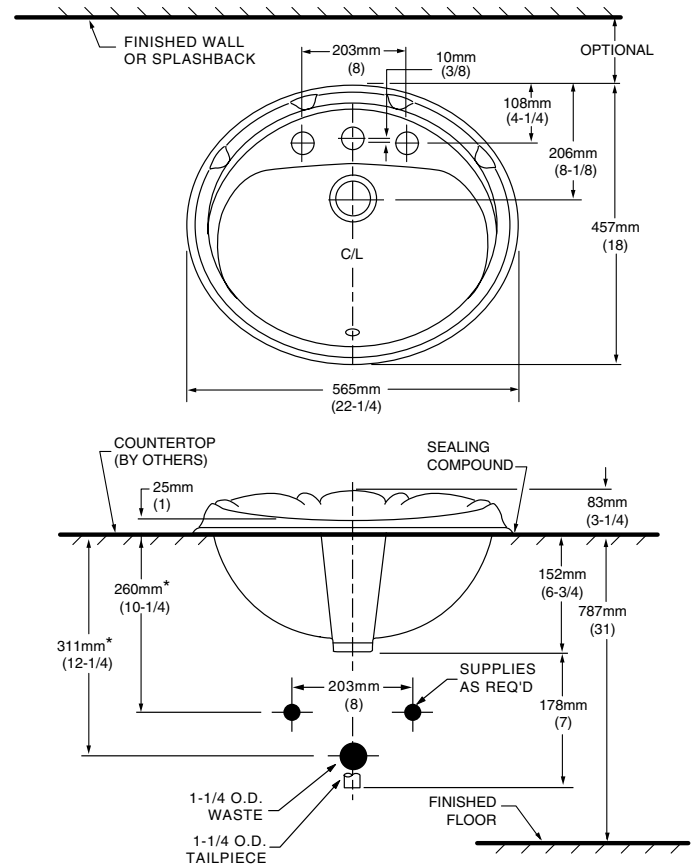

- 0511.800** Faucet holes on 8" (203mm) centers (illustrated)
- 0511.400** Faucet holes on 4" (102mm) centers
- 0511.100** Center hole only

Nominal Dimensions:

565 x 457mm
(22-1/4" x 18")

Bowl sizes:

419mm (16-1/2") wide
254mm (10") front to back
152mm (6") deep

Compliance Certifications -

Meets or Exceeds the Following Specifications:

- ASME A112.19.2M for Vitreous China Fixtures

To Be Specified:

- Color: White Bone Linen
 Silver Fawn Beige Black
- Faucet*:
- Faucet Finish:
- Supplies:
- 1-1/4" Trap:

* See faucet section for additional models available

NOTES:

* DIMENSIONS SHOWN FOR LOCATION OF SUPPLIES AND "P" TRAP ARE SUGGESTED. FITTINGS NOT INCLUDED WITH FIXTURE AND MUST BE ORDERED SEPARATELY. FOR COUNTERTOP CUTOUT AND INSTALLATION INSTRUCTIONS USE TEMPLATE SUPPLIED WITH SINK. SEALING COMPOUND SUPPLIED BY OTHERS.

IMPORTANT: Dimensions of fixtures are nominal and may vary within the range of tolerances established by ANSI Standard A112.19.2. These measurements are subject to change or cancellation. No responsibility is assumed for use of superseded or voided pages.