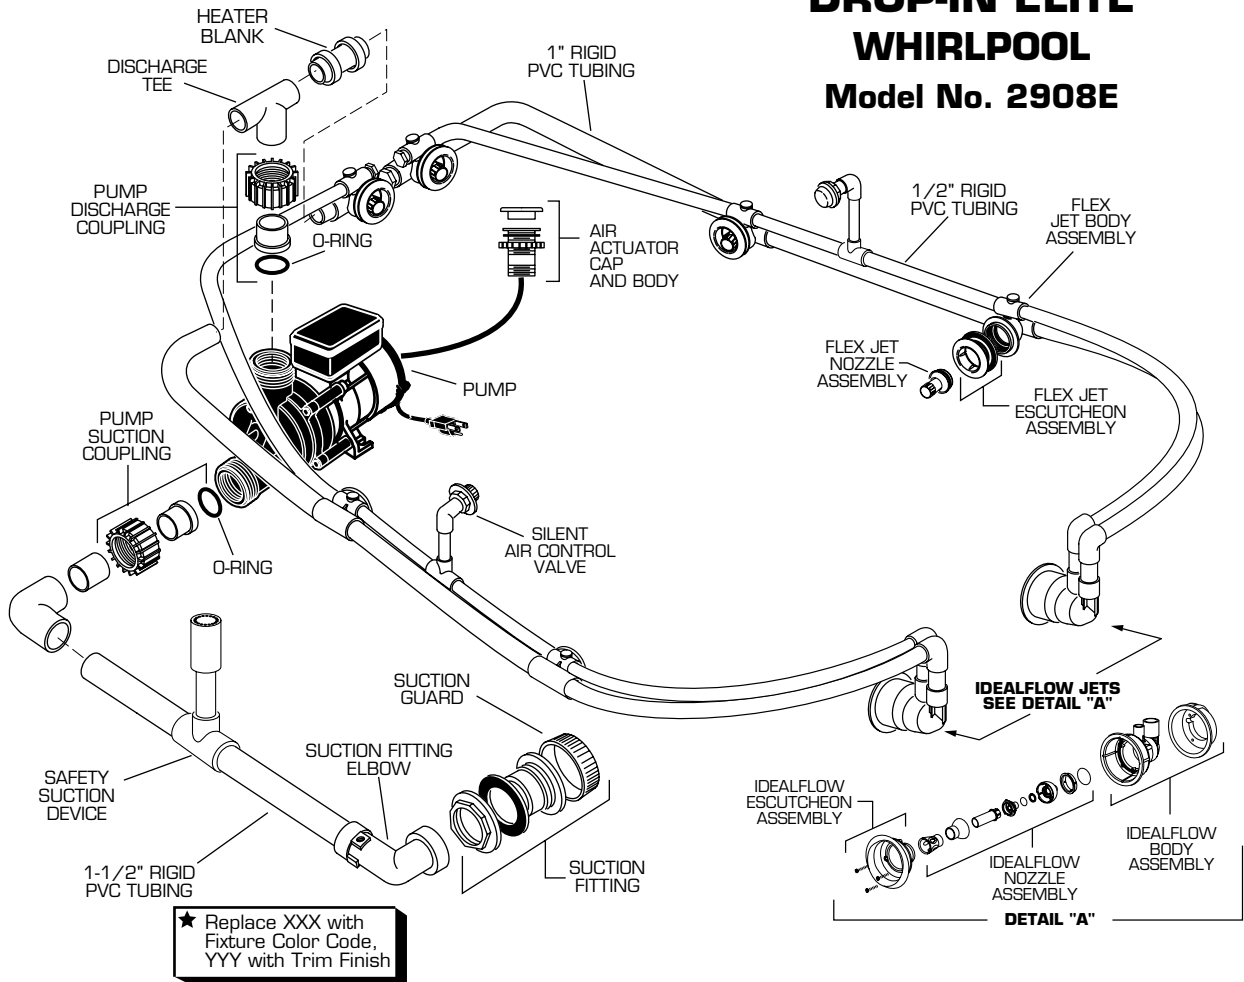

American Standard

REMINISCENCE DROP-IN ELITE WHIRLPOOL Model No. 2908E

DESCRIPTION	PART NUMBER	PKG QTY
Pump Suction Coupling	047186-0070A	1
O-Ring	047187-0070A	1
Pump Discharge Coupling	047186-0070A	1
★ Silent Air Control Valve	752855-XXX0A	1
★ Flex Jet Nozzle Assembly Δ	752851-XXX0A	1
★ Flex Jet Escutcheon Assembly \circ	752850-XXX0A	1
Flex Jet Body Assembly	752849-0070A	1
★ Idealflow Nozzle Assembly	752407-XXX0A	1
★ Idealflow Escutcheon Assembly	752408-XXX0A	1
Idealflow Body Assembly	752409-0070A	1
★ Suction Guard	047463-XXX0A	1
★ Suction Fitting	047550-XXX0A	1
Suction Fitting Elbow	751186-0070A	1
★ Discharge Tee	047438-0070A	1
Pump w/Air Switch (1.6 H.P.)	752856-0070A	1
Air Switch	752388-0070A	1
★ Air Actuator Cap and Body	752439-XXX0A	1
Air Actuator Tubing	047602-0070A	3 ft.
Safety Suction Device 6 Lb.	752205-1010A	1

NOTE: Schedule 40 Rigid PVC Piping available through local plumbing supply outlets.

- ★ Replace XXX with Fixture Color Code, YYY with Trim Finish
- Δ Removal/installation requires tool part no. 752905-0070A
- \circ Removal/installation requires tool part no. 752906-0070A