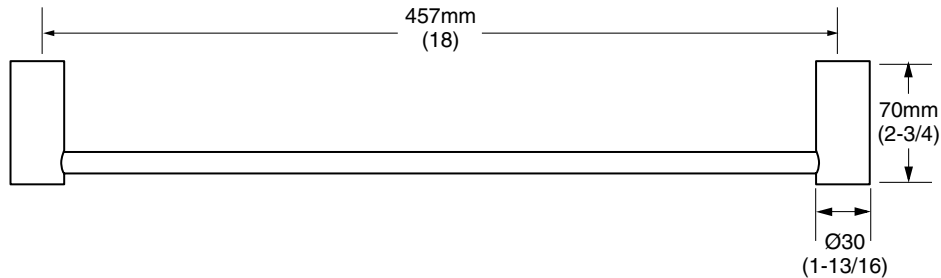

MODEL NUMBER:

- 2064.018 18" Towel Bar
- 2064.024 24" Towel Bar

Available Finishes

.002	Polished Chrome
.075	PVD Stainless Steel
.295	PVD Satin Nickel

PRODUCT FEATURES:

Materials of Construction: Highest quality materials for durability & long life.

Concealed Mounting: No exposed set screws.

Easy to Install

Durability of Finishes: Chrome and PVD finishes will never tarnish.

SUGGESTED SPECIFICATION:

18" and 24" Towel Bar shall feature heavy-duty construction with tarnish - free PVD finish. Shall feature concealed mounting with no exposed set screws. Towel Bar shall be American Standard Model # 2064.____.____.