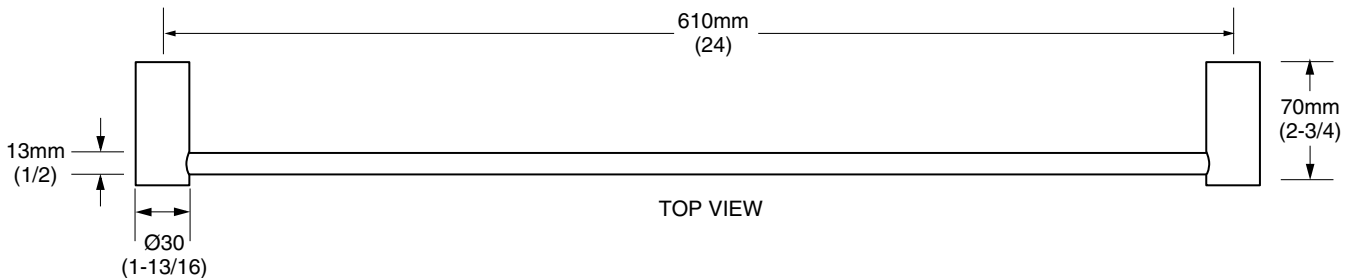

MODEL NUMBER:

- 2064.018 18" Towel Bar
- 2064.024 24" Towel Bar

Available Finishes

.002	Polished Chrome
.075	PVD Stainless Steel
.295	PVD Satin Nickel

PRODUCT FEATURES:

Materials of Construction: Highest quality materials for durability & long life.

Concealed Mounting: No exposed set screws.

Easy to Install

Durability of Finishes: Chrome and PVD finishes will never tarnish.

SUGGESTED SPECIFICATION:

18" and 24" Towel Bar shall feature heavy-duty construction with tarnish - free PVD finish. Shall feature concealed mounting with no exposed set screws. Towel Bar shall be American Standard Model # 2064.____.____.