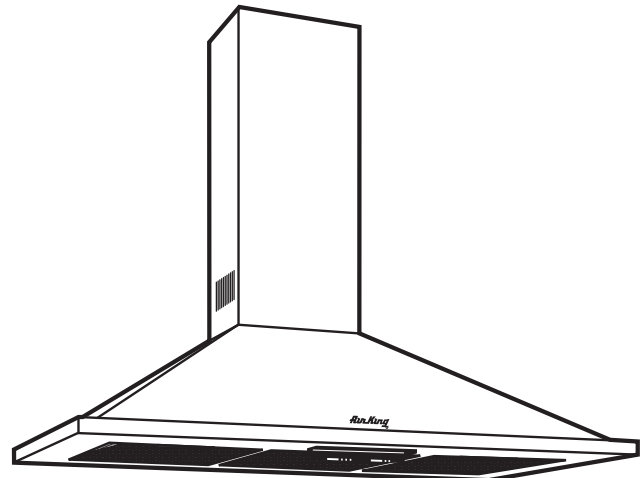

Barcelona® Collection Wall Mounted Range Hood

500 CFM/11.0 SONES @ 0.10" WG. HVI CERTIFIED 120 Volts, 2.8 amps, 60 hz.

• **Dimensions**

Overall bottom projection - 19¹¹/₁₆"
Height (less chimney) - 9¹/₄"
Available widths: 30" & 36"

• **Hood Body**

All metal cold rolled or stainless steel, finished in powder coat or brushed stainless steel.

• **Motor**

3 speed, permanently split capacitor motor. Rated 120 volts, 60 hz., 2.8 amps.

• **Lighting**

2 - fully enclosed 40 watt maximum candelabra bulbs.

• **Ducting Options**

Vertical ducting: 6" round duct adapter complete with polymeric back draft damper ensuring quiet operation.
Ductless: Requires charcoal filter (not included).

• **Blower Wheel**

Dual inlet, electronically balanced polymeric centrifugal blower wheel, 5²⁷/₃₂" width 59 paddles.

• **Mounting**

Wall mounted. Install 20" to 30" from cooking surface.

• **Filters**

Grease Filter: Dishwasher safe, BCGF-01 (included).
Charcoal Filter: BCCF-01 (not included).

• **Available Finishes**

White, Black & Stainless Steel.

VAL SERIES