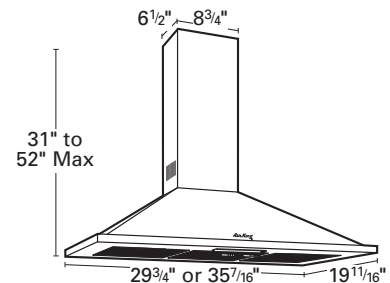

PERFORMANCE											
	Static Pressure (inches of w.g.)								HVI Sones @ .1 SP	Fan Speed RPM	Power Watts
	0	0.1	0.125	0.25	0.375	0.5	0.75	1.0			
Air Flow - CFM	508	500	498	488	477	465	440	413	11.0	2500	450

PROJECT					ARCHITECT						
LOCATION					ENGINEER						
CONTRACTOR					SUBMITTED BY					DATE	
FAN NUMBER	MODEL NUMBER	CFM	IN W.G.	RPM	WATTS	AMPS	SONES	QTY	OPTIONAL EQUIPMENT & REMARKS		

U.S.: 820 Lincoln Drive
West Chester, Pennsylvania 19380-4466
Tel: (610) 692-7400 • 877-304-3785
Fax: (610) 696-8048

Canada: 110 Glidden Road
Brampton, Ontario L6T 2J3
Tel: (905) 456-2033
Fax: (905) 456-1015