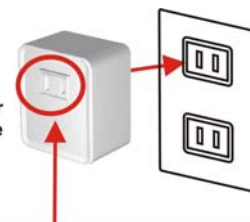

General usage

PLC Noise Filter power outlet for plugging in noise appliances.