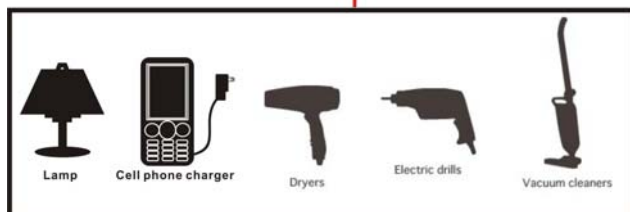

General usage

PLC Noise Filter power outlet for plugging in noise appliances.