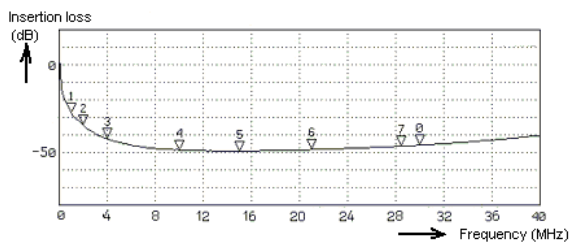

Typical insertion loss chart

N	SWP PARAM	VAL
0	30 MHz	-45.836 dB
1	1 MHz	-27.371 dB
2	2 MHz	-34.541 dB
3	4 MHz	-42.153 dB
4	10 MHz	-48.537 dB
5	15 MHz	-49.101 dB
6	21 MHz	-48.42 dB
7	28.5 MHz	-46.356 dB