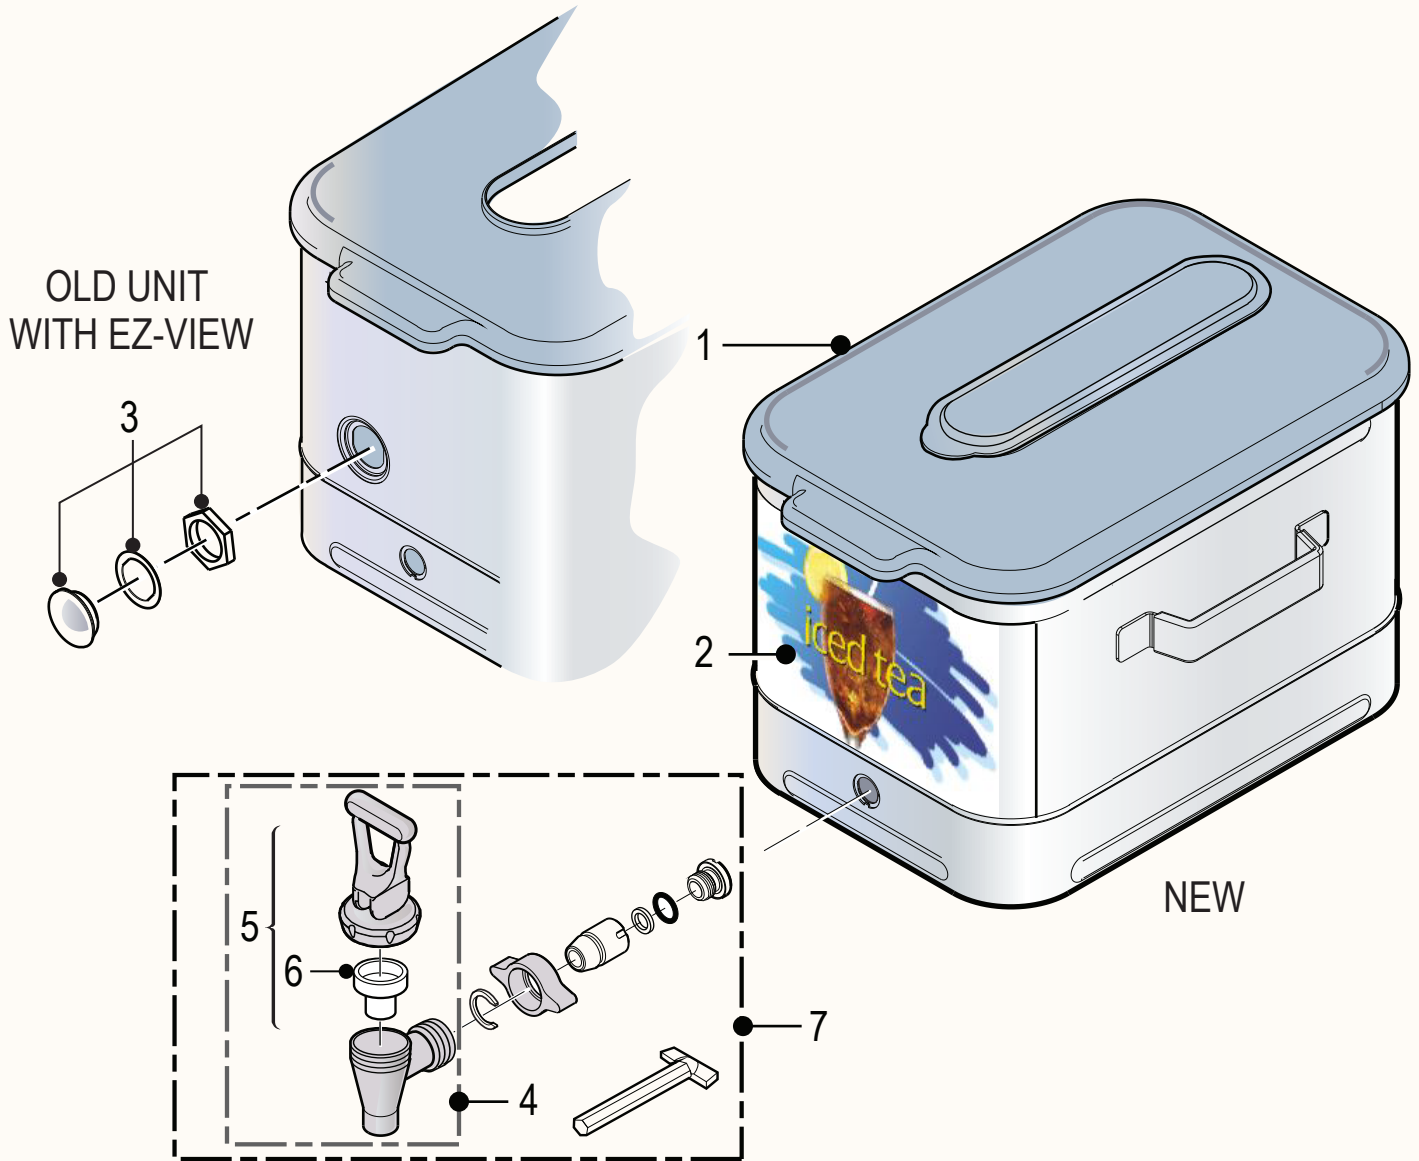

Parts List TCO Iced Tea Dispenser

Models: TCO-308, TCO-417, TCO-419, TCO-421

ITEM	PART N°	DESCRIPTION	ITEM	PART N°	DESCRIPTION
1	WC-5683	LID ASSY, TCOs	5	WC-3707	KIT, REPAIR SPB FAUCET
2	WC-38471	LABEL, FRONT TCO GENERIC	6	WC-1805	SEAT CUP, FAUCET S'
3	WC-3724	KIT, E-Z VIEW OLDER UNITS	7	WC-37260	KIT, FAUCET W/ADAPTER COMPLT
4	WC-1803	FAUCET, SPB			