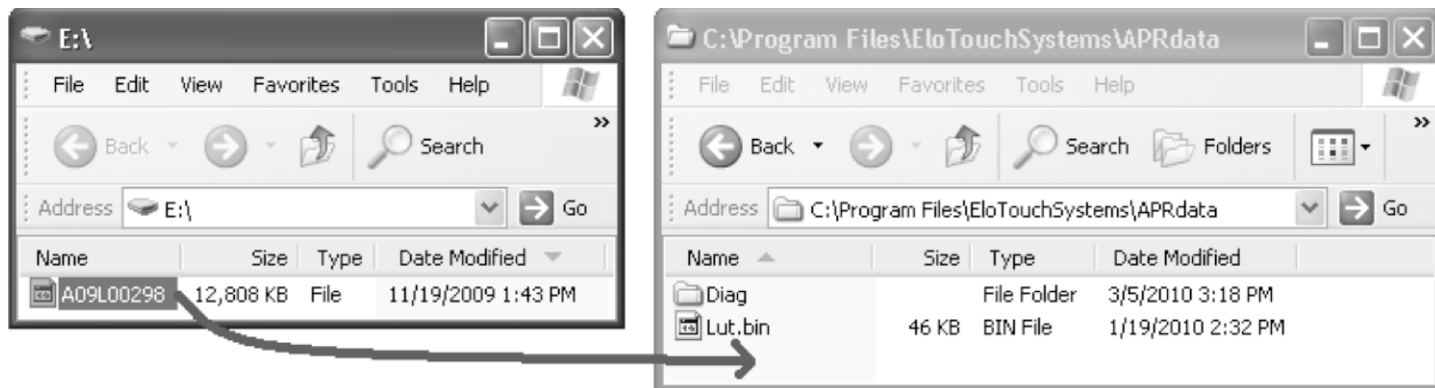

# Install the APR Calibration file onto your computer

- a) Insert the touchmonitor's USB memory stick into your computer module's available USB port.

- b) Copy the monitor's APR calibration file from the Calibration USB drive to the folder: C:\Program Files\Elo Touchsystems\APRdata