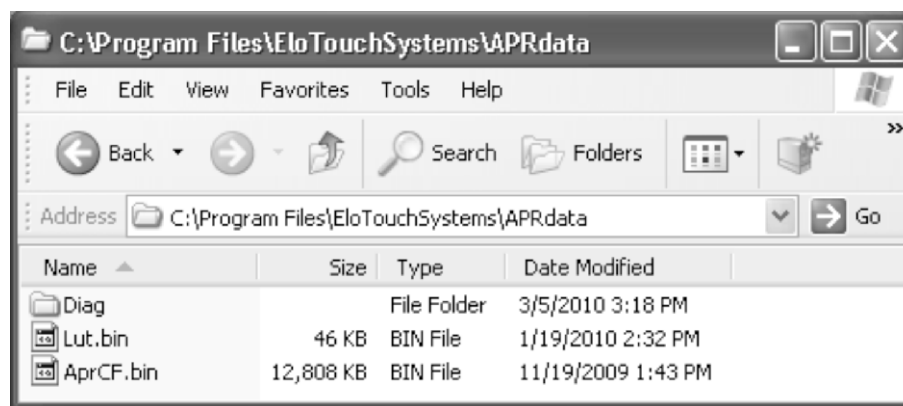

- d) Keep this monitor's USB memory stick or Calibration file in a safe place. **DO NOT LOSE THE CALIBRATION FILE!** It is unique to your touchmonitor and is required for your touchmonitor to function. You will need this file again if you connect this touchmonitor to a different computer module, if you reinstall touch drivers on the same computer module or if you recover or reinstall the operating system.