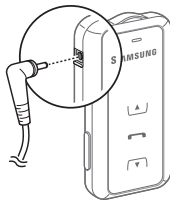

- 1 Put the travel adapter into the adapter jack and into a power outlet.

The indicator light turns on red.

- 2 Disconnect the travel adapter from the power outlet and the headset when the indicator light changes to blue.