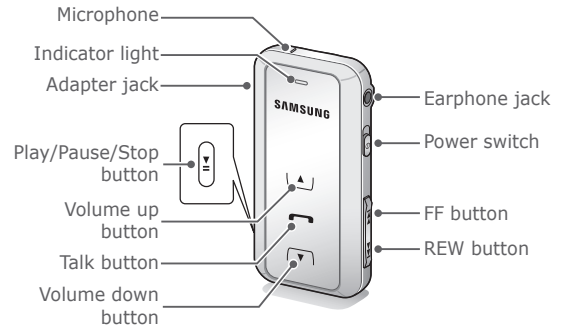

Your headset overview

☒ **NOTE:**

- Make sure you have the following items with your headset : Travel adapter, User's guide, Earphone
  The items supplied with your headset may vary depending on your region.

☒ **NOTE:**

- Use only a Samsung-approved travel adapter
  Unauthorized adapters may cause an explosion or damage to the headset.
- The battery will gradually wear out while charging or discharging because it is a consumable part.
- When a call comes in while charging, disconnect your headset from the travel adapter and answer the call.

Wearing the headset

Plug the supplied earphone into the headset and put the earphone in your ear. Ensure to put the correct (Left, Right) earpiece on each ear. You can attach the headset to your clothes.

Turning the headset on or off

- Slide the power switch to turn the headset on.
  The indicator light sequentially flashes blue, red, purple 2 times.
- Slide the power switch to turn the headset off.