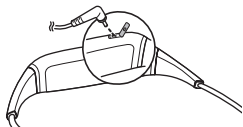

- 1 Put the travel adapter into the adapter jack and into a power outlet.

The indicator light on the headset changes to red.

If the battery gets very low, the indicator light turns on purple when the travel adapter is connected.