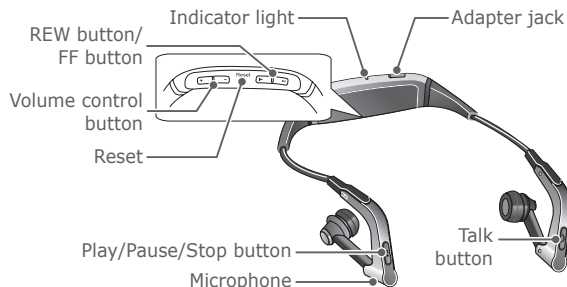

- 1 Put the travel adapter into the adapter jack and into a power outlet.

The indicator light on the headset changes to red.

If the battery gets very low, the indicator light turns on purple when the travel adapter is connected.

- 2 Disconnect the travel adapter from the power outlet and the headset when the indicator light changes to blue.

Your headset overview

☑ NOTE:

- Make sure you have the following items with your headset : Travel Adapter, User's Guide. The items supplied with your headset may vary depending on your region.
- If your headset responds slowly, stops responding, or freezes, press the reset with a pointed tool.

Wearing the headset

Place the headset on your ear. Ensure to put the correct (Left, Right) earpiece on each ear.

Turning the headset on or off

- To turn the headset on, press and hold [⏸] until the indicator light flashes blue 4 times.
- To turn the headset off, press and hold [⏸] until the indicator light sequentially flashes blue and red.