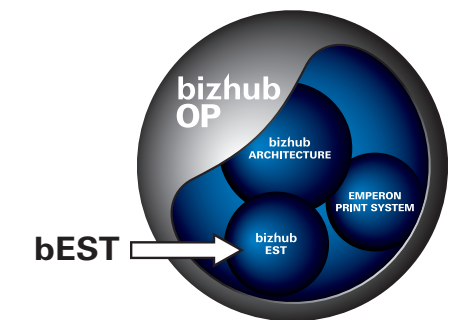

Boost business quality and productivity

No more waiting with high-speed processing

With 60 ppm colour outputs, 180 opm simultaneous duplex scanning, 23-second or less warm-up times and high-speed multi-tasking, the bizhub C754/654 deliver jobs without delay.