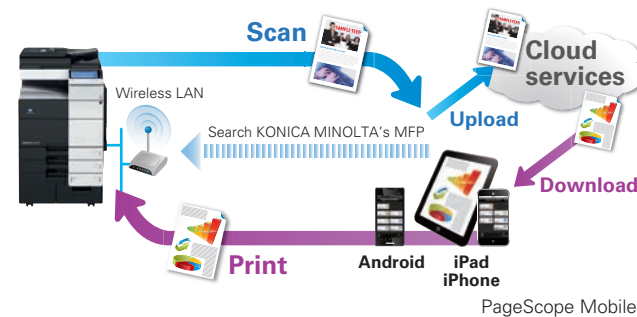

Giving Shape to Ideas

Solutions for reducing TCO, the environment ... and even for improving productivity

For corporations that not only want to reduce TCO and be environmentally friendly, but want to boost office productivity as well, Konica Minolta balances the three to a higher dimension with the ideal solution.

A new work style for the ever-changing office environment

Print and receive with mobile devices wirelessly

PageScope Mobile provides a smart bizhub printing environment for the rapidly growing mobile market.

PageScope Mobile for iPhone/iPad

PageScope Mobile for Android

A new user interface for intuitive flick & drag operation

The bizhub C754/654's new user interface adopts the same flick & drag operation used in mobile devices. Operations will be intuitive from day one.