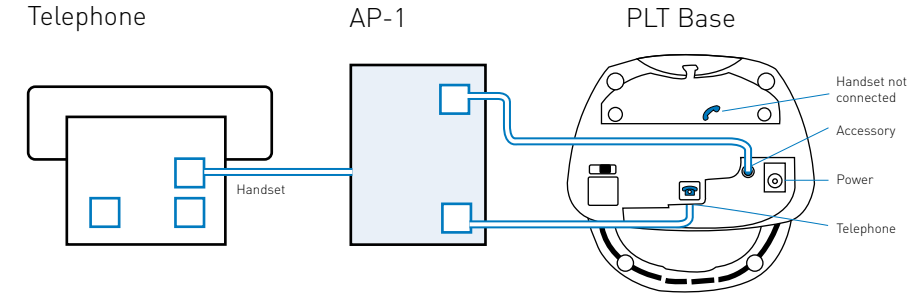

4. Setup Information

Headset set up information	Diagrams
Set rotary switch to 1	
Set rear slide switch to 3	
Set bottom slide switch to B