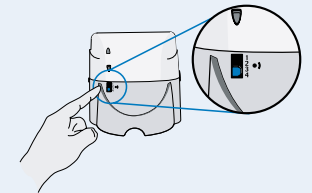

3. Add EHS Module

EHS Adapter	Description	Part No.
	HHC	37978-01

4. Setup Information

Headset set up information and diagrams

Set rotary switch to 1

Set rear slide switch to 3

Set bottom slide switch to B

Funkwerk