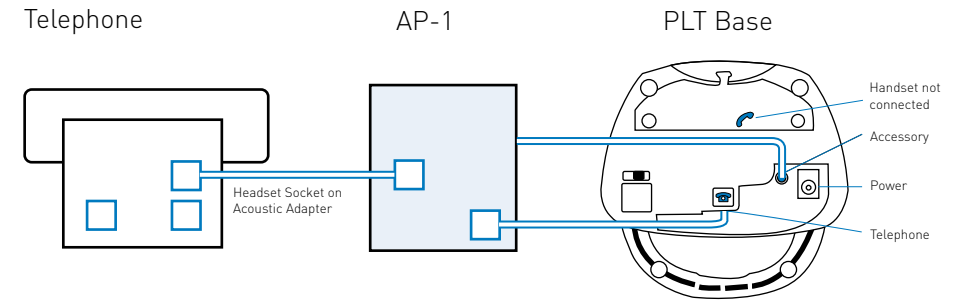

3. Add EHS Module

EHS Adapter	Description	Part No.
	AP-1	36664-01

4. Also Required

	Acoustic Adapter	Order from Siemens
--	-------------------------	--------------------

5. Setup Information

Headset set up information	Diagrams
Set rotary switch to 1	
Set rear slide switch to 3	
Set bottom slide switch to B	

Siemens OpenStage

Electronic Hook Switch

1. Supported Telephones

- OpenStage 40
- OpenStage 60
- OpenStage 80

2. Order Information

Headset System	Description	Part No.
	CS60	36995-01 (UK) 36995-02 (Euro)
	CS70N	39448-01 (UK) 39448-02 (Euro)
	Voyager510S	72272-04 (UK) 72272-05 (Euro)
	SupraPlus Wireless	Monaural NC 39986-01 (UK) 39986-02 (Euro) Binaural NC 39261-01 (UK) 39261-02 (Euro)

3. Add EHS Module

EHS Adapter	Description	Part No.
	AP-1	36664-01

4. Setup Information

Headset set up information	Diagrams
Set rotary switch to 1	
Set rear slide switch to 3	
Set bottom slide switch to B	