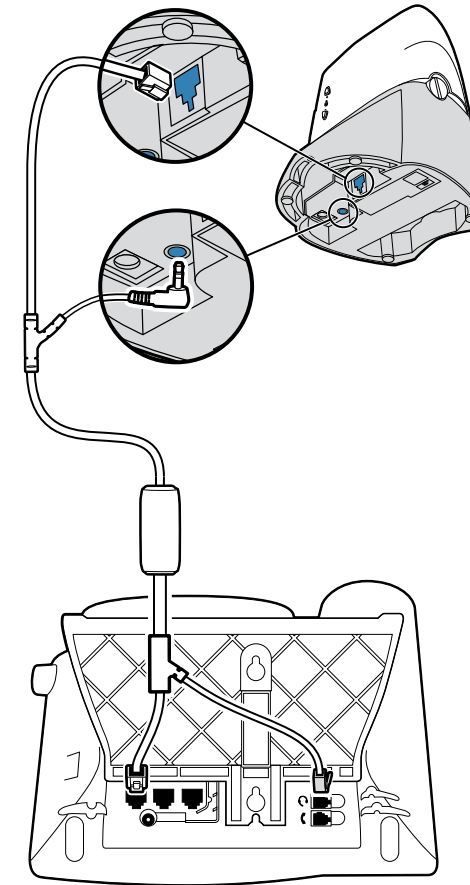

4. Setup Information

Headset set up information and diagrams

Set rotary switch to 1