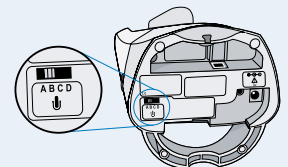

3. Add EHS Module

EHS Adapter	Description	Part No.
	HHC	37978-01

4. Setup Information

Headset set up information and diagrams

Set rotary switch to 1

Set rear slide switch to 3

Set bottom slide switch to B

Funkwerk