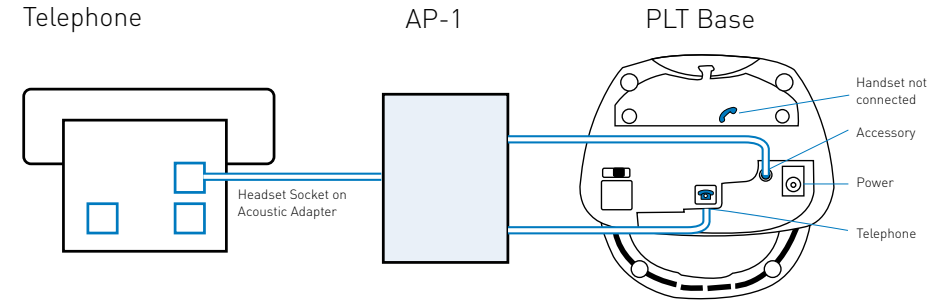

5. Setup Information

Headset set up information	Diagrams
Set rotary switch to 1	
Set rear slide switch to 3	
Set bottom slide switch to B	

Plantronics Ltd
Wootton Bassett, UK
0800 410014
+44 (0)1793 842200

Plantronics Ireland
Regus House,
Harcourt Centre, Harcourt Rd
Dublin 2
Office: ++353 (0) 1 477 3919
Service ROI: 1800 551 896

Plantronics GmbH
Hürth, Deutschland
Deutschland: 0800 9323 400
Österreich: 0800 242 500
Schweiz: 0800 932 340

Plantronics B.V.
Hoofddorp, Nederland
(0)0800 PLANTRONICS
0800 7526876 (NL)
00800 75268766 (BE/LUX)

Plantronics Sarl
Noisy-le-Grand, France
 0 825 0 825 99
+33 (0)1 41 67 41 41

Nordic Region
Finland: 0800 117 095
Sverige: 0200 21 46 81
Danmark: 8088 4610
Norge: 800 11336

Plantronics Middle East,
Eastern Europe and Africa
+44 (0)1793 842443

Plantronics Iberia,
S.L.Madrid, España
902 41 51 91
Portugal
800 84 45 17

Plantronics Acoustics
Italia Srl, Milano, Italia
Numero Verde: 800 950934