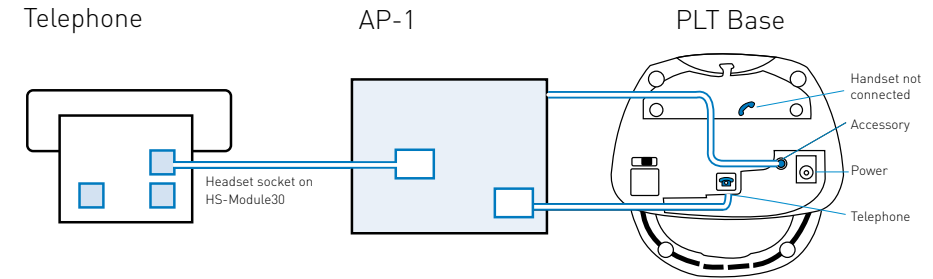

3. Add EHS Module

EHS Adapter	Description	Part No.
	AP-1	36664-01

4. Setup Information

Headset set up information	Diagrams
Set rotary switch to 1	
Set rear slide switch to 3	
Set bottom slide switch to B	

3. Add EHS Module

EHS Adapter	Description	Part No.
	AP-1	36664-01

4. Also Required (for ST30 Only)

	HS-Module 30	Order from Agfeo
--	---------------------	------------------

5. Setup Information

Headset set up information	Diagrams
Set rotary switch to 1	
Set rear slide switch to 3	
Set bottom slide switch to B	

Alcatel Lucent

Electronic Hook Switch

1. Supported Telephones

- IP Touch 4068
- IP Touch 4038
- IP Touch 4028
- Touch 4039
- Touch 4029

The AP-2 maintains a constant link between the headset and base even when the headset is docked.