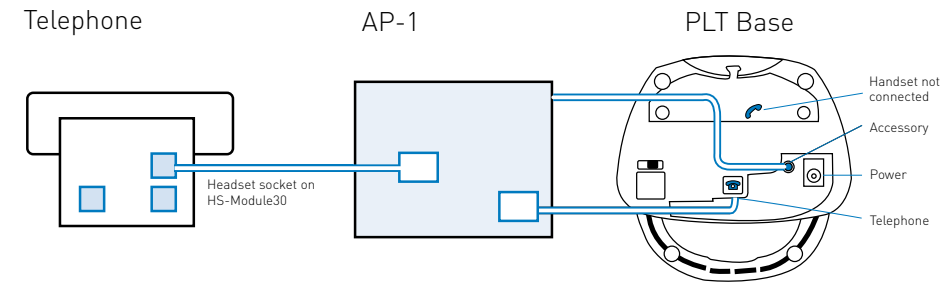

1. Supported Telephones

- Tiptel 85 System works with PABX Family Tiptel 3011/22 system / office

2. Order Information

Headset System	Description	Part No.
	CS60	36995-01 (UK) 36995-02 (Euro)
	CS70N	39448-01 (UK) 39448-02 (Euro)
	Voyager510S	72272-04 (UK) 72272-05 (Euro)
	SupraPlus Wireless	Monaural NC 39986-01 (UK) 39986-02 (Euro)
		Binaural NC 39261-01 (UK) 39261-02 (Euro)

3. Add EHS Module

EHS Adapter	Description	Part No.
	AP-1	36664-01

4. Setup Information

Headset set up information	Diagrams
Set rotary switch to 1	
Set rear slide switch to 3	
Set bottom slide switch to B	