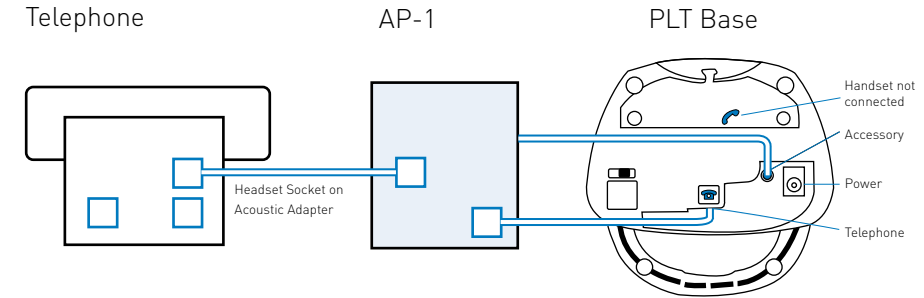

3. Add EHS Module

EHS Adapter	Description	Part No.
	AP-1	36664-01

4. Setup Information

Headset set up information	Diagrams
Set rotary switch to 1	
Set rear slide switch to 3	
Set bottom slide switch to B	