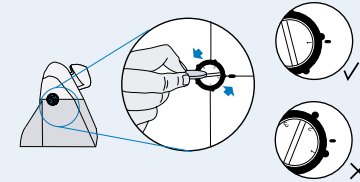

3. Add EHS Module

EHS Adapter	Description	Part No.
	HHC	37978-01

4. Setup Information

Headset set up information and diagrams

Set rotary switch to 1

Set rear slide switch to 3

Set bottom slide switch to B

Funkwerk