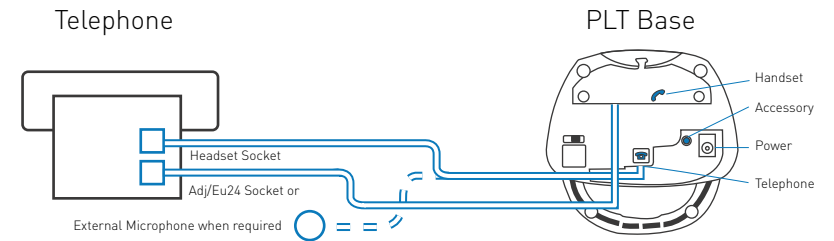

3. Setup Information

Refer to user guide for exact setup for your particular phone

Headset set up information	Diagrams
Refer to user guide for rotary switch settings	
Refer to user guide for rear slide switch settings	
Refer to user guide for bottom slide switch settings	

Plantronics Ltd
Wootton Bassett, UK
0800 410014
+44 (0)1793 842200

Plantronics Ireland
Regus House,
Harcourt Centre, Harcourt Rd
Dublin 2
Office: ++353 (0) 1 477 3919
Service ROI: 1800 551 896

Plantronics GmbH
Hürth, Deutschland
Deutschland: 0800 9323 400
Österreich: 0800 242 500
Schweiz: 0800 932 340

Plantronics B.V.
Hoofddorp, Nederland
(0)0800 PLANTRONICS
0800 7526876 (NL)
00800 75268766 (BE/LUX)

Plantronics Sarl
Noisy-le-Grand, France
N° Indigo 0 825 0 825 99
+33 (0)1 41 67 41 41

Nordic Region
Finland: 0800 117 095
Sverige: 0200 21 46 81
Danmark: 8088 4610
Norge: 800 11336

Plantronics Middle East,
Eastern Europe and Africa
+44 (0)1793 842443

Plantronics Iberia,
S.L.Madrid, España
902 41 51 91
Portugal
800 84 45 17

Plantronics Acoustics
Italia Srl, Milano, Italia
Numero Verde: 800 950934