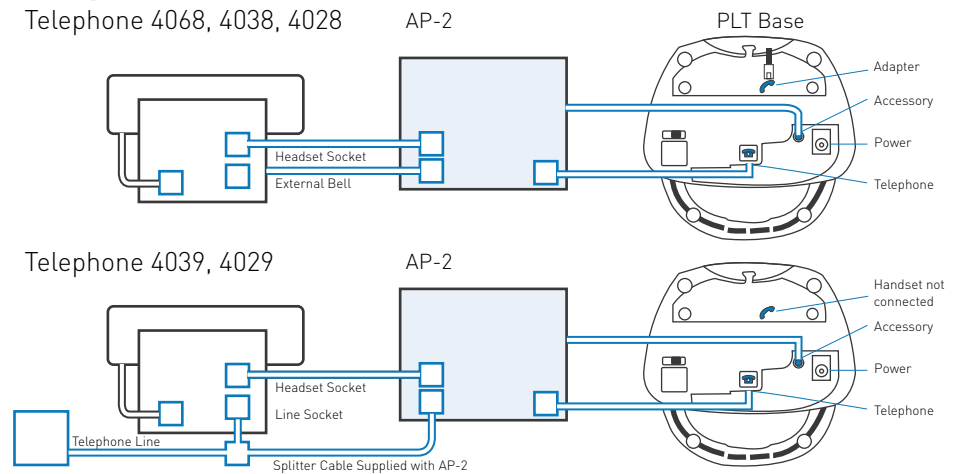

4. Setup Information

Headset set up information	Diagrams
Set rotary switch to 1	
Set rear slide switch to 3	
Set bottom slide switch to B	

Plantronics Ltd
Wootton Bassett, UK
0800 410014
+44 (0)1793 842200

Plantronics Ireland
Regus House,
Harcourt Centre, Harcourt Rd
Dublin 2
Office: ++353 (0) 1 477 3919
Service ROI: 1800 551 896

Plantronics GmbH
Hürth, Deutschland
Deutschland: 0800 9323 400
Österreich: 0800 242 500
Schweiz: 0800 932 340

Plantronics B.V.
Hoofddorp, Nederland
(0)0800 PLANTRONICS
0800 7526876 (NL)
00800 75268766 (BE/LUX)

Plantronics Sarl
Noisy-le-Grand, France
 0 825 0 825 99
+33 (0)1 41 67 41 41

Nordic Region
Finland: 0800 117 095
Sverige: 0200 21 46 81
Danmark: 8088 4610
Norge: 800 11336

Plantronics Middle East,
Eastern Europe and Africa
+44 (0)1793 842443

Plantronics Iberia,
S.L.Madrid, España
902 41 51 91
Portugal
800 84 45 17

Plantronics Acoustics
Italia Srl, Milano, Italia
Numero Verde: 800 950934