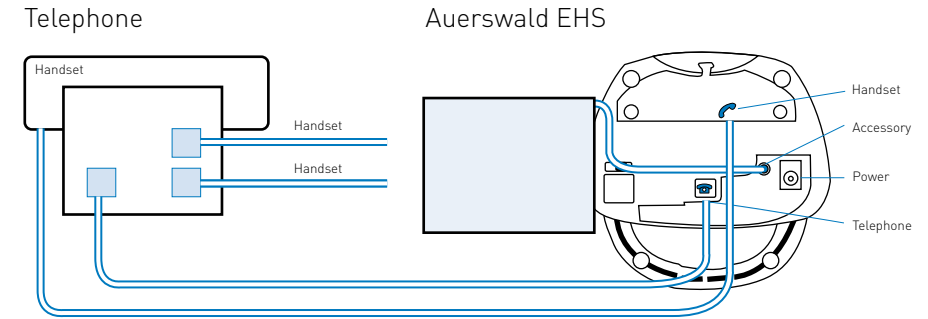

3. Add EHS Module

EHS Adapter	Description	Part No.
	EHS Module	Order from service-und*

*Service-und, Dienstleistungszentrum GmbH Leipzig, Schöblichstr. 65a, 04299 Leipzig, Germany

4. Add AP-1 Module

EHS Adapter	Description	Part No.
	AP-1	36664-01

5. Setup Information

Headset set up information	Diagrams
Set rotary switch to 1	
Set rear slide switch to 3	
Set bottom slide switch to B	

Note: RINGER ALERT IS ONLY SUPPORTED ON COMfortel 2500

Avaya

Electronic Hook Switch