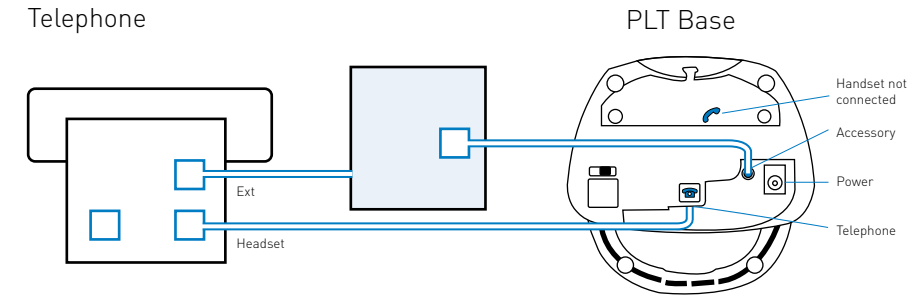

4. Setup Information

Headset set up information	Diagrams
Set rotary switch to 1	
Set rear slide switch to 3	
Set bottom slide switch to B