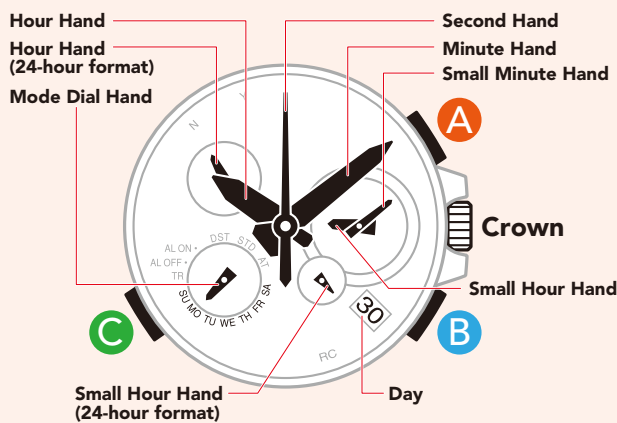

Simultaneous display of the times in 2 countries

Metal anti-vibration washers

Layered composite band combining enhanced wearability with lighter weight

Skilled craftsmanship (Sallaz polishing)

Non-reflective coated Sapphire crystal with impressive strength and visibility

Operation from the Timekeeping Mode

Operations are performed using the watch's crown and the three buttons indicated by the letters **A**, **B** and **C** in this guide.

■ Pulling out, rotating and pushing in the crown

Selecting a Mode

The mode changes with each press of **C**.

Important!

Holding down **C** in any mode returns the display to the Timekeeping Mode.

Technology & Operation

TRIPLE G RESIST

Precision shaping of the hands for optimal weight balance endows them with structural toughness to resist shocks, centrifugal gravity and vibrations.

Dual Time

An inset dial with two independent hands installed at the 3 o'clock position enables simultaneous display of two city times. And Smart Access makes switching between the cities easy.

Home Time 24-hour hand