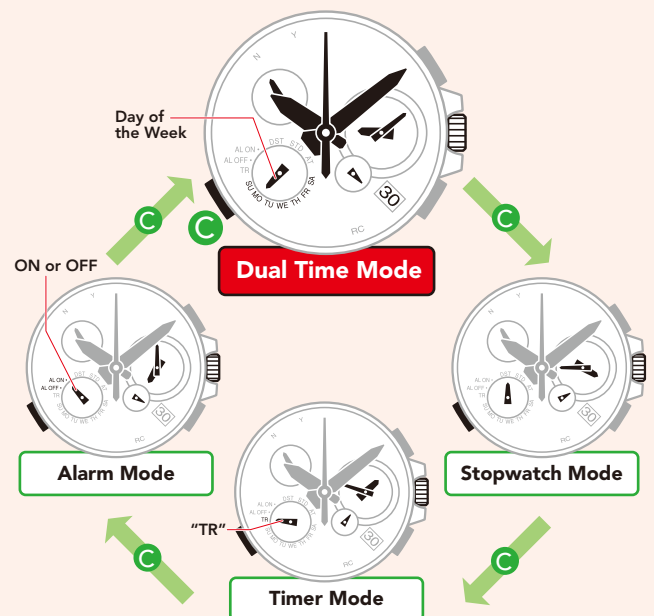

Simultaneous display of the times in 2 countries

Metal anti-vibration washers

Layered composite band combining enhanced wearability with lighter weight

Skilled craftsmanship (Sallaz polishing)

Non-reflective coated Sapphire crystal with impressive strength and visibility

Operation from the Timekeeping Mode

Operations are performed using the watch's crown and the three buttons indicated by the letters **A**, **B** and **C** in this guide.

■ Pulling out, rotating and pushing in the crown

Selecting a Mode

The mode changes with each press of **C**.

Important!

Holding down **C** in any mode returns the display to the Timekeeping Mode.

Technology & Operation

TRIPLE G RESIST

Precision shaping of the hands for optimal weight balance endows them with structural toughness to resist shocks, centrifugal gravity and vibrations.

Dual Time

An inset dial with two independent hands installed at the 3 o'clock position enables simultaneous display of two city times. And Smart Access makes switching between the cities easy.

Home Time 24-hour hand