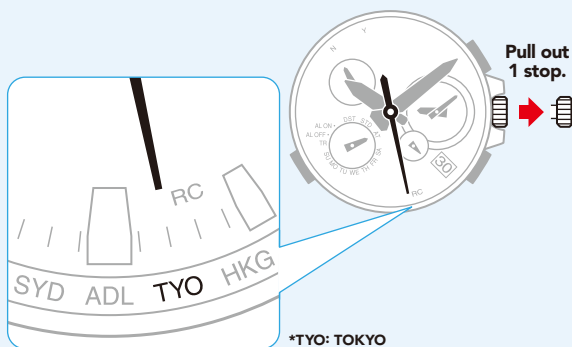

Operation from the Timekeeping Mode

Operations are performed using the watch's crown and the three buttons indicated by the letters **A**, **B** and **C** in this guide.

■ Pulling out, rotating and pushing in the crown

Dual Time

An inset dial with two independent hands installed at the 3 o'clock position enables simultaneous display of two city times. And Smart Access makes switching between the cities easy.

Home Time 24-hour hand

Home Time

TOKYO : 22:08

World Time 24-hour hand

World Time

NEW YORK : 09:08

(Summer Time)

World Time

- 1 Pull the crown out to the first stop in the Dual Time mode.
- 2 Rotate the crown to move the second hand to the position of your desired city code.
- 3 Push the crown in.

Switching between your Home City and World Time City

Press **A** for about 3 seconds in the Dual Time mode. The display switches between your Home City and World Time City.

Example

With Tokyo as your Home City and New York as your World Time City