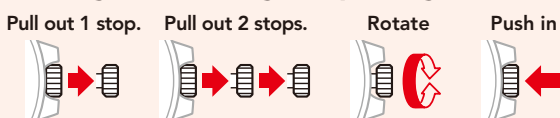

Simultaneous display of the times in 2 countries

Metal anti-vibration washers

Layered composite band combining enhanced wearability with lighter weight

Skilled craftsmanship (Sallaz polishing)

Non-reflective coated Sapphire crystal with impressive strength and visibility

Operation from the Timekeeping Mode

Operations are performed using the watch's crown and the three buttons indicated by the letters **A**, **B** and **C** in this guide.

■ Pulling out, rotating and pushing in the crown

Selecting a Mode

The mode changes with each press of **C**.

Important!

Holding down **C** in any mode returns the display to the Timekeeping Mode.

Technology & Operation

TRIPLE G RESIST

Precision shaping of the hands for optimal weight balance endows them with structural toughness to resist shocks, centrifugal gravity and vibrations.