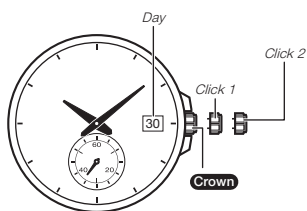

Operation Guide 5609

• Your watch may differ somewhat from the one shown in the illustration.

Crown Operations

Some water-resistant models (100 meters, 200 meters) have a screw-in crown. When you need to perform a crown operation, rotate it towards you to unscrew it. Then pull the crown out. Avoid applying undue force when pulling. The watch loses its water resistance while the crown is unscrewed. After performing a crown operation, fully screw the crown back in.

If your watch has a rotary bezel...

You can rotate the bezel to align its ▼ mark with the minute hand. Then you will be able to tell how much time has elapsed since aligning the ▼ mark.

Low Battery Alert

Other: Low battery alert

Battery: One silver oxide battery (Type: SR920SW)

Battery Life: Approximately 5 years

Specifications are subject to change without notice.

To adjust the time setting

When the second hand is at 12 o'clock, pull the **Crown** out to Click 2.

Rotate the **Crown** to change the time setting.

Push the **Crown** back in on a time signal to resume timekeeping.

Note

- Take care that you set the correct AM or PM time.
- When changing the time, move the minute hand four or five minutes past your final setting, and then back it up to the setting you want.