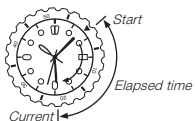

Operation Guide 5609

• Your watch may differ somewhat from the one shown in the illustration.

Crown Operations

Some water-resistant models (100 meters, 200 meters) have a screw-in crown. When you need to perform a crown operation, rotate it towards you to unscrew it. Then pull the crown out. Avoid applying undue force when pulling. The watch loses its water resistance while the crown is unscrewed. After performing a crown operation, fully screw the crown back in.

If your watch has a rotary bezel...

You can rotate the bezel to align its ▼ mark with the minute hand. Then you will be able to tell how much time has elapsed since aligning the ▼ mark.

Low Battery Alert

Rotate the **Crown** to change the time setting.

Push the **Crown** back in on a time signal to resume timekeeping.

Note

- Take care that you set the correct AM or PM time.
- When changing the time, move the minute hand four or five minutes past your final setting, and then back it up to the setting you want.