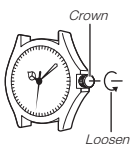

Operation Guide 5609

• Your watch may differ somewhat from the one shown in the illustration.

Crown Operations

Some water-resistant models (100 meters, 200 meters) have a screw-in crown. When you need to perform a crown operation, rotate it towards you to unscrew it. Then pull the crown out. Avoid applying undue force when pulling. The watch loses its water resistance while the crown is unscrewed. After performing a crown operation, fully screw the crown back in.

If your watch has a rotary bezel...

You can rotate the bezel to align its ▼ mark with the minute hand. Then you will be able to tell how much time has elapsed since aligning the ▼ mark.

Low Battery Alert