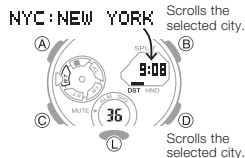

E-6

E-7

**Timekeeping Mode**

- (D): Changes display contents. Day of the Week → Month, day → Hour, minute
- Holding down (B) for at least three seconds swaps Home City and World Time city information.

**World Time Mode**