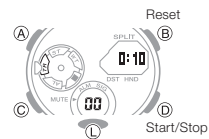

Countdown Timer Mode

- Hold down (A) until the hour flashes, then release.
- (C): Selects hours, minutes, or seconds.
- (B), (D): Change selected setting.
- (A): Exits setting mode.

E-8

E-9