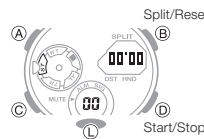

Stopwatch Mode

- (D) → (D) → (B) Reset
- Start Stop Reset