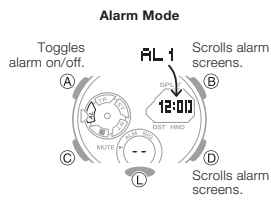

E-6

E-7

**Timekeeping Mode**

- (D): Changes display contents. Day of the Week → Month, day → Hour, minute
- Holding down (B) for at least three seconds swaps Home City and World Time city information.

**World Time Mode**

- Holding down (A) for at least two seconds toggles summer time (DST) on and off.

**Stopwatch Mode**

- (D) → (D) → (B) Reset
- Start Stop Reset

**Countdown Timer Mode**

- Hold down (A) until the hour flashes, then release.
- (C): Selects hours, minutes, or seconds.
- (B), (D): Change selected setting.
- (A): Exits setting mode.

E-8

E-9

- Hold down (A) until the hour flashes, then release.
- (C): Selects hour or minutes.
- (B), (D): Change selected setting.
- (A): Exits setting mode.

E-10