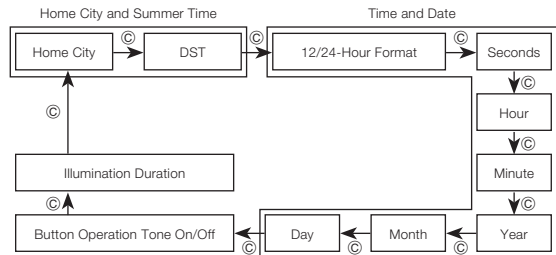

User's Guide 5590

ENGLISH

Congratulations upon your selection of this CASIO watch.

Important!

- This manual provides a brief overview of your watch.

E-1

For a full Operation Guide and Q&A information about this product, go to the website below.
<https://world.casio.com/manual/wat/>

Contents

Configuring Home City, Time and Date Settings..... E-4
Mode Selection and Operations E-7
Misaligned Hands..... E-11
Specifications..... E-12

E-2

E-3

Configuring Home City, Time and Date Settings

- Configure Home City and summer time settings first. After that, configure time and date settings.

1. In the Timekeeping Mode, hold down (A) until the flashing SET indicator disappears from the display and the currently selected city code appears on the display.

2. Press (C) to move the flashing in the sequence shown below to select a setting.