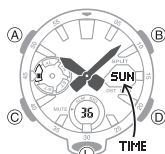

E-6

E-7

**Timekeeping Mode**

- (D): Changes display contents. Day of the Week → Month, day → Hour, minute
- Holding down (B) for at least three seconds swaps Home City and World Time city information.

**World Time Mode**