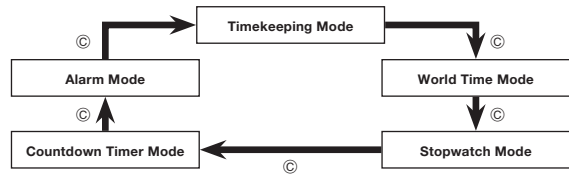

- Configure Home City and summer time settings first. After that, configure time and date settings.

1. In the Timekeeping Mode, hold down (A) until the flashing SET indicator disappears from the display and the currently selected city code appears on the display.

2. Press (C) to move the flashing in the sequence shown below to select a setting.

E-4

E-5

3. Use (D) and (B) to change the selected setting.

Screen	To do this:	Do this:
TYO	Change the city code	Use (D) (East) and (B) (West).
OFF	Toggle between Daylight Saving Time (ON) and Standard Time (OFF)	Use (D) and (B).
12H	Toggle between 12-hour (12H) and 24-hour (24H) timekeeping	Use (D) and (B).
36	Reset the seconds to 00	Press (D).
P 10:08	Change the hour or minute	Use (D) (+) and (B) (-) to change these settings. • Holding down either button scrolls at high speed.
20 19	Change the year	
6.30	Change the month or day	

4. Press (A) to exit the setting mode.

E-6

**Mode Selection and Operations**

- Press (C) to change the mode.
- To return to the Timekeeping Mode from any other mode, hold down (C) for at least two seconds.