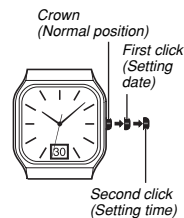

## To Set Time

- 1) Pull the crown out when the second hand is at 12 o'clock position and the second hand stops.
- 2) Set the hands by turning the crown.
- 3) In accordance with a time signal, push the crown in.

## To Set Time

- 1) Pull the crown out to the second click when the second hand is at 12 o'clock position and the second hand stops.
- 2) Set the hands by turning the crown.
- 3) In accordance with a time signal, push the crown in.

## To Set Date

- 1) Pull the crown out to the first click.
- 2) Set the date by turning the crown.
- 3) Push the crown in to the normal position.

- Avoid setting the day-date between 8:00 p.m. and 1:00 a.m. (the day-date display may not change in the following day).
- Second hand moves in 2-second increments when power is low.