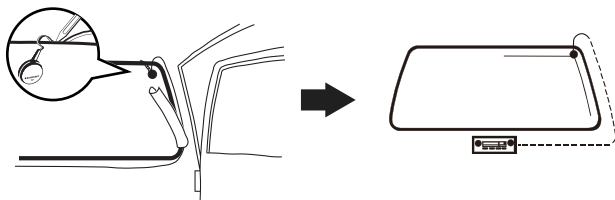

4. Connect Receptor

5. Smoothen and trim the excessive Receptor

INSTALLATION

6. Terminal position

7. Housing position

8. Cover the Aerial

9. Corner ground connection

INSTALLATION

10. Rear-view mirror ground connection

Anti-corrosion grease

CONNECTION DIAGRAM

Features :

Adhesive active windscreen antenna for radio reception

- Optimum reception performance thanks to built-in antenna amplifier
- Frequency range : AM/FM 0.15 – 6.2MHz & 76 – 108MHz
- Straight antenna connector
- Cable length 2905mm
- RG 178 cable