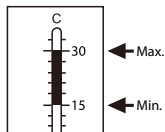

CAUTION

---

1. Temperature

2. Do not touch the adhesive surface of the carrier paper, the receptor and the mounting disc after peeling off the protective foil. The adhesive will stick immediately on contact and cannot be repositioned.
3. Ensure mounting points are dry and clean by using windscreen cleaner or alcohol with the provided Windscreen Cleaning Cloth to clean the windscreen before installation.