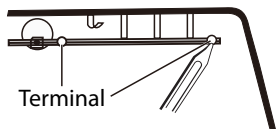

4. Connect Receptor

5. Smoothen and trim the excessive Receptor

INSTALLATION

6. Terminal position

7. Housing position

8. Cover the Aerial

9. Corner ground connection

INSTALLATION

10. Rear-view mirror ground connection

Anti-corrosion grease

CONNECTION DIAGRAM

Features :

Adhesive active windscreen antenna for radio reception

- Optimum reception performance thanks to built-in antenna amplifier
- Frequency range : AM/FM 0.15 – 6.2MHz & 76 – 108MHz
- Straight antenna connector
- Cable length 2905mm
- RG 178 cable