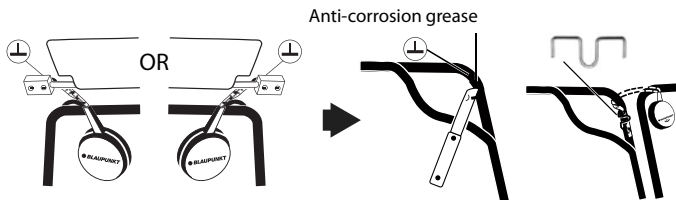

4. Connect Receptor

5. Smoothen and trim the excessive Receptor

INSTALLATION

6. Terminal position

7. Housing position

8. Cover the Aerial

9. Corner ground connection

INSTALLATION

10. Rear-view mirror ground connection

Anti-corrosion grease

CONNECTION DIAGRAM

Features :

Adhesive active windscreen antenna for radio reception

- Optimum reception performance thanks to built-in antenna amplifier
- Frequency range : AM/FM 0.15 – 6.2MHz & 76 – 108MHz
- Straight antenna connector
- Cable length 2905mm
- RG 178 cable