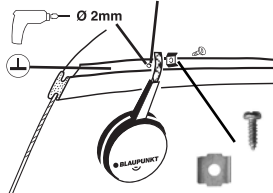

4. Connect Receptor

5. Smoothen and trim the excessive Receptor

INSTALLATION

6. Terminal position

7. Housing position

8. Cover the Aerial

9. Corner ground connection

INSTALLATION

10. Rear-view mirror ground connection

Anti-corrosion grease

CONNECTION DIAGRAM

Features :

Adhesive active windscreen antenna for radio reception

- Optimum reception performance thanks to built-in antenna amplifier
- Frequency range : AM/FM 0.15 – 6.2MHz & 76 – 108MHz
- Straight antenna connector
- Cable length 2905mm
- RG 178 cable