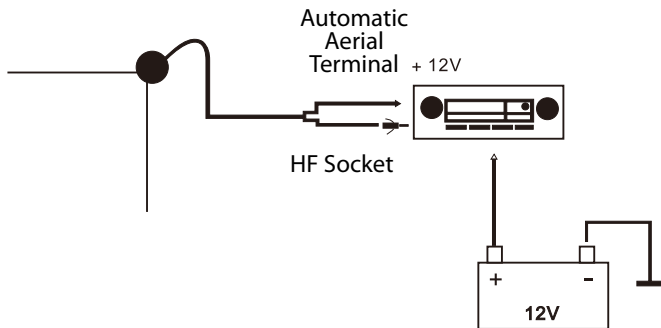

4. Connect Receptor

5. Smoothen and trim the excessive Receptor

INSTALLATION

6. Terminal position

7. Housing position

8. Cover the Aerial

9. Corner ground connection

INSTALLATION

10. Rear-view mirror ground connection

Anti-corrosion grease

CONNECTION DIAGRAM

Features :

Adhesive active windscreen antenna for radio reception

- Optimum reception performance thanks to built-in antenna amplifier
- Frequency range : AM/FM 0.15 – 6.2MHz & 76 – 108MHz
- Straight antenna connector
- Cable length 2905mm
- RG 178 cable