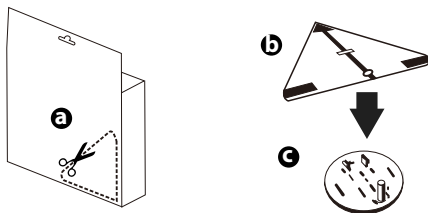

BLAUPUNKT

RADIO AM/FM ANTENNA
AUTO FUN PRO 2

Enjoy it.

Operating and Installation Instructions

CAUTION

1. Temperature

2. Do not touch the adhesive surface of the carrier paper, the receptor and the mounting disc after peeling off the protective foil. The adhesive will stick immediately on contact and cannot be repositioned.
3. Ensure mounting points are dry and clean by using windscreen cleaner or alcohol with the provided Windscreen Cleaning Cloth to clean the windscreen before installation.

4. Recommended installation location

5. The Aerial is not suitable for mounting on metallic-coated heat-protection windows

INSTALLATION

1. Mounting Jig & Disc

2. Disc Position

INSTALLATION

3. Remove Protective Foil from Receptor

10. Rear-view mirror ground connection

Anti-corrosion grease

CONNECTION DIAGRAM

Features :

Adhesive active windscreen antenna for radio reception

- Optimum reception performance thanks to built-in antenna amplifier
- Frequency range : AM/FM 0.15 – 6.2MHz & 76 – 108MHz
- Straight antenna connector
- Cable length 2905mm
- RG 178 cable