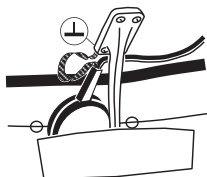

4. Connect Receptor

5. Smoothen and trim the excessive Receptor

INSTALLATION

6. Terminal position

7. Housing position

8. Cover the Aerial

9. Corner ground connection

INSTALLATION

10. Rear-view mirror ground connection

Anti-corrosion grease

CONNECTION DIAGRAM

Features :

Adhesive active windscreen antenna for radio reception

- Optimum reception performance thanks to built-in antenna amplifier
- Frequency range : AM/FM 0.15 – 6.2MHz & 76 – 108MHz
- Straight antenna connector
- Cable length 2905mm
- RG 178 cable