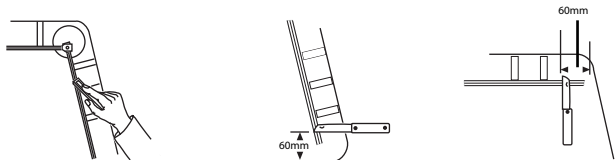

4. Recommended installation location

5. The Aerial is not suitable for mounting on metallic-coated heat-protection windows

INSTALLATION

1. Mounting Jig & Disc

2. Disc Position

INSTALLATION

3. Remove Protective Foil from Receptor

4. Connect Receptor

5. Smoothen and trim the excessive Receptor

INSTALLATION

6. Terminal position

7. Housing position

8. Cover the Aerial

9. Corner ground connection

INSTALLATION

10. Rear-view mirror ground connection

Anti-corrosion grease

CONNECTION DIAGRAM

Features :

Adhesive active windscreen antenna for radio reception

- Optimum reception performance thanks to built-in antenna amplifier
- Frequency range : AM/FM 0.15 – 6.2MHz & 76 – 108MHz
- Straight antenna connector
- Cable length 2905mm
- RG 178 cable