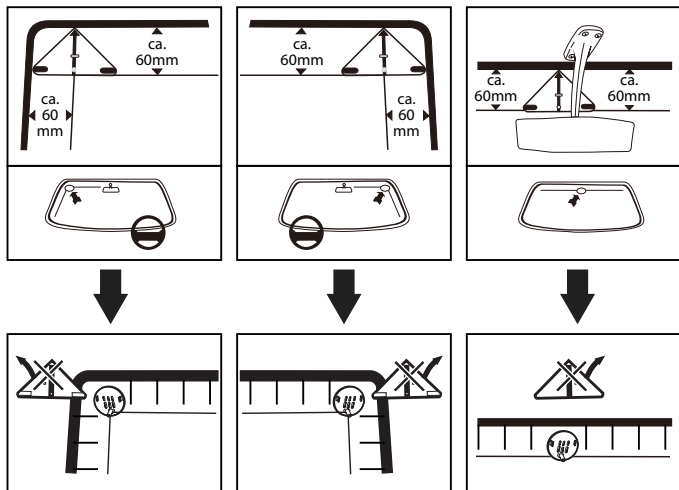

4. Recommended installation location

5. The Aerial is not suitable for mounting on metallic-coated heat-protection windows

INSTALLATION

1. Mounting Jig & Disc

2. Disc Position

INSTALLATION

3. Remove Protective Foil from Receptor

4. Connect Receptor

5. Smoothen and trim the excessive Receptor

INSTALLATION

6. Terminal position

7. Housing position

8. Cover the Aerial

9. Corner ground connection

INSTALLATION

10. Rear-view mirror ground connection

Anti-corrosion grease

CONNECTION DIAGRAM

Features :

Adhesive active windscreen antenna for radio reception

- Optimum reception performance thanks to built-in antenna amplifier
- Frequency range : AM/FM 0.15 – 6.2MHz & 76 – 108MHz
- Straight antenna connector
- Cable length 2905mm
- RG 178 cable